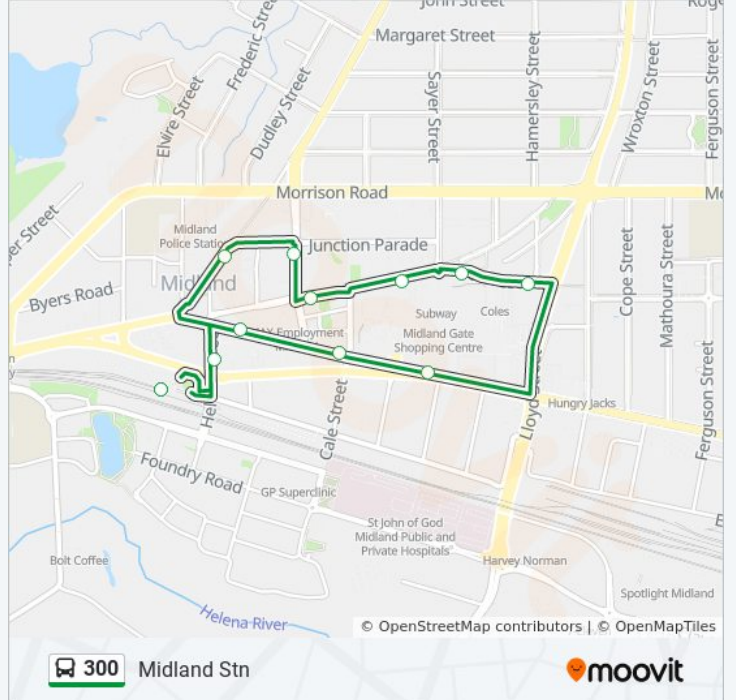

Direction: Midland Stn

12 stops

[VIEW LINE SCHEDULE](#)

Midland Stn

Great Eastern Hwy Before Tuohy L

Great Eastern Hwy Before Cale St

Great Eastern Hwy Before Sayer St

The Crescent After Mellar Ct

The Crescent Before Templeman Pl

The Crescent After Sayer St

The Crescent After Viveash Rd

Keane St Before the Avenue

Old Great Northern Hwy After the Avenue

Helena St Before Victoria St

Midland Stn

300 bus Time Schedule

300 bus Info

Direction: Midland Stn

Stops: 12

Trip Duration: 18 min

Line Summary:

300 bus time schedules and route maps are available in an offline PDF at moovitapp.com. Use the [Moovit App](#) to see live bus times, train schedule or subway schedule, and step-by-step directions for all public transit in Perth.