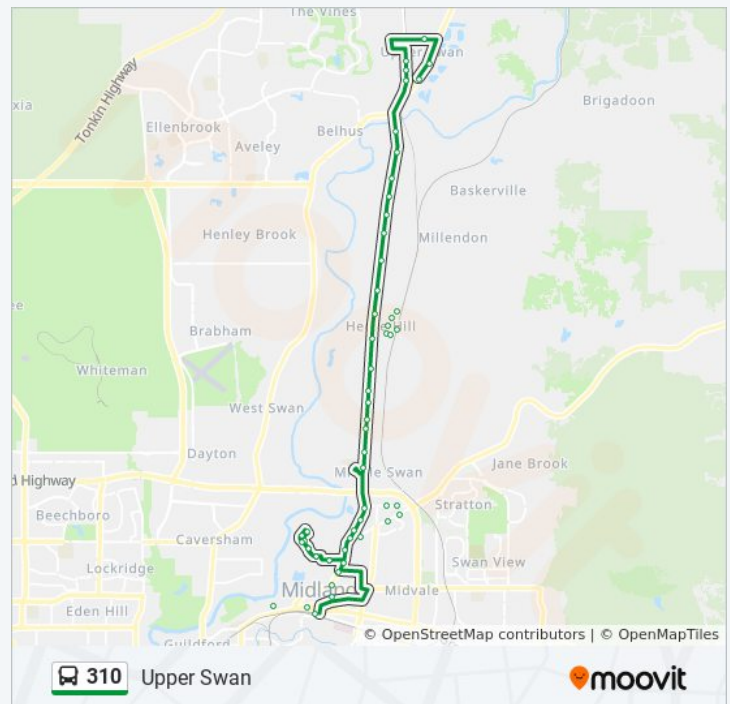

Great Northern Hwy Before Toodyay Rd

Great Northern Hwy Before Muriel St

Muriel St Before Ashby Tce

Ashby Tce After Avon Cr

Ashby Tce After Kent St

Ashby Tce After Sefton Av

Harford Av After Ashby Tce

Stewartby Cr After Harford Av

55 stops

[VIEW LINE SCHEDULE](#)

Third Av Governor Stirling Shs Stand 1
Great Eastern Hwy Before William St
Midland Stn
Keane St Before the Avenue
Great Northern Hwy Before North St
Great Northern Hwy After George St
Great Northern Hwy After John St
Muriel St Before Ashby Tce
Ashby Tce After Avon Cr
Ashby Tce After Kent St
Ashby Tce After Sefton Av
Harford Av After Ashby Tce
Stewartby Cr After Harford Av
Sefton Av After Stewartby Cr
Ashby Tce Before Kent St
Ashby Tce Before Avon Cr
Muriel St La Salle College S6
Great Northern Hwy After Spring Av
Bishop Rd After Searle St
Bishop Rd After John St
Toodyay Rd After Brown St
Toodyay Rd After Holding St
Toodyay Rd Before Afric St
Great Northern Hwy After Tanner St
Great Northern Hwy After Bassett Rd
Great Northern Hwy Before Bishop Rd
Great Northern Hwy Midland Christian Sch
Great Northern Hwy Before Dale Rd
Great Northern Hwy Before George Rd

310 bus Time Schedule

Upper Swan Route Timetable:

Sunday	Not Operational
Monday	08:05 - 18:29
Tuesday	08:05 - 18:29
Wednesday	08:05 - 18:29
Thursday	08:05 - 18:29
Friday	08:05 - 18:29
Saturday	09:01 - 18:16

310 bus Info

Direction: Upper Swan

Stops: 55

Trip Duration: 31 min

Line Summary:

Great Northern Hwy After George Rd

Great Northern Hwy After Oakover Rd

Great Northern Hwy Before Vine St