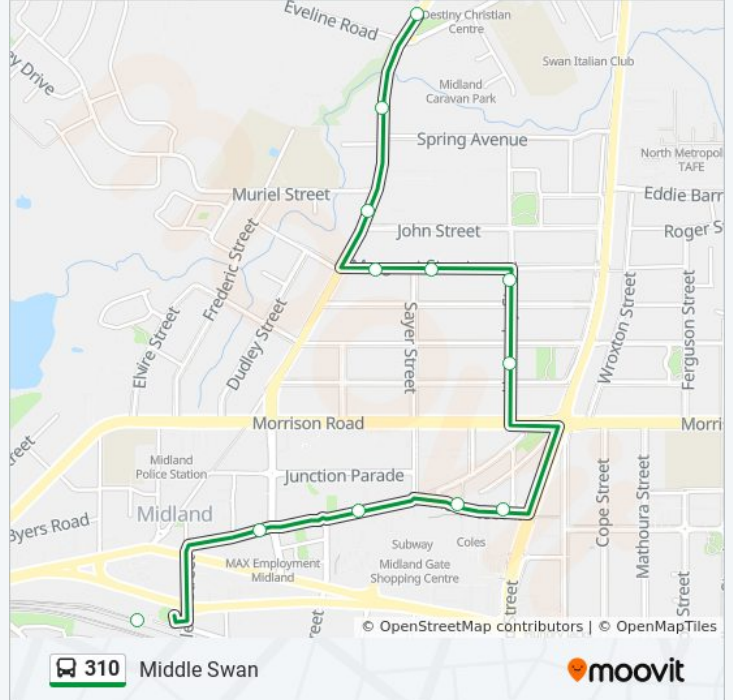

Use the Moovit App to find the closest 310 bus station near you and find out when is the next 310 bus arriving.

Direction: Middle Swan

12 stops

[VIEW LINE SCHEDULE](#)

- Midland Stn
- The Crescent After Stafford St
- The Crescent Before Sayer St
- The Crescent After Templeman Pl
- The Crescent Before Mellar Ct
- Hamersley St After North St
- Hamersley St Before Margaret St
- Margaret St After Hamersley St
- Margaret St Before Great Northern Hwy
- Great Northern Hwy After John St
- Great Northern Hwy After Spring Av
- Great Northern Hwy After Toodyay Rd

310 bus Time Schedule

Middle Swan Route Timetable:

Sunday	11:31 - 17:31
Monday	11:01
Tuesday	11:01
Wednesday	11:01
Thursday	11:01
Friday	11:01
Saturday	10:01 - 17:01

310 bus Info

Direction: Middle Swan

Stops: 12

Trip Duration: 10 min

Line Summary:

Direction: Midland Stn

51 stops

[VIEW LINE SCHEDULE](#)

- Great Northern Hwy Before Copley Rd
- Great Northern Hwy After Copley Rd
- Great Northern Hwy Before Nolan Av
- School Access Rd Upper Swan Primary S1
- Great Northern Hwy Before Cathedral Av
- Great Northern Hwy Before Haddrill Rd
- Great Northern Hwy After Maisie St
- Great Northern Hwy Before Padbury Av
- Great Northern Hwy Before River Rd
- Great Northern Hwy After Hyem Rd
- Mcdonald St Before Railway Cr
- Railway Cr After Horner Wy
- Argyle St After Railway Cr
- Beor Wy After Argyle St
- Beor Wy Before Andrews Wy
- Andrews Wy After Beor Wy
- Great Northern Hwy After Mcdonald St
- Great Northern Hwy After Argyle St

310 bus Info

Direction: Midland Stn

Stops: 51

Trip Duration: 15 min

Line Summary:

Great Northern Hwy Before Lennard St

Great Northern Hwy Before Vine St

Great Northern Hwy Before Oakover Rd