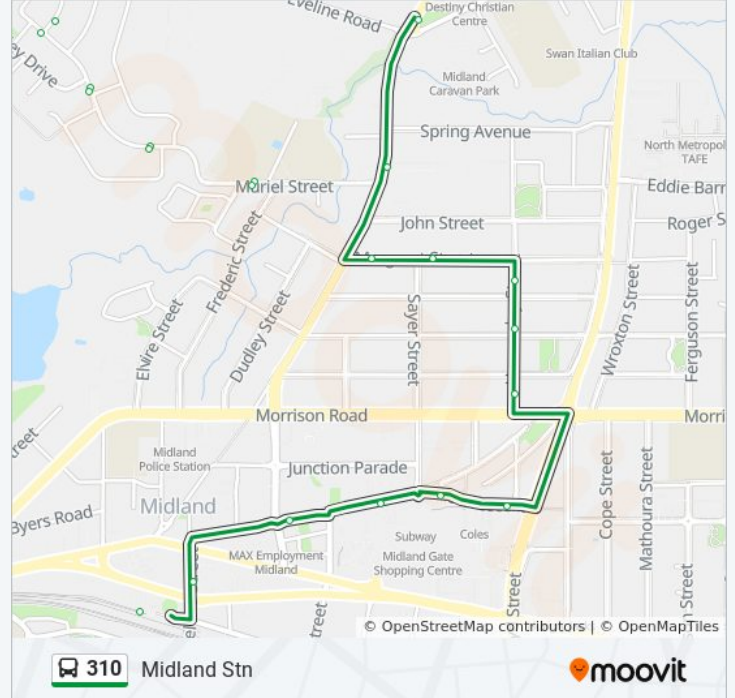

Great Northern Hwy Before Toodyay Rd

Great Northern Hwy Before Muriel St

Muriel St Before Ashby Tce

Ashby Tce After Avon Cr

Ashby Tce After Kent St

Ashby Tce After Sefton Av

Harford Av After Ashby Tce

Stewartby Cr After Harford Av

Sefton Av After Stewartby Cr

Ashby Tce Before Kent St

Ashby Tce Before Avon Cr

Muriel St La Salle College S6

Margaret St After Great Northern Hwy

Margaret St After Sayer St

Hamersley St Before George St

Hamersley St Before Charles St

Hamersley St After North St

The Crescent After Mellar Ct

The Crescent Before Templeman Pl

The Crescent After Sayer St

The Crescent After Viveash Rd

Helena St Before Victoria St

Midland Stn

Direction: Upper Swan

55 stops

[VIEW LINE SCHEDULE](#)

Third Av Governor Stirling Shs Stand 1
Great Eastern Hwy Before William St
Midland Stn
Keane St Before the Avenue
Great Northern Hwy Before North St
Great Northern Hwy After George St
Great Northern Hwy After John St
Muriel St Before Ashby Tce
Ashby Tce After Avon Cr
Ashby Tce After Kent St
Ashby Tce After Sefton Av
Harford Av After Ashby Tce
Stewartby Cr After Harford Av
Sefton Av After Stewartby Cr
Ashby Tce Before Kent St
Ashby Tce Before Avon Cr
Muriel St La Salle College S6
Great Northern Hwy After Spring Av
Bishop Rd After Searle St
Bishop Rd After John St
Toodyay Rd After Brown St
Toodyay Rd After Holding St
Toodyay Rd Before Afric St
Great Northern Hwy After Tanner St
Great Northern Hwy After Bassett Rd
Great Northern Hwy Before Bishop Rd
Great Northern Hwy Midland Christian Sch
Great Northern Hwy Before Dale Rd
Great Northern Hwy Before George Rd