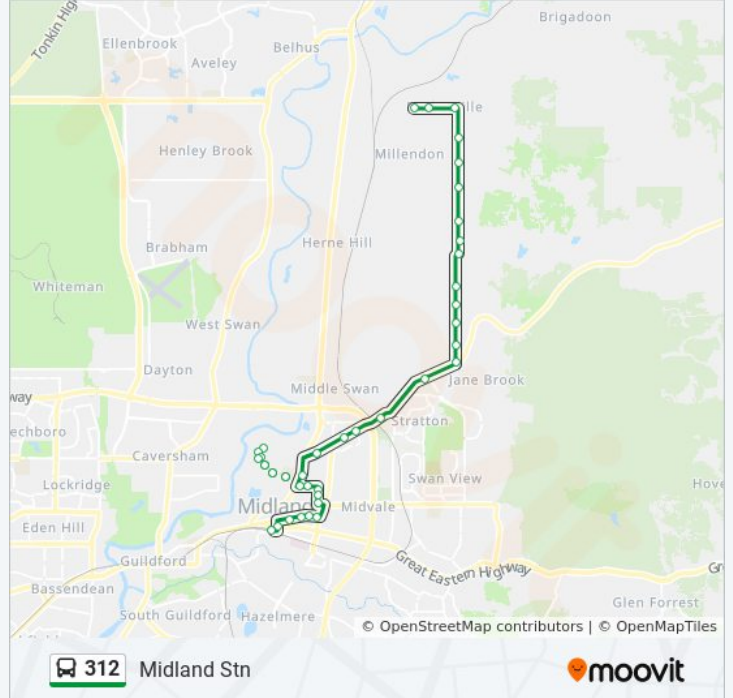

312 bus Info

Direction: Midland Stn

Stops: 41

Trip Duration: 25 min

Line Summary:

Toodyay Rd After Brown St
 Toodyay Rd After Holding St
 Toodyay Rd Before Afric St
 Great Northern Hwy Before Muriel St
 Muriel St Before Ashby Tce
 Ashby Tce After Avon Cr
 Ashby Tce After Kent St
 Ashby Tce After Sefton Av
 Harford Av After Ashby Tce
 Stewartby Cr After Harford Av
 Sefton Av After Stewartby Cr
 Ashby Tce Before Kent St
 Ashby Tce Before Avon Cr
 Muriel St La Salle College S6
 Margaret St After Great Northern Hwy
 Margaret St After Sayer St
 Hamersley St Before George St
 Hamersley St Before Charles St
 Hamersley St After North St
 The Crescent After Mellar Ct
 The Crescent Before Templeman Pl
 The Crescent After Sayer St
 The Crescent After Viveash Rd
 Helena St Before Victoria St
 Midland Stn