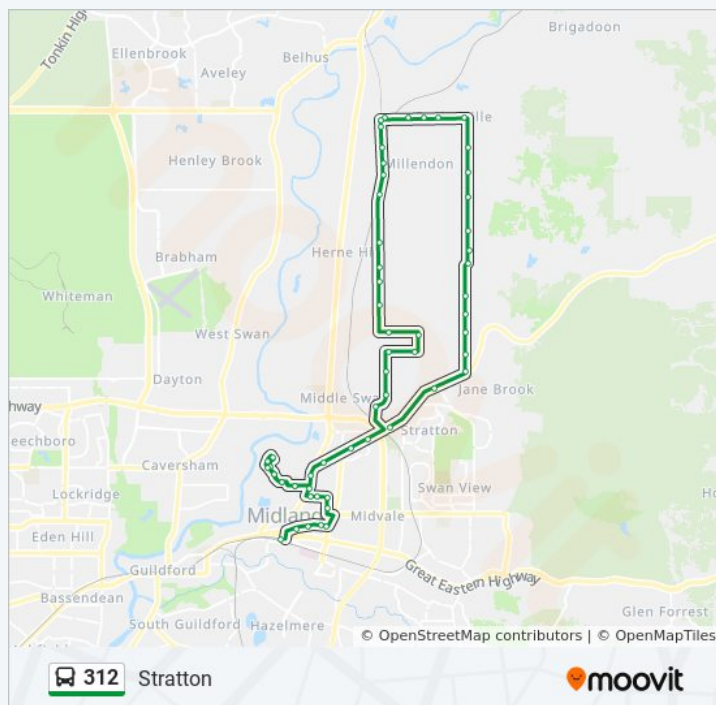

312 bus Info

Direction: Stratton

Stops: 59

Trip Duration: 43 min

Line Summary:

Railway Cr Before Bisdee Rd

Railway Cr Before Beryl Av

Railway Cr After Beryl Av