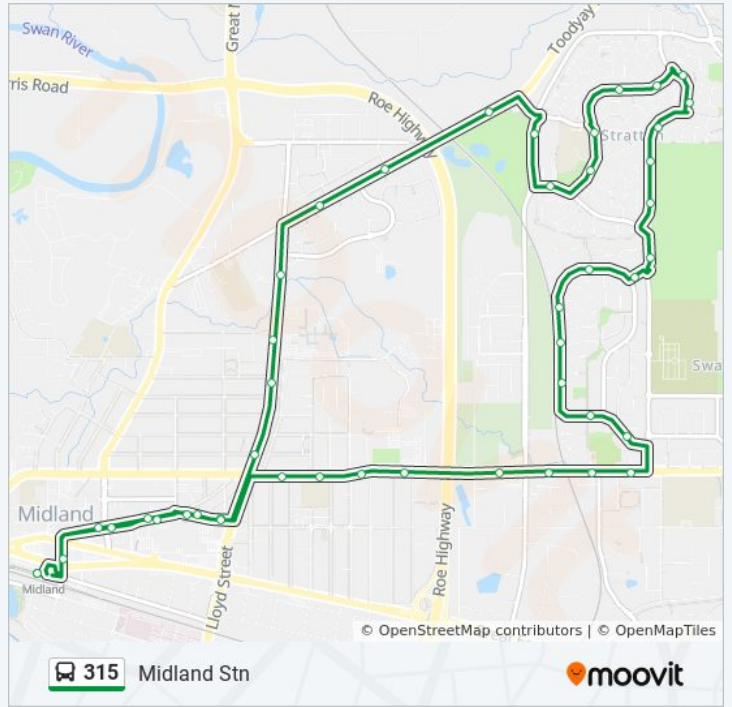

**315 bus Info**

**Direction:** La Salle College

**Stops:** 47

**Trip Duration:** 54 min

**Line Summary:**

Stratton Bvd Before Myles Rd  
 Myles Rd After Coyrecup Gdns  
 Friday Cnr Before Blackadder Rd.  
 Blackadder Rd After the Ridgeway  
 Blackadder Rd After Higham Hill  
 Blackadder Rd After Crossway  
 Blackadder Rd After Woodbridge Cl  
 Blackadder Rd After the Quarry  
 Blackadder Rd After Redgum L  
 Morrison Rd Before Ferrier St  
 Morrison Rd After Balfour Rd  
 Morrison Rd Before Farrall Rd  
 Morrison Rd Before Orchard Av  
 Morrison Rd After Beaconsfield Av  
 Morrison Rd After Bushby St  
 Morrison Rd After Wellaton St  
 Morrison Rd After Mathoura St  
 The Crescent After Mellar Ct  
 The Crescent Before Templeman Pl  
 The Crescent After Sayer St  
 The Crescent After Viveash Rd  
 Helena St Before Victoria St  
 Midland Stn  
 Midland Stn  
 Muriel St La Salle College S2

**Direction: Midland Stn**

45 stops

[VIEW LINE SCHEDULE](#)

Midland Stn  
 The Crescent After Stafford St  
 The Crescent Before Sayer St  
 The Crescent After Templeman Pl

**315 bus Time Schedule**

Midland Stn Route Timetable:

**Stops:** 45

**Trip Duration:** 37 min

**Line Summary:**

The Crescent Before Mellar Ct

Lloyd St After Morrison Rd

Lloyd St After Margaret St

Lloyd St Before Spring Av

Lloyd St After Francis St

Cockman Crss After Lewis Jones Crss

Cockman Crss After Bombay Ent

Waterlily Dr After Gelderland Ent

Waterlily Dr After Simmental Vale

Stratton Bvd After Waterlily Dr

Stratton Bvd After Stop 15345

Stratton Bvd Before Myles Rd