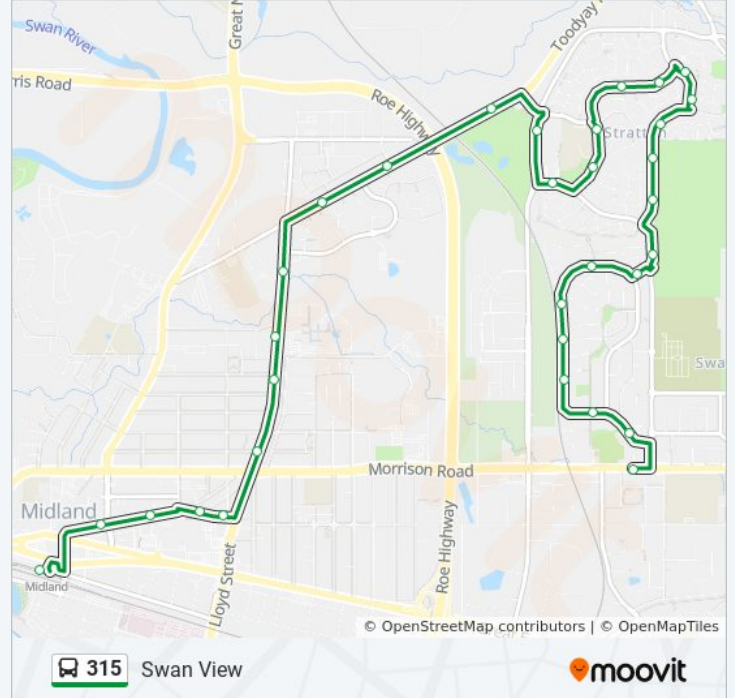

Waterlily Dr After Gelderland Ent

Waterlily Dr After Simmental Vale

Stratton Bvd After Waterlily Dr

Stratton Bvd After Stop 15345

Stratton Bvd Before Myles Rd

Myles Rd After Coyrecup Gdns

Friday Cnr Before Blackadder Rd.

Blackadder Rd After the Ridgeway

Blackadder Rd After Higham Hill

Blackadder Rd After Crossway

Blackadder Rd After Woodbridge Cl

Blackadder Rd After the Quarry

Blackadder Rd After Redgum L

Morrison Rd Before Ferrier St

315 bus time schedules and route maps are available in an offline PDF at moovitapp.com. Use the [Moovit App](#) to see live bus times, train schedule or subway schedule, and step-by-step directions for all public transit in Perth.

[About Moovit](#) • [MaaS Solutions](#) • [Supported Countries](#) • [Mooviter Community](#)

© 2024 Moovit - All Rights Reserved

Check Live Arrival Times