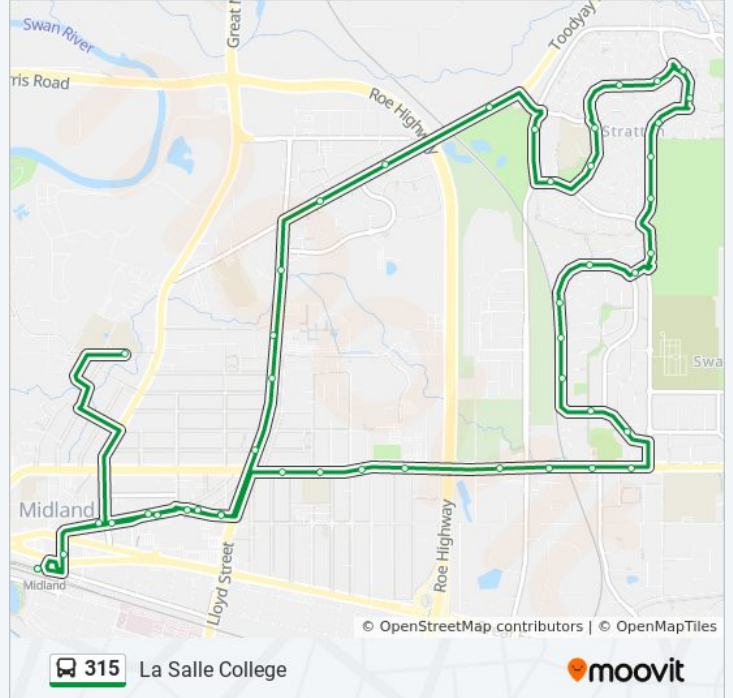

**Direction: La Salle College**

47 stops

[VIEW LINE SCHEDULE](#)

- Midland Stn
- The Crescent After Stafford St
- The Crescent Before Sayer St
- The Crescent After Templeman Pl
- The Crescent Before Mellar Ct
- Lloyd St After Morrison Rd
- Lloyd St After Margaret St
- Lloyd St Before Spring Av
- Lloyd St After Francis St
- Toodyay Rd Before Holding St
- Toodyay Rd After Patterson Dr
- Toodyay Rd Before Lewis Jones Cs
- Farrall Rd After Lewis Jones Crss
- O'Connor Rd After Farrall Rd
- Cockman Crss After Oconnor Rd
- Cockman Crss Before Lewis Jones Crss
- Cockman Crss After Lewis Jones Crss
- Cockman Crss After Bombay Ent
- Waterlily Dr After Gelderland Ent
- Waterlily Dr After Simmental Vale
- Stratton Bvd After Waterlily Dr
- Stratton Bvd After Stop 15345

**315 bus Info**

**Direction:** La Salle College

**Stops:** 47

**Trip Duration:** 54 min

**Line Summary:**

Stratton Bvd Before Myles Rd  
 Myles Rd After Coyrecup Gdns  
 Friday Cnr Before Blackadder Rd.  
 Blackadder Rd After the Ridgeway  
 Blackadder Rd After Higham Hill  
 Blackadder Rd After Crossway  
 Blackadder Rd After Woodbridge Cl  
 Blackadder Rd After the Quarry  
 Blackadder Rd After Redgum L  
 Morrison Rd Before Ferrier St  
 Morrison Rd After Balfour Rd  
 Morrison Rd Before Farrall Rd  
 Morrison Rd Before Orchard Av  
 Morrison Rd After Beaconsfield Av  
 Morrison Rd After Bushby St  
 Morrison Rd After Wellaton St  
 Morrison Rd After Mathoura St  
 The Crescent After Mellar Ct  
 The Crescent Before Templeman Pl  
 The Crescent After Sayer St  
 The Crescent After Viveash Rd  
 Helena St Before Victoria St  
 Midland Stn  
 Midland Stn  
 Muriel St La Salle College S2

**Stops:** 45

**Trip Duration:** 37 min

**Line Summary:**

The Crescent Before Mellar Ct

Lloyd St After Morrison Rd

Lloyd St After Margaret St

Lloyd St Before Spring Av

Lloyd St After Francis St