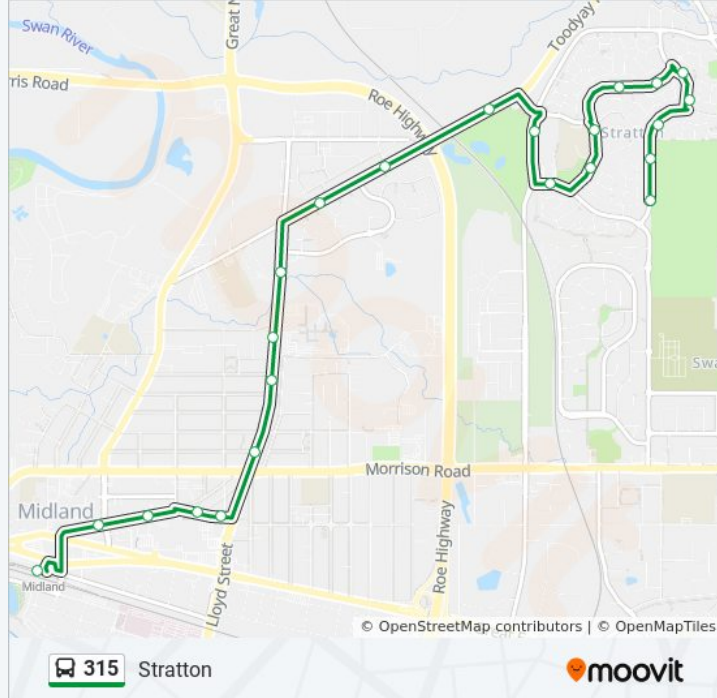

Stratton Bvd After Waterlily Dr

### 315 bus Info

**Direction:** Stratton

**Stops:** 23

**Trip Duration:** 15 min

**Line Summary:**

Stratton Bvd After Stop 15345

Stratton Bvd Before Myles Rd

### Direction: Swan View

32 stops

[VIEW LINE SCHEDULE](#)

Midland Stn

The Crescent After Stafford St

The Crescent Before Sayer St

The Crescent After Templeman Pl

The Crescent Before Mellar Ct