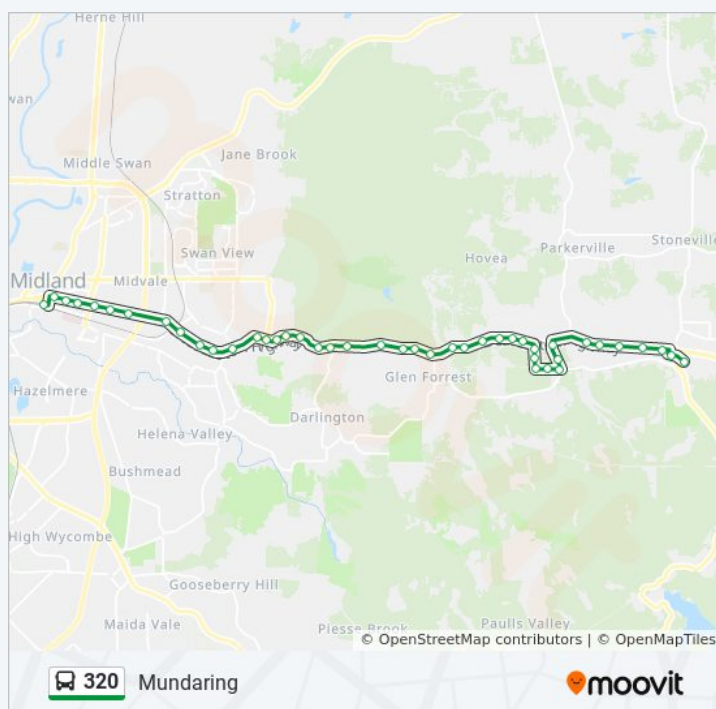

Great Eastern Hwy Before Sayer St

Great Eastern Hwy After Lloyd St

Great Eastern Hwy Before Ferguson St

Great Eastern Hwy After Bushby St

Great Eastern Hwy After Horace St

Great Eastern Hwy After Hackett St

Great Eastern Hwy After Bullarra Rd

Great Eastern Hwy After Woolowra Rd

Great Eastern Hwy Before Innamincka Rd

Old York Rd Before Stirling Rd

Old York Rd Before Swan View Rd

Old York Rd Before Ward Av

Old York Rd After High View Rd

Old York Rd After Bona Vista Rd

Great Eastern Hwy After Waylen Rd

Great Eastern Hwy Before Darlington Rd

Great Eastern Hwy Before Lionel Rd

Great Eastern Hwy After Bilgoman Rd

Great Eastern Hwy Before Park Rd

Great Eastern Hwy After Park Rd

Great Eastern Hwy Before Park Rd

Great Eastern Hwy After Margaret Rd

Great Eastern Hwy Before Clare Rd

Great Eastern Hwy After Clare Rd

Great Eastern Hwy After Mons Rd

Great Eastern Hwy After Tomlinson Rd

Great Eastern Hwy After Weller Rd

Brooking Rd After Great Eastern Hwy

Brooking Rd After Draper Rd

Strettle Rd After Brooking Rd

Strettle Rd After Swan Rd

Strettle Rd Before Jacoby St

Homestead Rd After Jacoby St

Friday

10:02 AM - 5:02 PM

Saturday

1:16 PM - 4:16 PM

320 bus Info

Direction: Mundaring

Stops: 44

Trip Duration: 31 min

Line Summary: