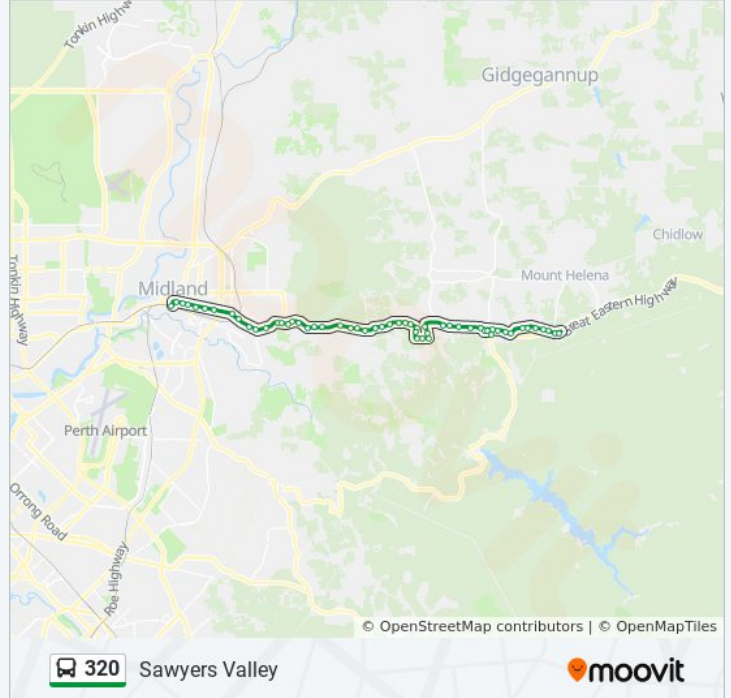

Railway Tce After Lee Rd

Railway Tce After Forrest St

Railway Tce After Sexton St

Great Eastern Hwy Before Leather Grn

Great Eastern Hwy Transwa Sawyers Valley

320 bus time schedules and route maps are available in an offline PDF at moovitapp.com. Use the [Moovit App](#) to see live bus times, train schedule or subway schedule, and step-by-step directions for all public transit in Perth.