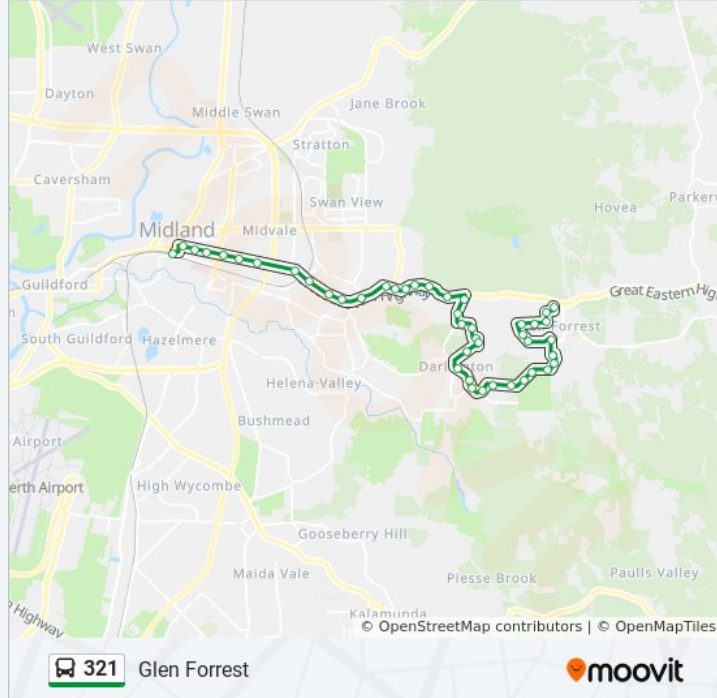

Ryecroft Rd Before Glen Forrest Dr

Glen Forrest Dr After Smith St

Tillbrook St After Glen Forrest Dr

Burkinshaw Rd After Harold St

Bilgoman Rd After Hawter Rd

Bilgoman Rd After Glenwood Av

Marnie Rd After Bilgoman Rd

Marnie Rd After Springside Cr

Mcglew Rd After Marnie Rd

Mcglew Rd Before Nicholl St

Statham St After Nicholl St

**Direction: Midland Stn**

43 stops

[VIEW LINE SCHEDULE](#)

Statham St After Nicholl St