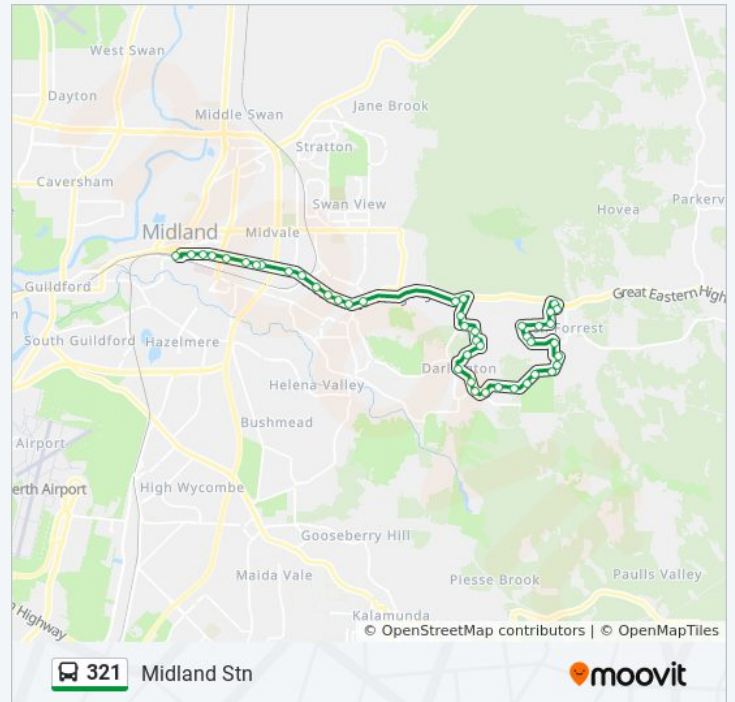

Great Eastern Hwy After Woolowra Rd

Great Eastern Hwy Before Bullarra Rd

Great Eastern Hwy Before Ruby St

Great Eastern Hwy After Miller St

Great Eastern Hwy Before Bellevue Rd

Great Eastern Hwy After Victoria Pde

Great Eastern Hwy Before Ewart St

Great Eastern Hwy Before Ferguson St

Great Eastern Hwy After Loton Av

Great Eastern Hwy Before Sayer St

### 321 bus Info

**Direction:** Midland Stn

**Stops:** 43

**Trip Duration:** 36 min

**Line Summary:**

Victoria St After Padbury Tce

Victoria St Before Marion St

Midland Stn

**Direction: Mundaring**

65 stops

[VIEW LINE SCHEDULE](#)

Midland Stn

Great Eastern Hwy Before Tuohy L

Great Eastern Hwy Before Cale St

Great Eastern Hwy Before Sayer St

Great Eastern Hwy After Lloyd St