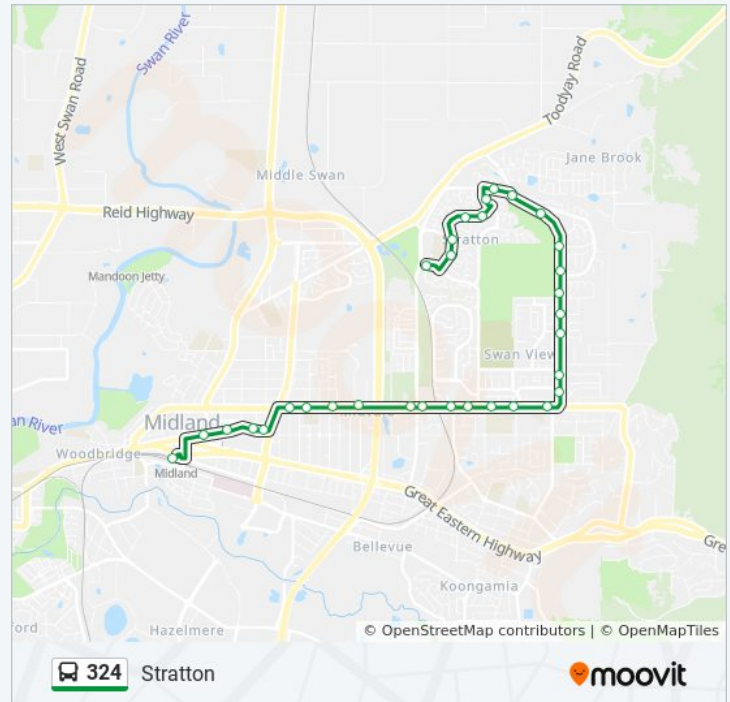

Direction: Midland Stn

46 stops

[VIEW LINE SCHEDULE](#)

- Midland Stn
- The Crescent After Stafford St
- The Crescent Before Sayer St
- The Crescent After Templeman Pl
- The Crescent Before Mellar Ct
- Morrison Rd After Lloyd St
- Morrison Rd Before Ferguson St
- Morrison Rd After Ewart St
- Morrison Rd After Gray Dr
- Morrison Rd After Orchard Av
- Morrison Rd After Farrall Rd
- Morrison Rd After Harold Rd
- Morrison Rd After Ferrier St
- Morrison Rd After Myles Rd
- Morrison Rd Before Marlboro Rd
- Morrison Rd Before Amherst Rd
- Talbot Rd After Christowe Dr
- Talbot Rd After Abingdon Rd
- Talbot Rd Before Chapman St
- Talbot Rd Before Twin View
- Talbot Rd After Oconnor Rd
- Talbot Rd After Dongara Cir

Morrison Rd Before Marlboro Rd

Morrison Rd Before Amherst Rd

Talbot Rd After Christowe Dr

Talbot Rd After Abingdon Rd

Talbot Rd Before Chapman St

Talbot Rd Before Twin View

Talbot Rd After Oconnor Rd

Talbot Rd After Dongara Cir

Talbot Rd Before Stratton Bvd

Talbot Rd Before Calabrese St

Talbot Rd Before Farrall Rd

Farrall Rd After Talbot Rd

Waterlily Dr After Koolama Rtt

Cockman Crss After Waterlily Dr

Cockman Crss After Bombay Ent

Cockman Crss After Lewis Jones Crss

Cockman Crss After Brilliant Rise

O'Connor Rd After Jecks Pl

324 bus Info**Direction:** Stratton**Stops:** 32**Trip Duration:** 22 min**Line Summary:**

324 bus time schedules and route maps are available in an offline PDF at moovitapp.com. Use the [Moovit App](#) to see live bus times, train schedule or subway schedule, and step-by-step directions for all public transit in Perth.