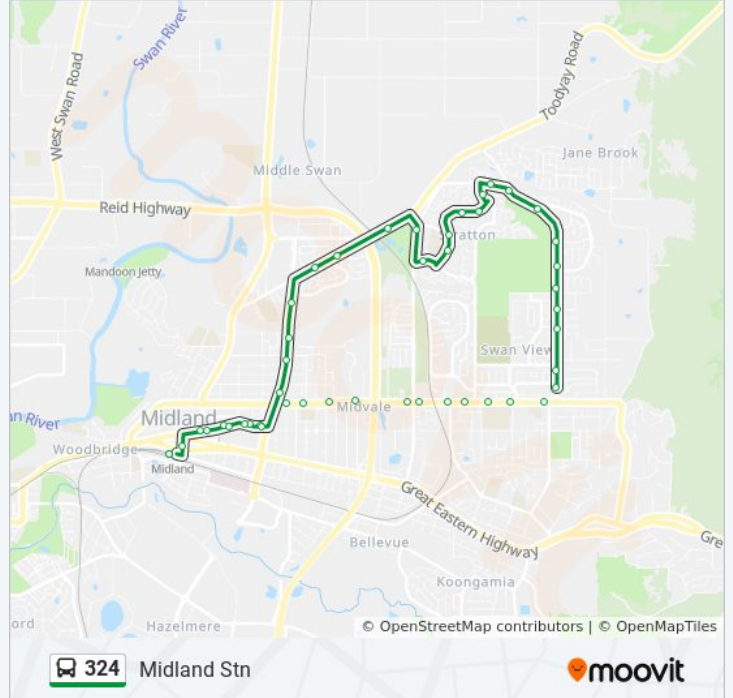

Direction: Midland Stn

46 stops

[VIEW LINE SCHEDULE](#)

- Midland Stn
- The Crescent After Stafford St
- The Crescent Before Sayer St
- The Crescent After Templeman Pl
- The Crescent Before Mellar Ct
- Morrison Rd After Lloyd St
- Morrison Rd Before Ferguson St
- Morrison Rd After Ewart St
- Morrison Rd After Gray Dr
- Morrison Rd After Orchard Av
- Morrison Rd After Farrall Rd
- Morrison Rd After Harold Rd
- Morrison Rd After Ferrier St
- Morrison Rd After Myles Rd
- Morrison Rd Before Marlboro Rd
- Morrison Rd Before Amherst Rd
- Talbot Rd After Christowe Dr
- Talbot Rd After Abingdon Rd
- Talbot Rd Before Chapman St
- Talbot Rd Before Twin View
- Talbot Rd After Oconnor Rd
- Talbot Rd After Dongara Cir

324 bus Info

Direction: Midland Stn

Stops: 46

Trip Duration: 36 min

Line Summary:

Talbot Rd Before Stratton Bvd
 Talbot Rd Before Calabrese St
 Talbot Rd Before Farrall Rd
 Farrall Rd After Talbot Rd
 Waterlily Dr After Koolama Rtt
 Cockman Crss After Waterlily Dr
 Cockman Crss After Bombay Ent
 Cockman Crss After Lewis Jones Crss
 Cockman Crss After Brilliant Rise
 O'Connor Rd After Jecks Pl
 Farrall Rd After Oconnor Rd
 Toodyay Rd After Lewis Jones Cs
 Toodyay Rd After Brown St
 Toodyay Rd After Holding St
 Lloyd St Before Francis St
 Lloyd St After Spring Av
 Lloyd St Before Margaret St
 Lloyd St After Charles East St
 The Crescent After Mellar Ct
 The Crescent Before Templeman Pl
 The Crescent After Sayer St
 The Crescent After Viveash Rd
 Helena St Before Victoria St
 Midland Stn

Direction: Stratton

32 stops

[VIEW LINE SCHEDULE](#)

Midland Stn
 The Crescent After Stafford St
 The Crescent Before Sayer St
 The Crescent After Templeman Pl
 The Crescent Before Mellar Ct

324 bus Time Schedule