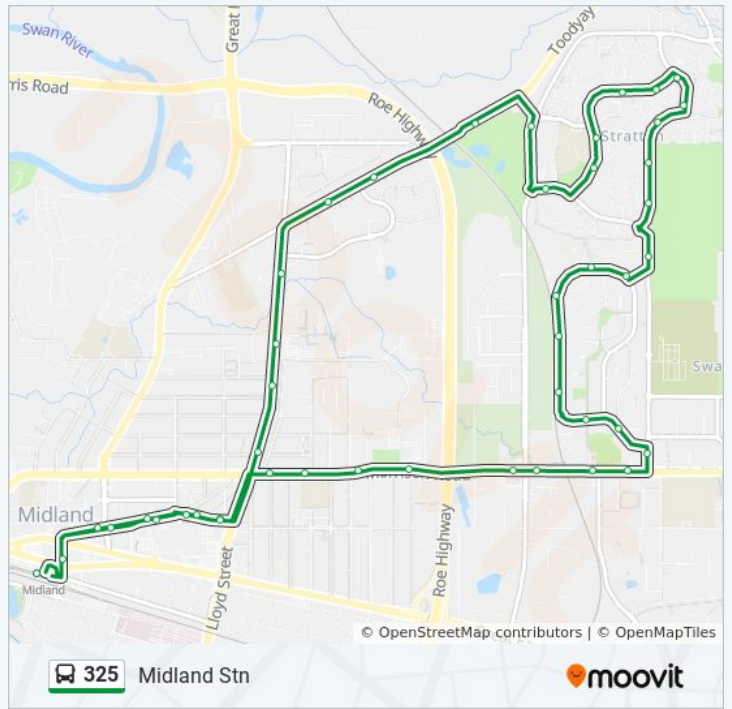

Friday	9:36 AM - 5:31 PM
Saturday	7:39 AM - 11:35 PM

325 bus Info
Direction: Midland Stn
Stops: 46
Trip Duration: 37 min
Line Summary:

- The Crescent Before Mellar Ct
- Morrison Rd After Lloyd St
- Morrison Rd Before Ferguson St
- Morrison Rd After Ewart St
- Morrison Rd After Gray Dr
- Morrison Rd After Orchard Av
- Morrison Rd After Farrall Rd
- Morrison Rd After Harold Rd
- Morrison Rd After Ferrier St
- Myles Rd Before Blackadder Rd
- Blackadder Rd After Myles Rd
- Blackadder Rd After Regum L
- Blackadder Rd After the Quarry
- Blackadder Rd After Gypsy Rise
- Blackadder Rd After Higham Hill
- Blackadder Rd After Northend Cl
- Blackadder Rd Before Friday Cnr
- Myles Rd After Friday Cnr
- Stratton Bvd After Oconnor Rd
- Stratton Bvd After Stop 15349
- Stratton Bvd Before Waterlily Dr
- Waterlily Dr After Stratton Bvd
- Waterlily Dr After Simmental Vale
- Cockman Crss After Waterlily Dr
- Cockman Crss After Bombay Ent
- Cockman Crss After Lewis Jones Crss
- Cockman Crss After Brilliant Rise
- O'Connor Rd After Jecks Pl
- Farrall Rd After Oconnor Rd
- Toodyay Rd After Lewis Jones Cs
- Toodyay Rd After Brown St
- Toodyay Rd After Holding St
- Lloyd St Before Francis St