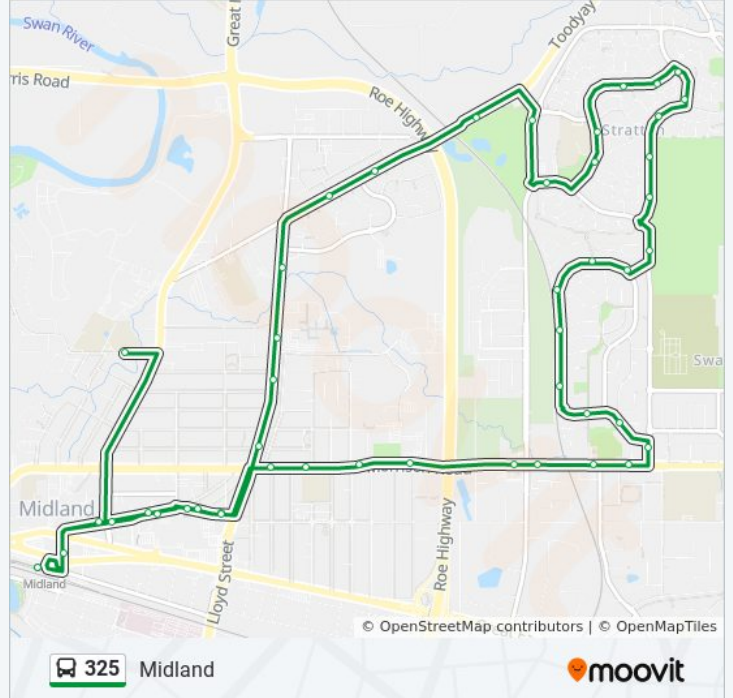

Direction: Midland

47 stops

[VIEW LINE SCHEDULE](#)

- Muriel St La Salle College S2
- Midland Stn
- The Crescent After Stafford St
- The Crescent Before Sayer St
- The Crescent After Templeman Pl
- The Crescent Before Mellar Ct
- Morrison Rd After Lloyd St
- Morrison Rd Before Ferguson St
- Morrison Rd After Ewart St
- Morrison Rd After Gray Dr
- Morrison Rd After Orchard Av
- Morrison Rd After Farrall Rd
- Morrison Rd After Harold Rd
- Morrison Rd After Ferrier St
- Myles Rd Before Blackadder Rd
- Blackadder Rd After Myles Rd
- Blackadder Rd After Regum L
- Blackadder Rd After the Quarry
- Blackadder Rd After Gypsy Rise
- Blackadder Rd After Higham Hill
- Blackadder Rd After Northend Cl
- Blackadder Rd Before Friday Cnr

Direction: Midland

Stops: 47

Trip Duration: 64 min

Line Summary:

Myles Rd After Friday Cnr
 Stratton Bvd After Oconnor Rd
 Stratton Bvd After Stop 15349
 Stratton Bvd Before Waterlily Dr
 Waterlily Dr After Stratton Bvd
 Waterlily Dr After Simmental Vale
 Cockman Crss After Waterlily Dr
 Cockman Crss After Bombay Ent
 Cockman Crss After Lewis Jones Crss
 Cockman Crss After Brilliant Rise
 O'Connor Rd After Jecks Pl
 Farrall Rd After Oconnor Rd
 Toodyay Rd After Lewis Jones Cs
 Toodyay Rd After Brown St
 Toodyay Rd After Holding St
 Lloyd St Before Francis St
 Lloyd St After Spring Av
 Lloyd St Before Margaret St
 Lloyd St After Charles East St
 The Crescent After Mellar Ct
 The Crescent Before Templeman Pl
 The Crescent After Sayer St
 The Crescent After Viveash Rd
 Helena St Before Victoria St
 Midland Stn