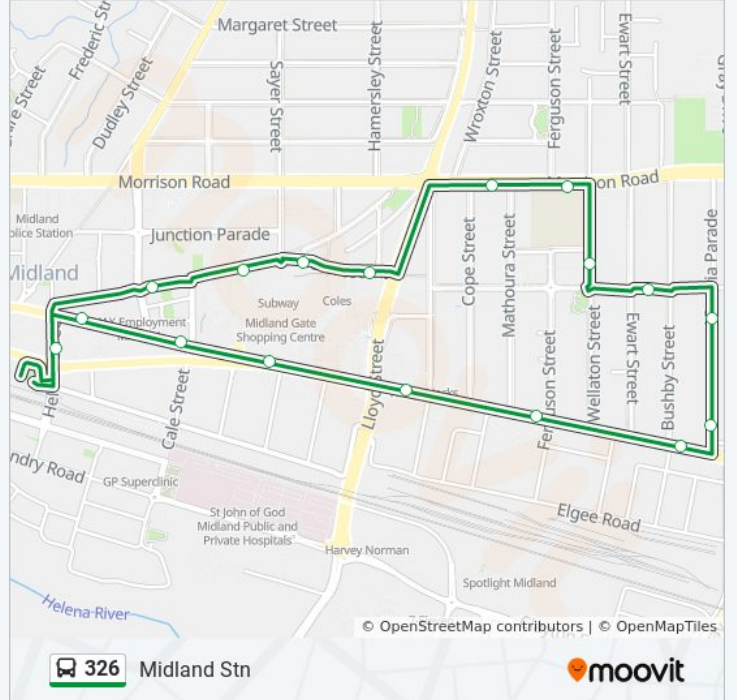

**Direction: Midland Stn**

19 stops

[VIEW LINE SCHEDULE](#)

- Midland Stn
- Great Eastern Hwy Before Tuohy L
- Great Eastern Hwy Before Cale St
- Great Eastern Hwy Before Sayer St
- Great Eastern Hwy After Lloyd St
- Great Eastern Hwy Before Ferguson St
- Great Eastern Hwy After Bushby St
- Victoria Pde After Great Eastern Hwy
- Victoria Pde Before Salisbury Rd
- Hooley Rd After Bushby St
- Wellaton St Before Midvale Pl
- Morrison Rd After Wellaton St
- Morrison Rd After Mathoura St
- The Crescent After Mellar Ct
- The Crescent Before Templeman Pl
- The Crescent After Sayer St
- The Crescent After Viveash Rd
- Helena St Before Victoria St
- Midland Stn

**326 bus Info**

**Direction:** Midland Stn

**Stops:** 19

**Trip Duration:** 18 min

**Line Summary:**

326 bus time schedules and route maps are available in an offline PDF at [moovitapp.com](https://moovitapp.com). Use the [Moovit App](#) to see live bus times, train schedule or subway schedule, and step-by-step directions for all public transit in Perth.