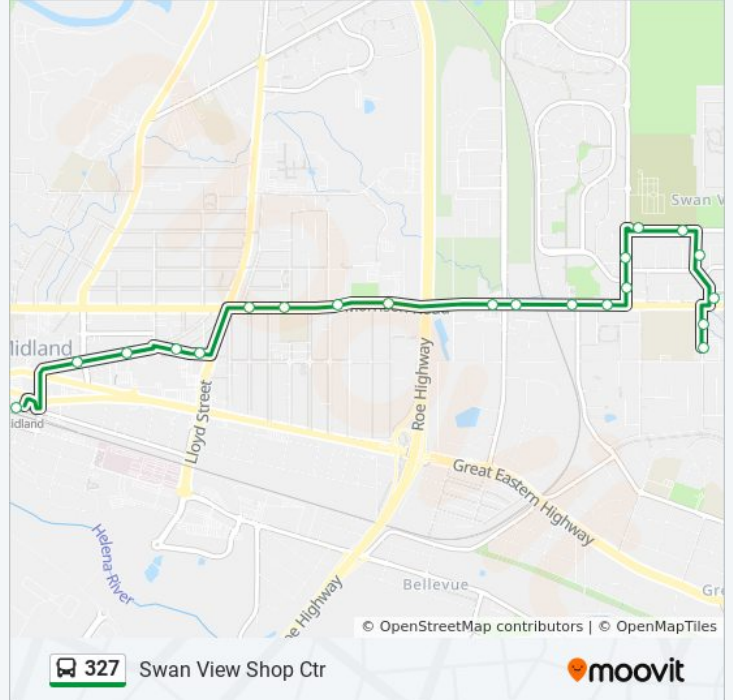

327 bus Info
Direction: Midland Stn
Stops: 20
Trip Duration: 18 min
Line Summary:

Direction: Swan View Shop Ctr

21 stops

[VIEW LINE SCHEDULE](#)

Midland Stn

The Crescent After Stafford St

The Crescent Before Sayer St

Swan View Shop Ctr Route Timetable:

Sunday	Not Operational
Monday	Not Operational
Tuesday	9:41 AM - 2:46 PM
Wednesday	9:41 AM - 2:46 PM
Thursday	9:41 AM - 2:46 PM
Friday	Not Operational
Saturday	Not Operational

327 bus Info

Direction: Swan View Shop Ctr

Stops: 21

Trip Duration: 19 min

Line Summary:

Fairfax Rd After Christowe Dr

Marlboro Rd After Morrison Rd

Marlboro Rd Before Gladstone Av