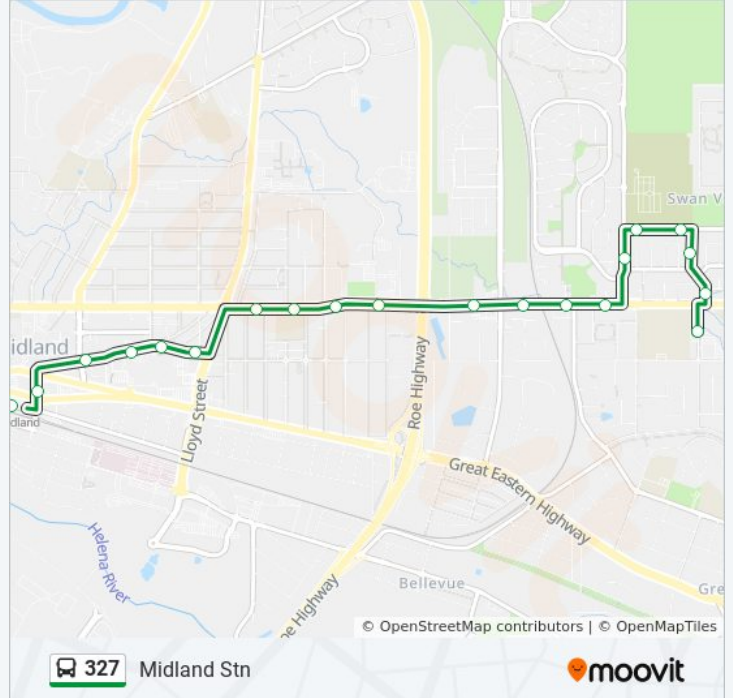

 327

Marlboro Rd Before Gladstone Av - Midland Stn

[Get The App](#)

The 327 bus line (Marlboro Rd Before Gladstone Av - Midland Stn) has 2 routes. For regular weekdays, their operation hours are:

(1) Midland Stn: 9:07 AM - 2:07 PM (2) Swan View Shop Ctr: 9:41 AM - 2:46 PM

Use the Moovit App to find the closest 327 bus station near you and find out when is the next 327 bus arriving.

Direction: Midland Stn
 20 stops
[VIEW LINE SCHEDULE](#)

327 bus Time Schedule
 Midland Stn Route Timetable:

327 bus Info
Direction: Midland Stn
Stops: 20
Trip Duration: 18 min
Line Summary:

Direction: Swan View Shop Ctr

21 stops

[VIEW LINE SCHEDULE](#)

Midland Stn

The Crescent After Stafford St

The Crescent Before Sayer St

327 bus Info

Direction: Swan View Shop Ctr

Stops: 21

Trip Duration: 19 min

Line Summary:

Fairfax Rd After Christowe Dr

Marlboro Rd After Morrison Rd

Marlboro Rd Before Gladstone Av