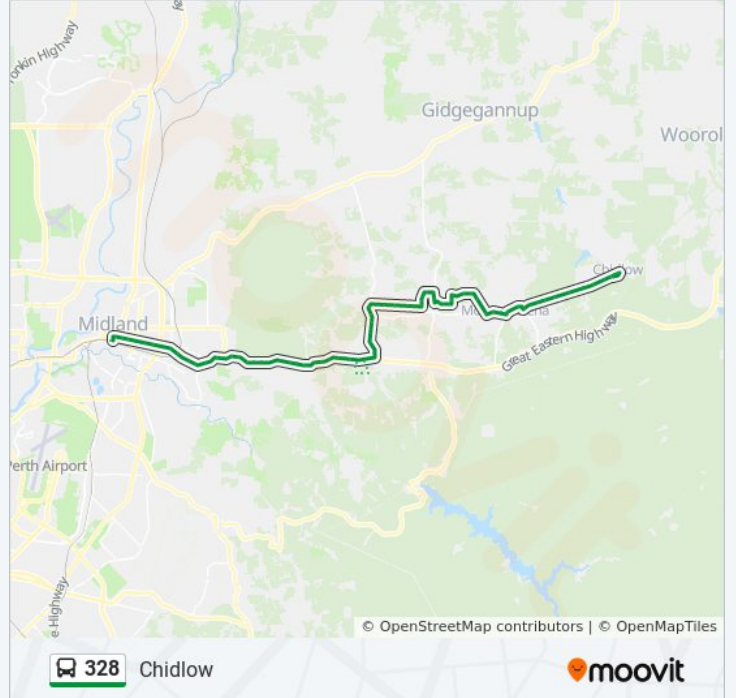

**328 bus Info**

**Direction:** Chidlow

**Stops:** 77

**Trip Duration:** 48 min

**Line Summary:**

Great Eastern Hwy After Bilgoman Rd  
Great Eastern Hwy Before Park Rd  
Great Eastern Hwy After Park Rd  
Great Eastern Hwy Before Park Rd  
Great Eastern Hwy After Margaret Rd  
Great Eastern Hwy Before Clare Rd  
Great Eastern Hwy After Clare Rd  
Great Eastern Hwy After Mons Rd  
Great Eastern Hwy After Tomlinson Rd  
Great Eastern Hwy After Weller Rd  
Great Eastern Hwy After Brooking Rd  
Seaborne St After Great Eastern Hwy  
Seaborne St After Hallet Rd  
Seaborne St After Dartnall Rd  
Seaborne St After Parker Rd  
Byfield Rd After Brookside Ln  
Byfield Rd After Owen Rd  
Richardson Rd After Feldman Cr  
Richardson Rd Before Vista Dr  
Richardson Rd After Granite Rd  
Richardson Rd After Schoch Rd  
Richardson Rd Before Ayres Rd  
Ayres Rd After Richardson Rd  
Ayres Rd After Grenville Rd  
Hawke St After Ayres Rd  
Bentley St After Hawke St  
Bentley St Before Old Farm L  
Bentley St Before Stoneville Rd  
Stoneville Rd After Conradi Pl  
Traylen Rd After Stoneville Rd  
Traylen Rd Before Emmerson St  
Traylen Rd After Emmerson St  
Kevin St After Traylen Rd

**Direction: Midland Stn**

96 stops

[VIEW LINE SCHEDULE](#)

Hawke Av Before Boronia Av  
Boronia Av After Wandoo Pde  
Hovea Cr After Banksia Av  
Zamia Tce After Hovea Cr  
Banksia Av After Hovea Cr  
Hawke Av Before Coates Rd