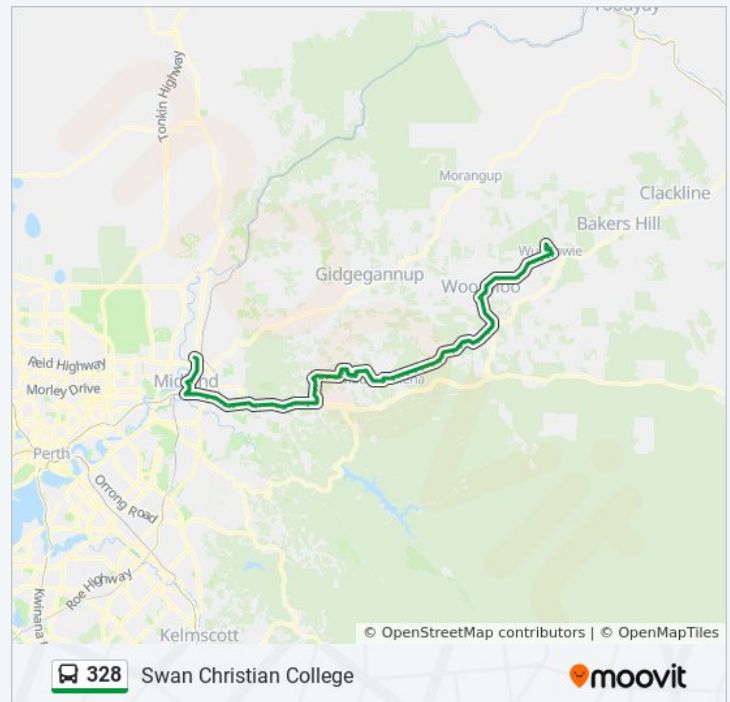

Keane St After Blair Pl

Sawyers Rd After Keane St

### 328 bus Info

**Direction:** Swan Christian College

**Stops:** 98

**Trip Duration:** 89 min

**Line Summary:**

Keane St After Sawyers Rd

Keane St Before Marquis St

Keane St After Ilich Ct