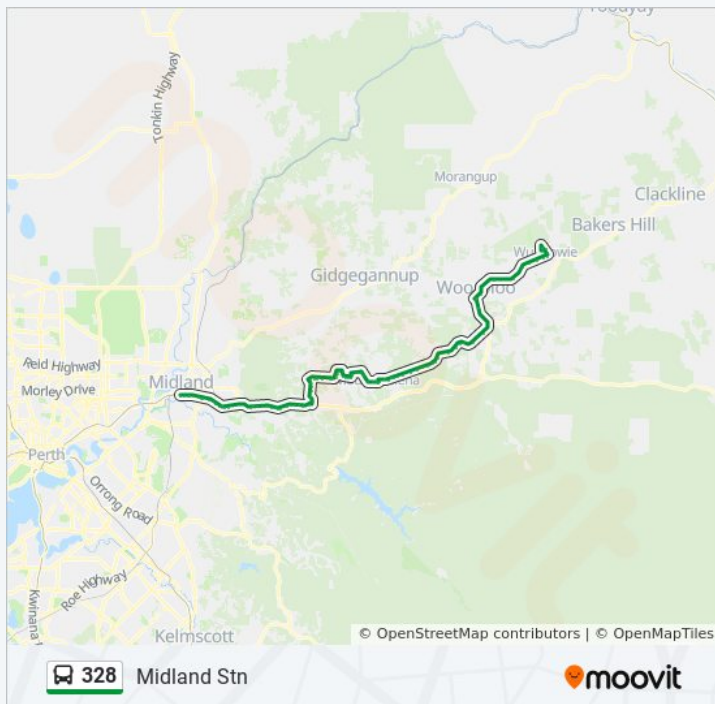

Elliott Rd After Thomas St

Elliott Rd After Mathieson Rd

Elliott Rd After Sime Rd

Elliott Rd Before Silia Retreat

Elliott Rd After Wilkins Rd

Elliott Rd Before Bernard St

Elliott Rd After Bernard St

Elliott Rd Before Lion St

Keane St After Blair Pl

Sawyers Rd After Keane St

Keane St After Sawyers Rd

### 328 bus Info

**Direction:** Midland Stn

**Stops:** 96

**Trip Duration:** 47 min

**Line Summary:**

Keane St Before Marquis St  
Keane St After Ilich Ct  
Stretch Rd After Binder St  
Stretch Rd After Traylen Rd  
Osborne St After Bedford St  
Osborne St After Short St  
Kevin St After Osborne St  
Traylen Rd After Kevin St  
Traylen Rd After Emmerson St  
Traylen Rd After Kalari Wy  
Stoneville Rd After Grenville Rd  
Bentley St After Stoneville Rd  
Bentley St After Possum Wy  
Bentley St Before Hawke St  
Ayres Rd After Hawke St  
Ayres Rd After Grenville Rd  
Richardson Rd After Ayres Rd  
Richardson Rd After Schoch Rd  
Richardson Rd Before Granite Rd  
Richardson Rd After Vista Dr  
Richardson Rd After Feldman Cr  
Byfield Rd After Richardson Rd  
Byfield Rd After Johnston Rd  
Seaborne St After Battery Rd  
Seaborne St Before Glendower St  
Seaborne St After Redfern Rd  
Seaborne St After Hill Rd  
Great Eastern Hwy Before Homestead Rd  
Great Eastern Hwy After Brooking Rd  
Great Eastern Hwy Before Marri Rd  
Great Eastern Hwy After Marri Rd  
Great Eastern Hwy Before Bailey Rd  
Great Eastern Hwy After Bailey Rd