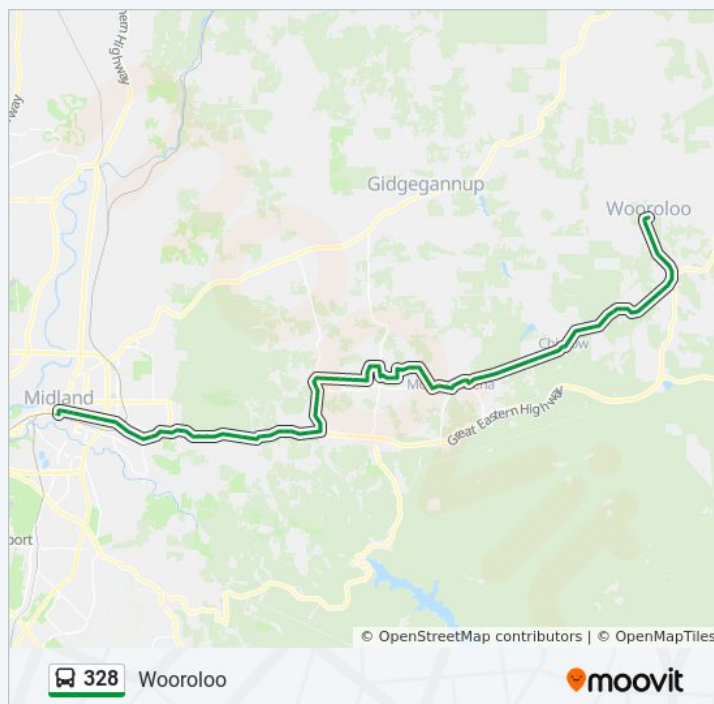

### 328 bus Info

**Direction:** Wooroloo

**Stops:** 87

**Trip Duration:** 54 min

**Line Summary:**

Seaborne St After Parker Rd

Byfield Rd After Brookside Ln

Byfield Rd After Owen Rd