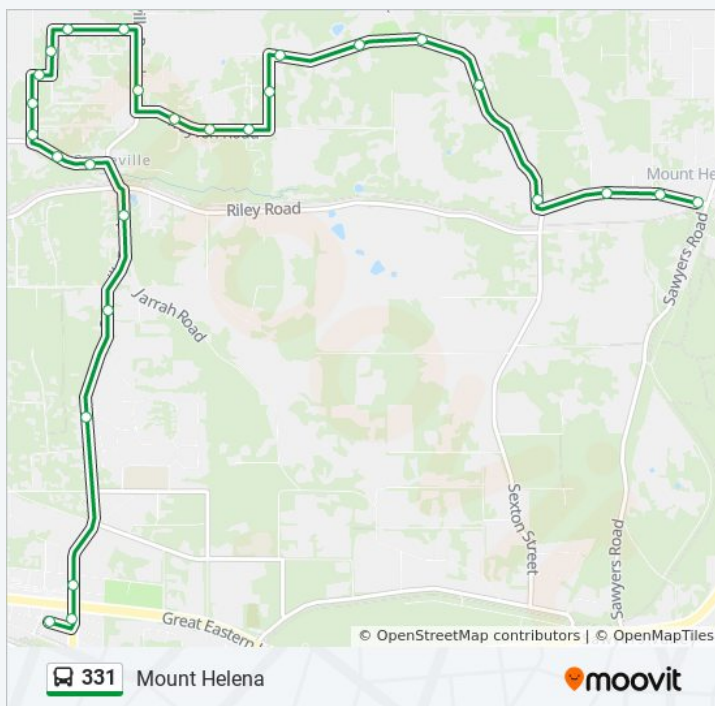

Stops: 27

Trip Duration: 19 min

Line Summary:

Keane St After Ilich Ct

Keane St After Mcvicar Pl

Direction: Mundaring

70 stops

[VIEW LINE SCHEDULE](#)