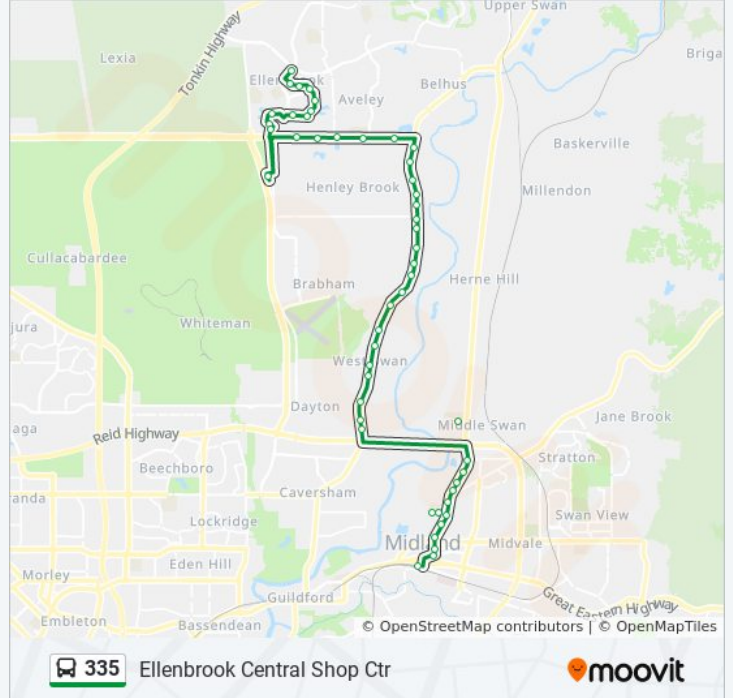

335 bus Info
Direction: Ellenbrook Central Shop Ctr
Stops: 50
Trip Duration: 40 min
Line Summary:

West Swan Rd Before Woollcott Av

West Swan Rd After George St

West Swan Rd After Gardiner Dr

West Swan Rd After West Swan Rd

Gnangara Rd After West Swan Rd

Gnangara Rd After Rookwood St

Gnangara Rd Before Henley Brook Av

Gnangara Rd After Deloraine Wy

Gnangara Rd After Losino Bvd

Henley Brook Bus Stn

Pinaster Pde After Gnangara Rd

Ponte Vecchio Bvd Before Monaco Av

Ponte Vecchio Bvd Before Mira L

Woodlake Bvd After Pinaster Pde

Woodlake Bvd After Parrotbush Cr

Sunray Cir After Woodlake Bvd

Highpoint Bvd After Bronzewing Av

The Parkway After Pinaster Pde

The Parkway - Parkland Villas

The Parkway After Villa Pass

Main St Before the Promenade

Direction: Midland Stn

60 stops

[VIEW LINE SCHEDULE](#)

335 bus Time Schedule

Midland Stn Route Timetable: