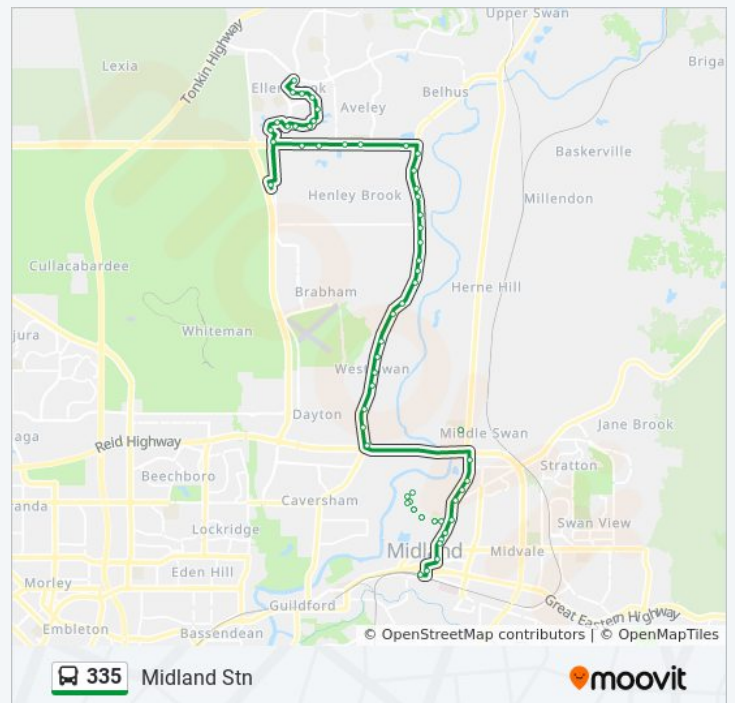

West Swan Rd After Saunders St

West Swan Rd Before Henley St

West Swan Rd After Henley St

West Swan Rd After Park St

West Swan Rd Henley Brook

West Swan Rd Before Forest Rd

West Swan Rd Before Forest Rd

West Swan Rd After Forest Rd

West Swan Rd After George St

West Swan Rd After Woolcott Av

West Swan Rd After York St

West Swan Rd After George St

West Swan Rd After Harrow St

Monday	Not Operational
Tuesday	7:21 AM - 1:00 PM
Wednesday	7:13 AM - 1:00 PM
Thursday	7:13 AM - 1:00 PM
Friday	Not Operational
Saturday	Not Operational

335 bus Info

Direction: Midland Stn

Stops: 60

Trip Duration: 42 min

Line Summary:

West Swan Rd Before Cranleigh St
West Swan Rd Before Coast Rd
West Swan Rd After Coast Rd
West Swan Rd Before Reid Hwy
School Access Rd Swan Christian College Stand
2
Great Northern Hwy After Roe Hwy
Great Northern Hwy After Viveash Rd
Great Northern Hwy Before Tanner St
Great Northern Hwy Before Toodyay Rd
Great Northern Hwy Before Muriel St
Muriel St Before Ashby Tce
Ashby Tce After Avon Cr
Ashby Tce After Kent St
Ashby Tce After Sefton Av
Harford Av After Ashby Tce
Stewartby Cr After Harford Av
Sefton Av After Stewartby Cr
Ashby Tce Before Kent St
Ashby Tce Before Avon Cr
Muriel St La Salle College S6
Muriel St La Salle College S3
Great Northern Hwy After Margaret St
Great Northern Hwy Before Charles St
Great Northern Hwy After Charles St
Keane St After the Avenue
Helena St Before Victoria St
Midland Stn