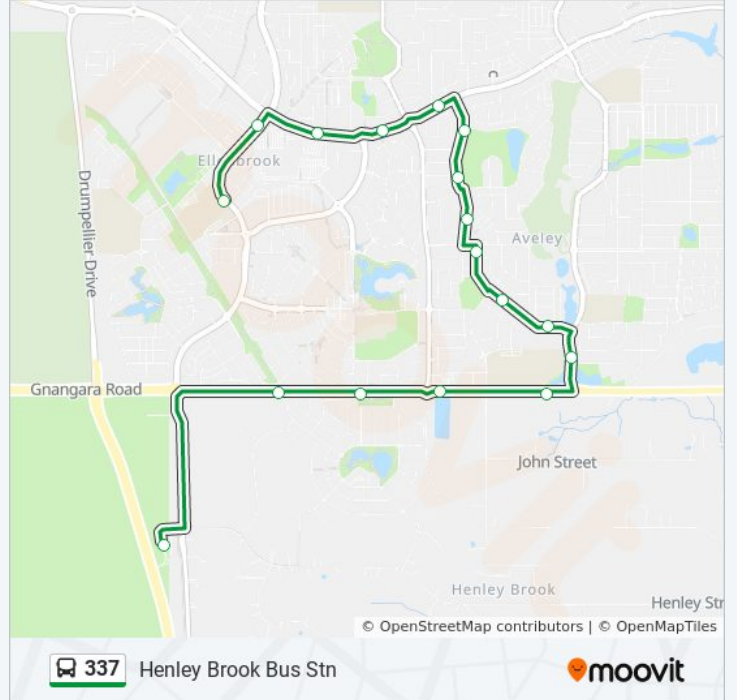

### Direction: Henley Brook Bus Stn

17 stops

[VIEW LINE SCHEDULE](#)

- Main St After Tome Wy
- Main St Before the Promenade
- The Promenade Before Killara Av
- The Promenade After Pinaster Pde
- Millhouse Rd After Henley Brook Av
- Amethyst Pwy After Hirani Link
- Amethyst Pwy Before Wistful Pde
- Amethyst Pwy Before Anfield Cr
- Flecker Prom After Edgecombe Pass
- Flecker Prom After Colac Ally
- Flecker Prom Before Lago Prom
- Egerton Dr After Swanleigh Pde
- Gngangara Rd After Rookwood St
- Gngangara Rd Before Henley Brook Av
- Gngangara Rd After Deloraine Wy
- Gngangara Rd After Losino Bvd
- Henley Brook Bus Stn

### 337 bus Time Schedule

Henley Brook Bus Stn Route Timetable:

Sunday	9:23 AM - 4:23 PM
Monday	9:23 AM - 4:23 PM
Tuesday	5:22 AM - 5:15 PM
Wednesday	5:22 AM - 5:15 PM
Thursday	5:22 AM - 5:15 PM
Friday	9:23 AM - 4:23 PM
Saturday	6:56 AM - 4:48 PM

### 337 bus Info

**Direction:** Henley Brook Bus Stn

**Stops:** 17

**Trip Duration:** 15 min

**Line Summary:**

337 bus time schedules and route maps are available in an offline PDF at [moovitapp.com](https://moovitapp.com). Use the [Moovit App](#) to see live bus times, train schedule or subway schedule, and step-by-step directions for all public transit in Perth.