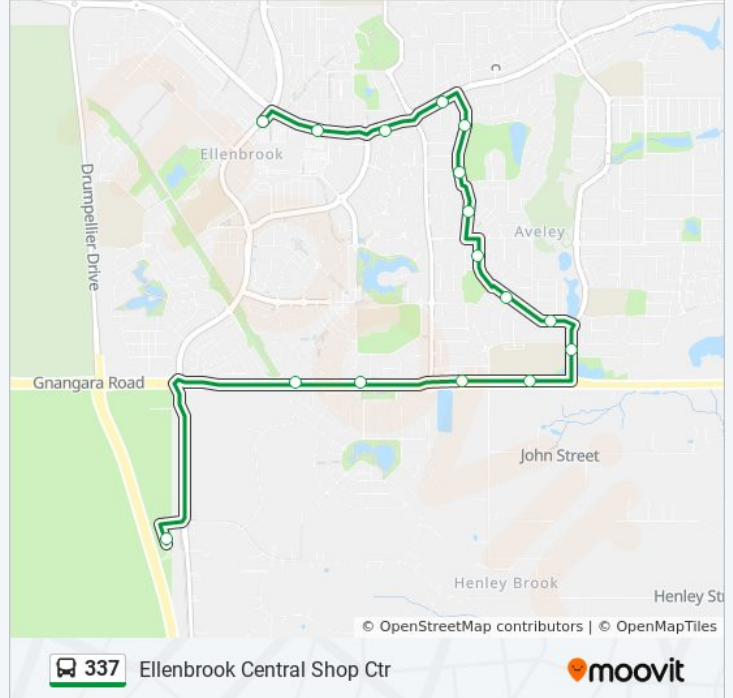

Use the Moovit App to find the closest 337 bus station near you and find out when is the next 337 bus arriving.

**Direction: Ellenbrook Central Shop Ctr**

16 stops

[VIEW LINE SCHEDULE](#)

- Henley Brook Bus Stn
- Gnangara Rd Before Losino Bvd
- Gnangara Rd Before Henley Brook Av
- Gnangara Rd After Henley Brook Av
- Gnangara Rd After Neary Bvd
- Egerton Dr After Wexcombe Wy
- Flecker Prom After Lago Prom
- Flecker Prom After Pasalich Bend
- Flecker Prom Before Edgecombe Pass
- Amethyst Pwy After Anfield Cr
- Amethyst Pwy After Wistful Pde
- Amethyst Pwy After Hirani Link
- Millhouse Rd After Henley Brook Av
- The Promenade Before Pinaster Pde
- The Promenade After Killara Av
- Main St After the Promenade

**337 bus Time Schedule**

Ellenbrook Central Shop Ctr Route Timetable:

Sunday	9:59 AM - 5:02 PM
Monday	9:59 AM - 5:02 PM
Tuesday	7:30 AM - 6:55 PM
Wednesday	7:30 AM - 6:55 PM
Thursday	7:30 AM - 6:55 PM
Friday	9:59 AM - 5:02 PM
Saturday	8:28 AM - 6:32 PM

**337 bus Info**

**Direction:** Ellenbrook Central Shop Ctr

**Stops:** 16

**Trip Duration:** 14 min

**Line Summary:**

### Direction: Ellenbrook Secondary College

17 stops

[VIEW LINE SCHEDULE](#)

- Henley Brook Bus Stn
- Gngangara Rd Before Losino Bvd
- Gngangara Rd Before Henley Brook Av
- Gngangara Rd After Henley Brook Av
- Gngangara Rd After Neary Bvd
- Egerton Dr After Wexcombe Wy
- Flecker Prom After Lago Prom
- Flecker Prom After Pasalich Bend
- Flecker Prom Before Edgecombe Pass
- Amethyst Pwy After Anfield Cr
- Amethyst Pwy After Wistful Pde
- Amethyst Pwy After Hirani Link
- Millhouse Rd After Henley Brook Av
- The Promenade Before Pinaster Pde
- The Promenade After Killara Av
- Main St After the Promenade
- Main St Before Tome Wy