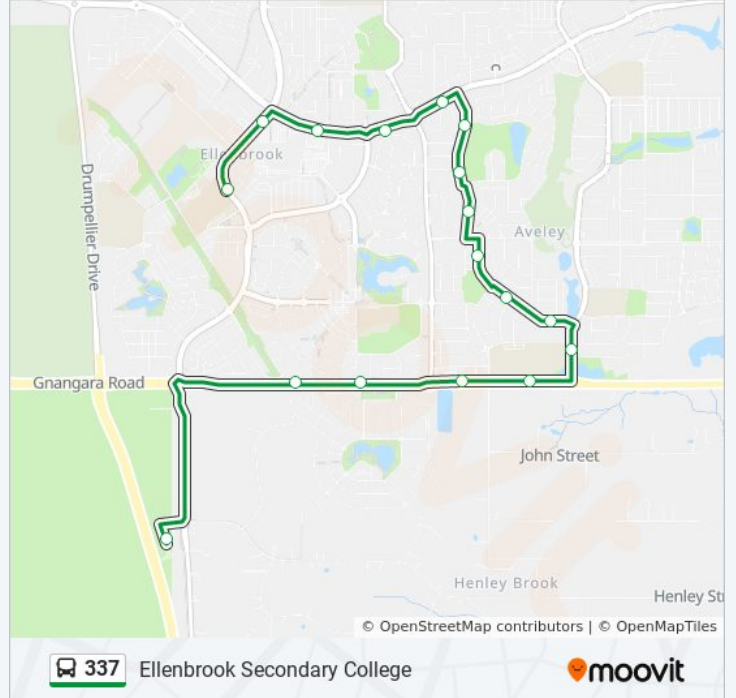

### Direction: Ellenbrook Secondary College

17 stops

[VIEW LINE SCHEDULE](#)

- Henley Brook Bus Stn
- Gngangara Rd Before Losino Bvd
- Gngangara Rd Before Henley Brook Av
- Gngangara Rd After Henley Brook Av
- Gngangara Rd After Neary Bvd
- Egerton Dr After Wexcombe Wy
- Flecker Prom After Lago Prom
- Flecker Prom After Pasalich Bend
- Flecker Prom Before Edgecombe Pass
- Amethyst Pwy After Anfield Cr
- Amethyst Pwy After Wistful Pde
- Amethyst Pwy After Hirani Link
- Millhouse Rd After Henley Brook Av
- The Promenade Before Pinaster Pde
- The Promenade After Killara Av
- Main St After the Promenade
- Main St Before Tome Wy

### 337 bus Time Schedule

Ellenbrook Secondary College Route Timetable:

Sunday	Not Operational
Monday	Not Operational
Tuesday	Not Operational
Wednesday	8:10 AM
Thursday	8:10 AM
Friday	Not Operational
Saturday	Not Operational

### 337 bus Info

**Direction:** Ellenbrook Secondary College

**Stops:** 17

**Trip Duration:** 24 min

**Line Summary:**

### Direction: Henley Brook Bus Stn

17 stops

[VIEW LINE SCHEDULE](#)

- Main St After Tome Wy
- Main St Before the Promenade
- The Promenade Before Killara Av
- The Promenade After Pinaster Pde
- Millhouse Rd After Henley Brook Av
- Amethyst Pwy After Hirani Link
- Amethyst Pwy Before Wistful Pde
- Amethyst Pwy Before Anfield Cr
- Flecker Prom After Edgecombe Pass
- Flecker Prom After Colac Ally
- Flecker Prom Before Lago Prom
- Egerton Dr After Swanleigh Pde
- Gngangara Rd After Rookwood St
- Gngangara Rd Before Henley Brook Av
- Gngangara Rd After Deloraine Wy
- Gngangara Rd After Losino Bvd
- Henley Brook Bus Stn