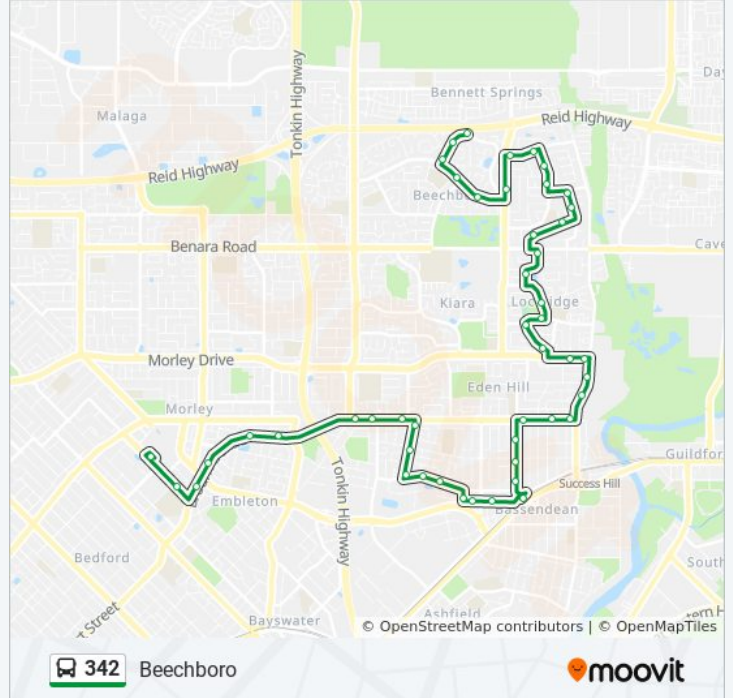

342 bus Info

Direction: Bassendean Stn

Stops: 18

Trip Duration: 18 min

Line Summary:

Direction: Beechboro

48 stops

[VIEW LINE SCHEDULE](#)

342 bus Info

Direction: Beechboro

Stops: 48

Trip Duration: 35 min

Line Summary:

Ivanhoe St Before Lukin Wy
 Ivanhoe St After Lukin Wy
 Ivanhoe St After Anzac Tce
 Walter Rd East After Ivanhoe St
 Walter Rd East After Third Av
 Walter Rd East After Fifth Av
 Lord St After Bradshaw St
 Lord St After Mary Cr
 Morley Dr After Lord St
 Morley Dr After Clay St
 Brathwaite Rd After Korbosky Rd
 Brathwaite Rd Before Rosher Rd
 Rosher Rd Before Barlow Ct
 Diana Cr After Sturtridge Rd
 Titus Rd After Dolan Wy
 Weddall Rd Before Benara Rd
 Brockmill Av Before Barlee Wy
 Brockmill Av After Bray Pl
 Barlee Wy Before Chireton Pl
 Barlee Wy Before Cuttler Av
 Maguire Av After Pilkington Crs
 Maguire Av Before Carstairs Ct
 Thorburn Av After Maguire Av
 Thorburn Av After Smith St
 Altone Rd After Small St
 Amazon Dr After Madeira Av
 Amazon Dr After Danube Av
 Sacramento Av After Amazon Dr
 Sacramento Av After Amur Cl
 Sacramento Av Before Thams Ct

Stops: 46

Trip Duration: 34 min

Line Summary:

Scaddan St After Iolanthe St

Penzance St Before Broadway

Broadway After Troy St

Broadway After Chesterton Rd

Rugby St After Broadway