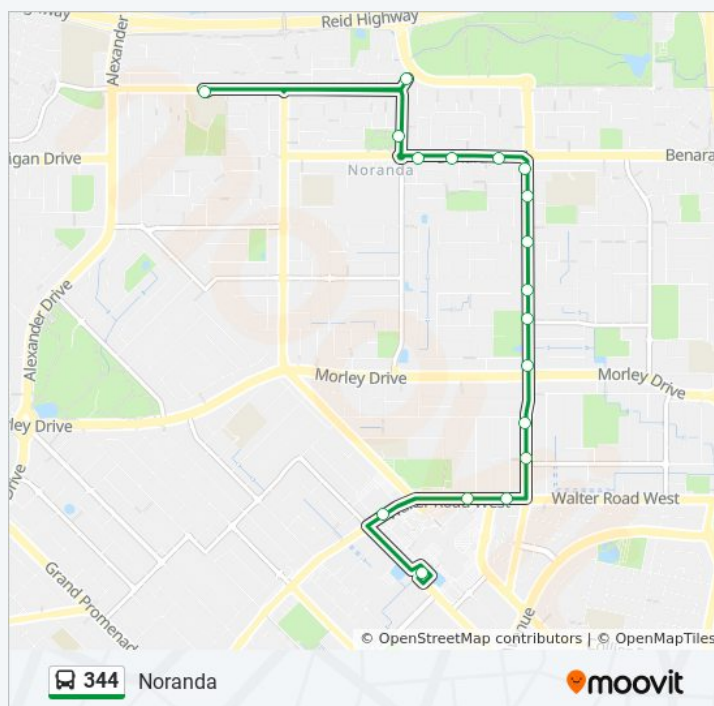

Benara Rd After Strutt Wy

Benara Rd After Holden Dr

Mcgilvray Av After Benara Rd

School Access Rd Morley High School

Mcgilvray Av After Widgee Rd

## 344 bus Info

**Direction:** Noranda

**Stops:** 18

**Trip Duration:** 20 min

**Line Summary:**

## Direction: Warwick Stn

84 stops

[VIEW LINE SCHEDULE](#)

Morley Bus Stn

Walter Rd After Russell St

Walter Rd After Wheeler St

Walter Rd Before Bourne St