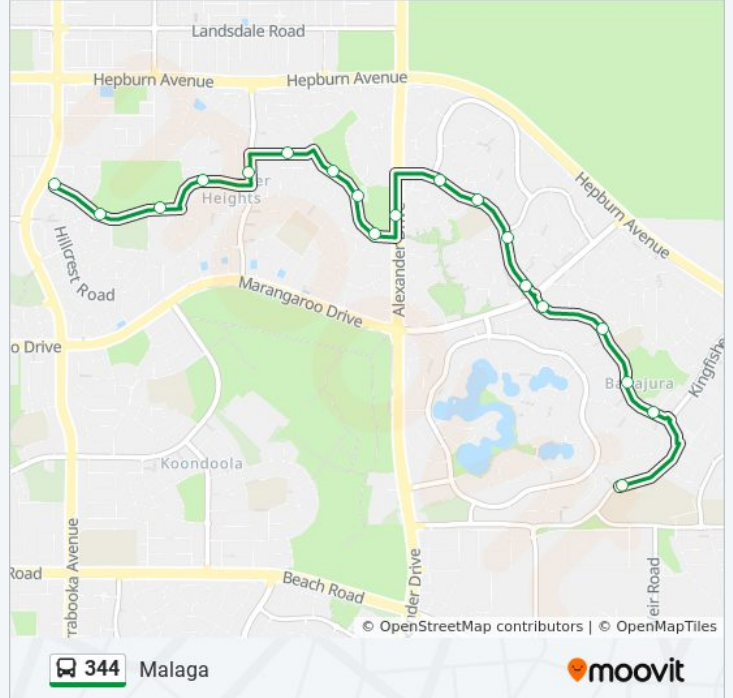

### Direction: Malaga

19 stops

[VIEW LINE SCHEDULE](#)

Errina Rd After Mirrabooka Av

Errina Rd After Crabtree St

Errina Rd After Derbi Rd

Azelia St After Highview St

The Avenue After Azelia St

### 344 bus Info

**Direction:** Malaga

**Stops:** 19

**Trip Duration:** 18 min

**Line Summary:**

Illawarra Cr Before Kingfisher Av

Ballajura Community College

**Direction: Morley Bus Stn**

83 stops

[VIEW LINE SCHEDULE](#)

Warwick Stn

Beach Rd After Springvale Dr

Beach Rd Before Dorchester Av

Beach Rd After Dorchester Av

Erindale Rd Warwick Shopping Centre

Erindale Rd After Ellersdale Av