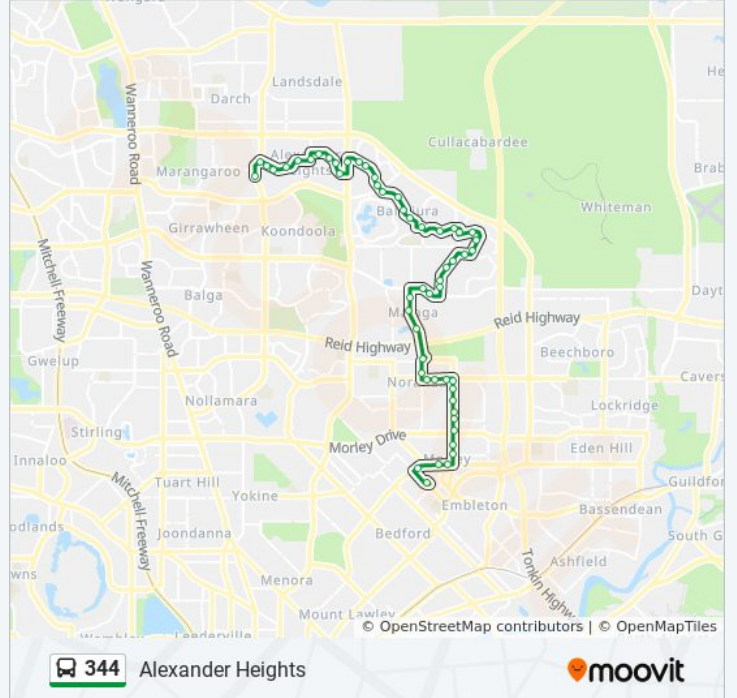

**344 bus Info**

**Direction:** Alexander Heights

**Stops:** 54

**Trip Duration:** 31 min

**Line Summary:**

Marshall Rd Before Bellefin Dr  
Bellefin Dr After Marshall Rd  
Bellefin Dr Before Yosemite Loop  
Bellefin Dr After Nottingham Gdns  
Bellefin Dr After Badgingarra Gdns  
Hamelin Dr After Bellefin Dr  
Giralia Pwy After Hamelin Dr  
Giralia Pwy After Carbla Ct  
Giralia Pwy After Hamelin Dr  
Bellefin Dr After Giralia Pky  
Pelican Pde After Kingfisher Av  
Pelican Pde After Hawk Cl  
Shearwater Tce After Pelican Pde  
Illawarra Cr After Kingfisher Av  
Illawarra Cr After Finch Rise  
Illawarra Cr After Kookaburra Tce  
Illawarra Cr Before Kestrel Pde  
Illawarra Cr After Alpine L  
Illawarra Cr After Peppermint Cr  
Illawarra Cr Before Redgum Dr  
Illawarra Cr After Redgum Dr  
Alexander Dr After Illawarra Cr  
Greenpark Rd After Alexander Dr  
Greenpark Rd After Northumberland Av  
Greenpark Rd After Leicester Sq  
Whitcombe Wy Before Snowy Cl  
The Avenue After Whitcombe Wy  
Azelia St After Adora St  
Errina Rd After Azelia St  
Errina Rd After Daventry Dr  
Errina Rd After Hydrangea Pl  
Errina Rd After Linto Wy  
Mirrabooka Av - Alexander Heights Shopping Ctr