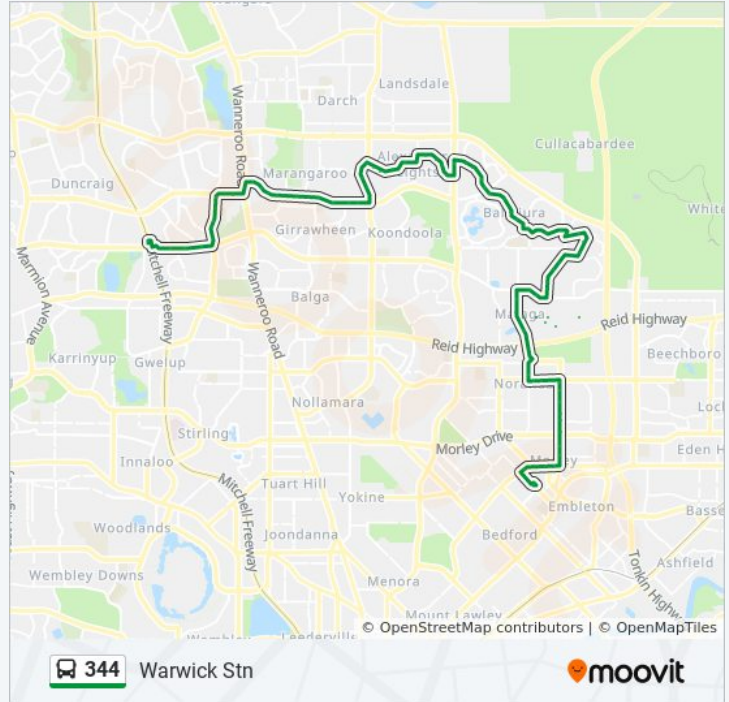

## Direction: Noranda

18 stops

[VIEW LINE SCHEDULE](#)

Morley Bus Stn

Walter Rd After Russell St

Walter Rd After Wheeler St

Walter Rd Before Bourne St

Crimea St After Walter Rd

Malaga Dr After Victoria Rd

Malaga Dr Before Beach Rd

Marshall Rd After Malaga Dr

Marshall Rd Before Bellefin Dr

Bellefin Dr After Marshall Rd

Bellefin Dr Before Yosemite Loop

Bellefin Dr After Nottingham Gdns

Bellefin Dr After Badgingarra Gdns

Hamelin Dr After Bellefin Dr

Giralia Pwy After Hamelin Dr

Giralia Pwy After Carbla Ct

**344 bus Info**

**Direction:** Warwick Stn

**Stops:** 84

**Trip Duration:** 52 min

**Line Summary:**

Giralia Pwy After Hamelin Dr

Bellefin Dr After Giralia Pky

Pelican Pde After Kingfisher Av

Pelican Pde After Hawk Cl

Shearwater Tce After Pelican Pde

Illawarra Cr After Kingfisher Av

Illawarra Cr After Finch Rise