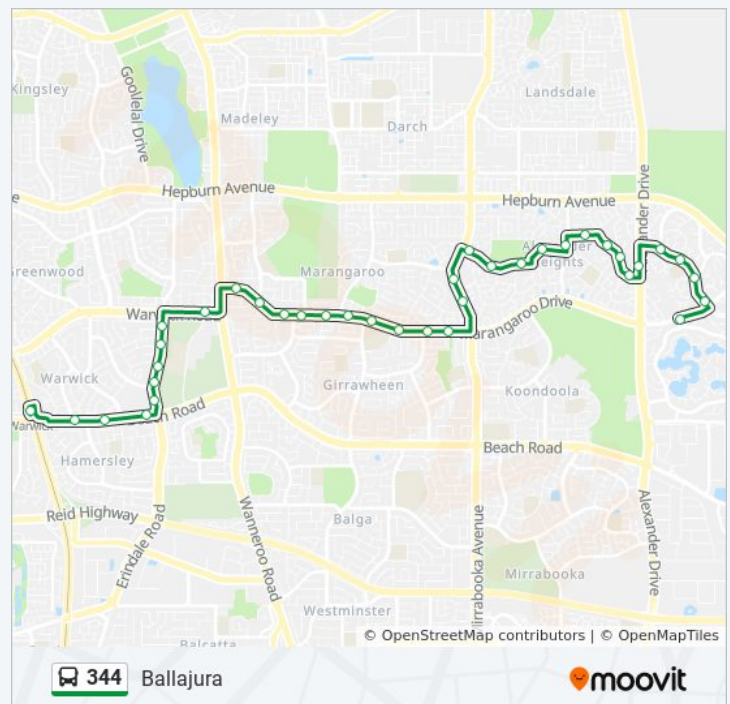

## Direction: Ballajura

37 stops

[VIEW LINE SCHEDULE](#)

Warwick Stn  
Beach Rd After Springvale Dr  
Beach Rd Before Dorchester Av  
Beach Rd After Dorchester Av  
Erindale Rd Warwick Shopping Centre  
Erindale Rd After Ellersdale Av  
Erindale Rd Before Eddington Rd  
Erindale Rd After Eddington Rd  
Erindale Rd After Chelsford Rd  
Warwick Rd After Rodgers St  
Marangaroo Dr After Wanneroo Rd  
Marangaroo Dr After Giralt Rd  
Marangaroo Dr After Balgonie Av  
Marangaroo Dr After Templeton Cr  
Marangaroo Dr After Berwyn Rd  
Marangaroo Dr After Highclere Bvd  
Marangaroo Dr After Girrawheen Av  
Marangaroo Dr After Curtis Wy  
Marangaroo Dr After Amberton Av  
Marangaroo Dr Before Mirrabooka Av  
Mirrabooka Av After Aristos Wy  
Mirrabooka Av After Griffon Wy  
Errina Rd After Mirrabooka Av  
Errina Rd After Crabtree St  
Errina Rd After Derbi Rd  
Azelia St After Highview St  
The Avenue After Azelia St  
Whitcombe Wy After Snowy Cl  
Greenpark Rd After Halwest Wy

## 344 bus Info

**Direction:** Ballajura

**Stops:** 37

**Trip Duration:** 28 min

**Line Summary:**

Greenpark Rd Before Northumberland Av

Greenpark Rd After Rosebury Av

Alexander Dr After Greenpark Rd