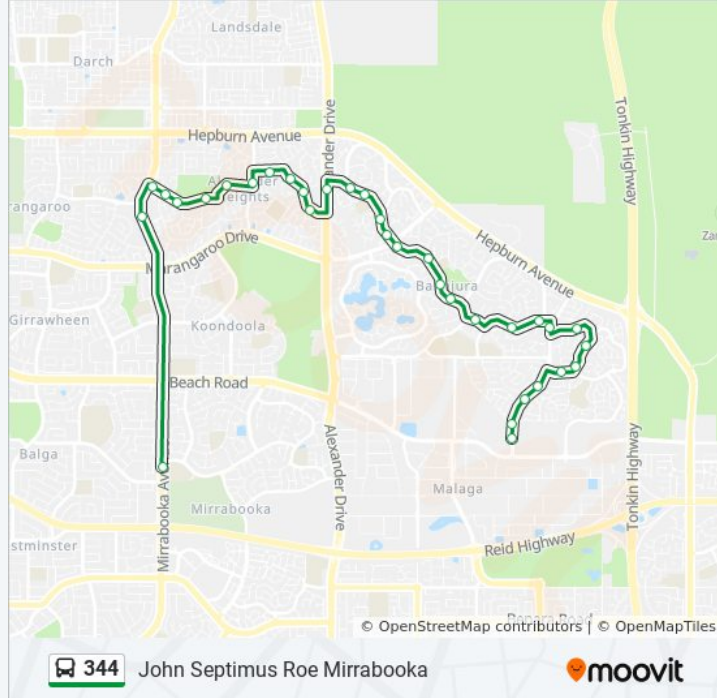

Whitcombe Wy Before Snowy Cl

The Avenue After Whitcombe Wy

Azelia St After Adora St

Errina Rd After Azelia St

Errina Rd After Daventry Dr

Errina Rd After Hydrangea Pl

Errina Rd After Linto Wy

Mirrabooka Av - Alexander Heights Shopping Ctr

Mirrabooka Av After Boyare Av

### Direction: Malaga

19 stops

[VIEW LINE SCHEDULE](#)

Errina Rd After Mirrabooka Av

Errina Rd After Crabtree St

Errina Rd After Derbi Rd

Azelia St After Highview St

The Avenue After Azelia St