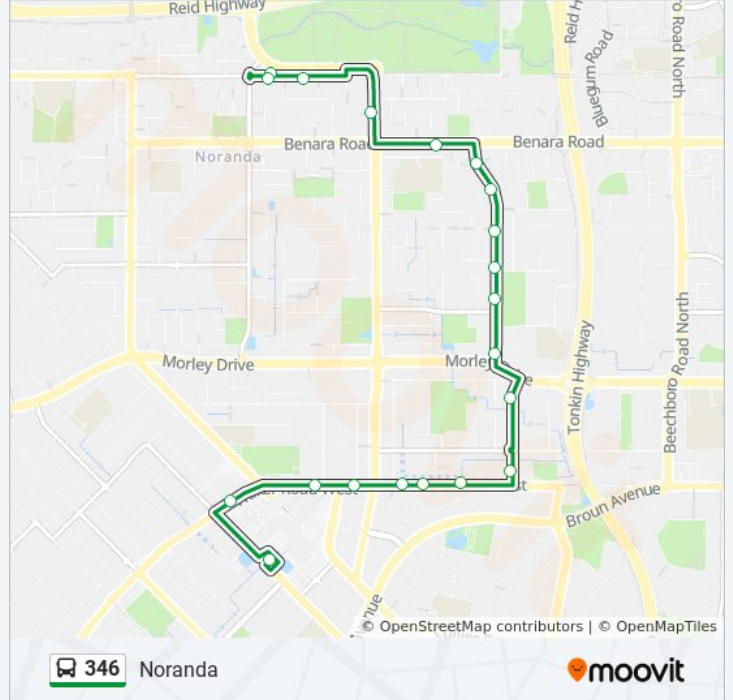

 346

Morley Bus Stn - Widgee Rd After Mcgilvray Av

[Get The App](#)

The 346 bus line (Morley Bus Stn - Widgee Rd After Mcgilvray Av) has 2 routes. For regular weekdays, their operation hours are:

(1) Morley Bus Stn: 8:12 AM - 5:12 PM (2) Noranda: 9:33 AM - 6:35 PM

Use the Moovit App to find the closest 346 bus station near you and find out when is the next 346 bus arriving.

**Direction: Morley Bus Stn**

21 stops

[VIEW LINE SCHEDULE](#)

- Widgee Rd After Mcgilvray Av
- Widgee Rd Before Mayer Cl
- Crimea St After Cardwell Av
- Benara Rd After Watt Rd
- Emberson Rd After Benara Rd
- Emberson Rd After Mcpherson Av
- Emberson Rd After Bagden Pl
- Emberson Rd After Hardwick St
- Emberson Rd After Spruce Rd
- Emberson Rd After Paine Rd
- Bath Rd After Woking St
- Bath Rd After Robinson Rd
- Bath Rd Before Walter Rd
- Walter Rd After Bath Rd
- Walter Rd Before Silverwood St
- Walter Rd After Silverwood St
- Walter Rd After Crimea St
- Walter Rd After Collier Rd
- Walter Rd After Progress St
- Russell St After Boag Rd
- Morley Bus Stn

**346 bus Info**

**Direction:** Morley Bus Stn

**Stops:** 21

**Trip Duration:** 15 min

**Line Summary:**

**Direction: Noranda**

20 stops

[VIEW LINE SCHEDULE](#)

**346 bus Info**

**Direction:** Noranda

**Stops:** 20

**Trip Duration:** 16 min

**Line Summary:**

Widgee Rd Before Dawson Cl

Widgee Rd After Mcgilvray Av

346 bus time schedules and route maps are available in an offline PDF at [moovitapp.com](https://moovitapp.com). Use the [Moovit App](#) to see live bus times, train schedule or subway schedule, and step-by-step directions for all public transit in Perth.