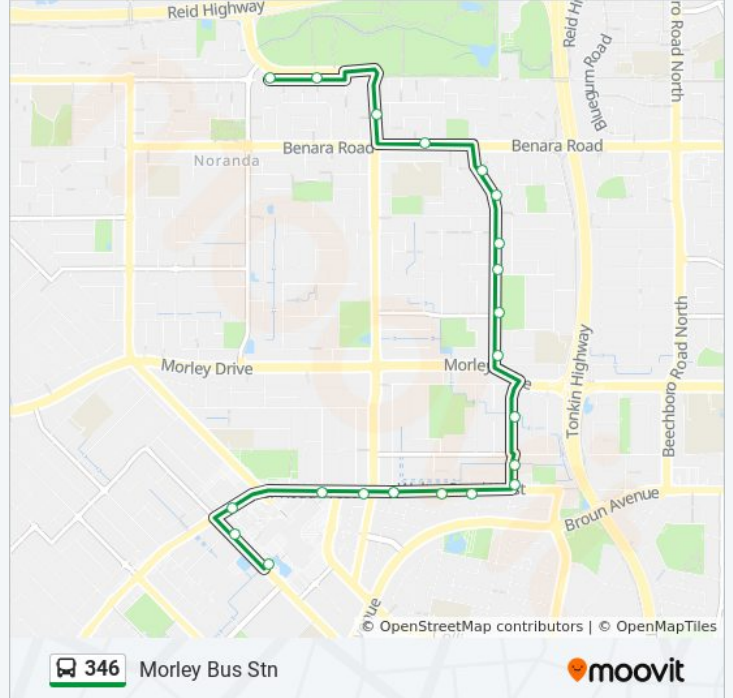

 346

Morley Bus Stn - Widgee Rd After Mcgilvray Av

[Get The App](#)

The 346 bus line (Morley Bus Stn - Widgee Rd After Mcgilvray Av) has 2 routes. For regular weekdays, their operation hours are:

(1) Morley Bus Stn: 8:12 AM - 5:12 PM (2) Noranda: 9:33 AM - 6:35 PM

Use the Moovit App to find the closest 346 bus station near you and find out when is the next 346 bus arriving.

**Direction: Morley Bus Stn**

21 stops

[VIEW LINE SCHEDULE](#)

- Widgee Rd After Mcgilvray Av
- Widgee Rd Before Mayer Cl
- Crimea St After Cardwell Av
- Benara Rd After Watt Rd
- Emberson Rd After Benara Rd
- Emberson Rd After Mcpherson Av
- Emberson Rd After Bagden Pl
- Emberson Rd After Hardwick St
- Emberson Rd After Spruce Rd
- Emberson Rd After Paine Rd
- Bath Rd After Woking St
- Bath Rd After Robinson Rd
- Bath Rd Before Walter Rd
- Walter Rd After Bath Rd
- Walter Rd Before Silverwood St
- Walter Rd After Silverwood St
- Walter Rd After Crimea St
- Walter Rd After Collier Rd
- Walter Rd After Progress St
- Russell St After Boag Rd
- Morley Bus Stn

**346 bus Info**

**Direction:** Morley Bus Stn

**Stops:** 21

**Trip Duration:** 15 min

**Line Summary:**

**Direction: Noranda**

20 stops

[VIEW LINE SCHEDULE](#)

**346 bus Info**

**Direction:** Noranda

**Stops:** 20

**Trip Duration:** 16 min

**Line Summary:**

Widgee Rd Before Dawson Cl

Widgee Rd After Mcgilvray Av

346 bus time schedules and route maps are available in an offline PDF at [moovitapp.com](https://moovitapp.com). Use the [Moovit App](#) to see live bus times, train schedule or subway schedule, and step-by-step directions for all public transit in Perth.