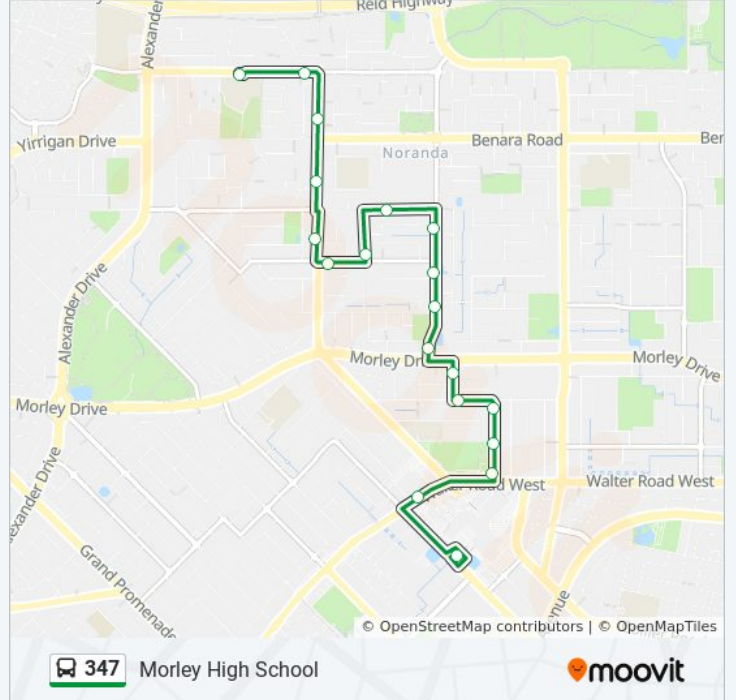

Morley Bus Stn

Walter Rd After Russell St

Wheeler St After Walter Rd

Wheeler St Before Mangini St

Wheeler St Before Halvorson Rd

Halvorson Rd Before Timms Pl

Timms Pl After Eaton St

Mcgilvray Av After Morley Dr

Mcgilvray Av After Lincoln Rd

Mcgilvray Av After Crowhurst Wy

Mcgilvray Av After Wolseley Rd

Wylde Rd After Mcgilvray Av

Cooper Rd Before Wolseley Rd

Wolseley Rd After Charlwood Wy

Camboon Rd After Wolseley Rd

Camboon Rd After Noranda Pl

Camboon Rd Before Bramwell Rd

Widgee Rd After Camboon Rd

347 bus Time Schedule

Morley High School Route Timetable:

Sunday	9:00 AM - 7:05 PM
Monday	9:00 AM - 7:05 PM
Tuesday	8:13 AM - 7:55 PM
Wednesday	8:13 AM - 7:55 PM
Thursday	8:13 AM - 7:55 PM
Friday	9:00 AM - 7:05 PM
Saturday	8:58 AM - 8:10 PM

347 bus Info

Direction: Morley High School

Stops: 19

Trip Duration: 14 min

Line Summary:

347 bus time schedules and route maps are available in an offline PDF at moovitapp.com. Use the [Moovit App](#) to see live bus times, train schedule or subway schedule, and step-by-step directions for all public transit in Perth.