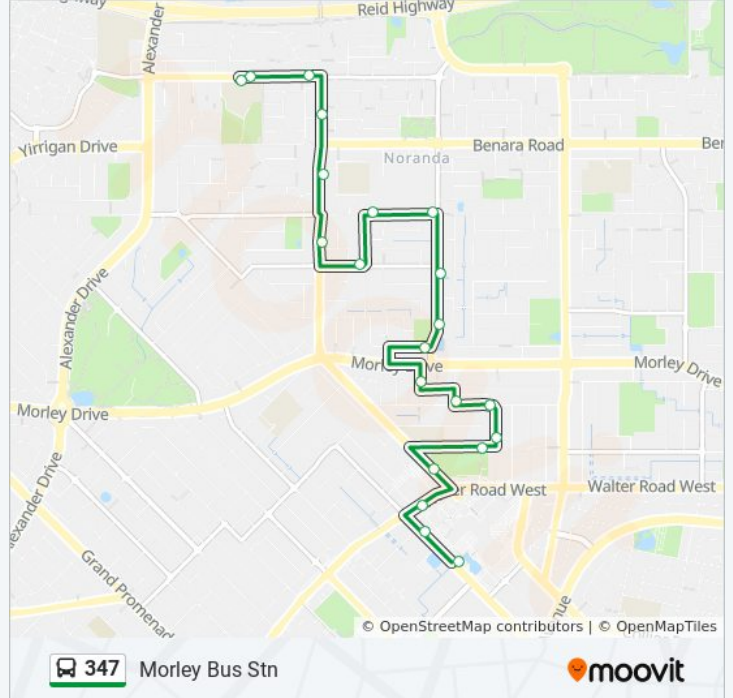

21 stops

[VIEW LINE SCHEDULE](#)

- School Access Rd Morley High School
- Widgee Rd After Luderman Rd
- Widgee Rd Before Camboon Rd
- Camboon Rd Before Bramwell Rd
- Camboon Rd After Benara Rd
- Camboon Rd After Noranda Pl
- Wolseley Rd Before Cooper Rd
- Wylde Rd After Cooper Rd
- Wylde Rd Before Mcgilvray Av
- Mcgilvray Av After Wolseley Rd
- Mcgilvray Av After Lincoln Rd
- Robann Wy After Mcgilvray Av
- Ballarat St Before Brisbane St
- Timms Pl Before Halvorson Rd
- Halvorson Rd Before Wheeler St
- Wheeler St Before Candy St
- Mangini St Before Lee St
- Wellington Rd Before Walter Rd
- Walter Rd After Progress St
- Russell St After Boag Rd
- Morley Bus Stn

347 bus Time Schedule

Morley Bus Stn Route Timetable:

Sunday	8:40 AM - 5:40 PM
Monday	8:40 AM - 5:40 PM
Tuesday	5:33 AM - 5:04 PM
Wednesday	5:33 AM - 5:04 PM
Thursday	5:33 AM - 5:04 PM
Friday	8:40 AM - 5:40 PM
Saturday	7:52 AM - 7:23 PM

347 bus Info

Direction: Morley Bus Stn

Stops: 21

Trip Duration: 17 min

Line Summary:

Direction: Morley High School

19 stops

[VIEW LINE SCHEDULE](#)

Morley Bus Stn

Walter Rd After Russell St

Wheeler St After Walter Rd

Wheeler St Before Mangini St

Wheeler St Before Halvorson Rd

Halvorson Rd Before Timms Pl

Timms Pl After Eaton St

Mcgilvray Av After Morley Dr