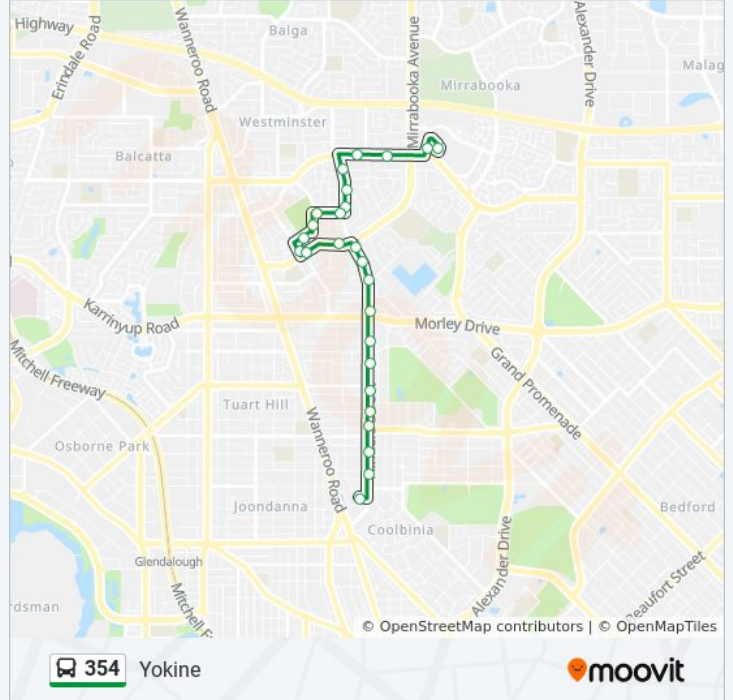

354 bus Info

Direction: Mirrabooka Bus Stn

Stops: 28

Trip Duration: 18 min

Line Summary:

Flinders St Before Koorooda Rd
 Flinders St Before Ravenswood Dr
 Ravenswood Dr Before Changton Wy
 Ravenswood Dr After Majella Rd
 Ravenswood Dr Before Mirrabooka Av
 Chesterfield Rd After Yirrigan Dr
 Mirrabooka Bus Stn

Direction: Yokine

26 stops

[VIEW LINE SCHEDULE](#)

Mirrabooka Bus Stn
 Chesterfield Rd After Mirrabooka Stn
 Ravenswood Dr After Arun Pl
 Ravenswood Dr After Winchelsea Rd
 Flinders St Before Koorooda Rd
 Flinders St After Lewes Rd
 Flinders St After Hove Ct
 Ilumba Rd Before Ilumba Wy
 Ilumba Rd Before Carcoola St
 Carcoola St After Ilumba Rd
 Sylvia St After Carcoola St
 Hillsborough Dr Before Nollamara Av
 Nollamara Av After Hillsborough Dr
 Nollamara Av Before Apará Wy
 Flinders St After Nollamara Av
 Flinders St Before Karabil Rd
 Flinders St After Narrung Wy
 Flinders St After Windemere Cr

354 bus Info

Direction: Yokine

Stops: 26

Trip Duration: 17 min

Line Summary:

Flinders St After Clarice Av
Flinders St Before Villiers St
Flinders St After Royal St
Flinders St After Raymond St
Flinders St Before Blythe Av
Flinders St Before Hector St
Flinders St After Wellington Pde
Nangar St After Flinders St