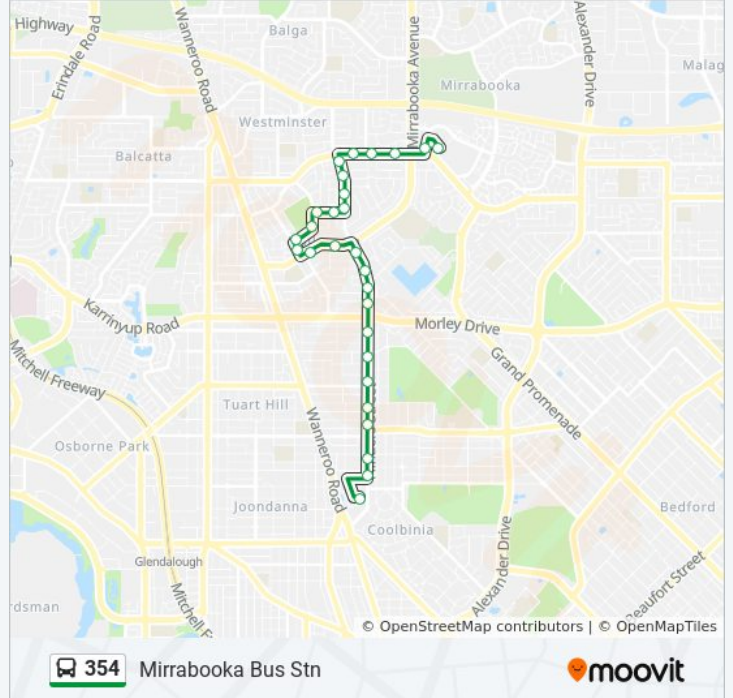

Use the Moovit App to find the closest 354 bus station near you and find out when is the next 354 bus arriving.

Direction: Mirrabooka Bus Stn

28 stops

[VIEW LINE SCHEDULE](#)

- Nangar St After Flinders St
- Flinders St After Daley St
- Flinders St Before Hector St
- Flinders St Before Lawley St
- Flinders St After Tuart St
- Flinders St After Royal St
- Flinders St Before Swan St
- Flinders St After Swan St
- Flinders St After Morley Dr
- Flinders St Before Narrung Wy
- Flinders St After Narrung Wy
- Flinders St Before Karabil Wy
- Nollamara Av Before Sussex St
- Nollamara Av Before Hillsborough Dr
- Hillsborough Dr After Nollamara Av
- Sylvia St After Hillsborough Dr
- Carcoola St After Sylvia St
- Ilumba Rd After Carcoola St
- Ilumba Rd Before Ilumba Wy
- Flinders St After Ilumba Rd
- Flinders St After Eastbourne Cr

354 bus Info

Direction: Mirrabooka Bus Stn

Stops: 28

Trip Duration: 18 min

Line Summary:

Flinders St Before Koorooda Rd
 Flinders St Before Ravenswood Dr
 Ravenswood Dr Before Changton Wy
 Ravenswood Dr After Majella Rd
 Ravenswood Dr Before Mirrabooka Av
 Chesterfield Rd After Yirrigan Dr
 Mirrabooka Bus Stn

Direction: Yokine

26 stops

[VIEW LINE SCHEDULE](#)

Mirrabooka Bus Stn
 Chesterfield Rd After Mirrabooka Stn
 Ravenswood Dr After Arun Pl
 Ravenswood Dr After Winchelsea Rd
 Flinders St Before Koorooda Rd
 Flinders St After Lewes Rd
 Flinders St After Hove Ct
 Ilumba Rd Before Ilumba Wy
 Ilumba Rd Before Carcoola St
 Carcoola St After Ilumba Rd
 Sylvia St After Carcoola St
 Hillsborough Dr Before Nollamara Av
 Nollamara Av After Hillsborough Dr
 Nollamara Av Before Apará Wy
 Flinders St After Nollamara Av
 Flinders St Before Karabil Rd
 Flinders St After Narrung Wy
 Flinders St After Windemere Cr