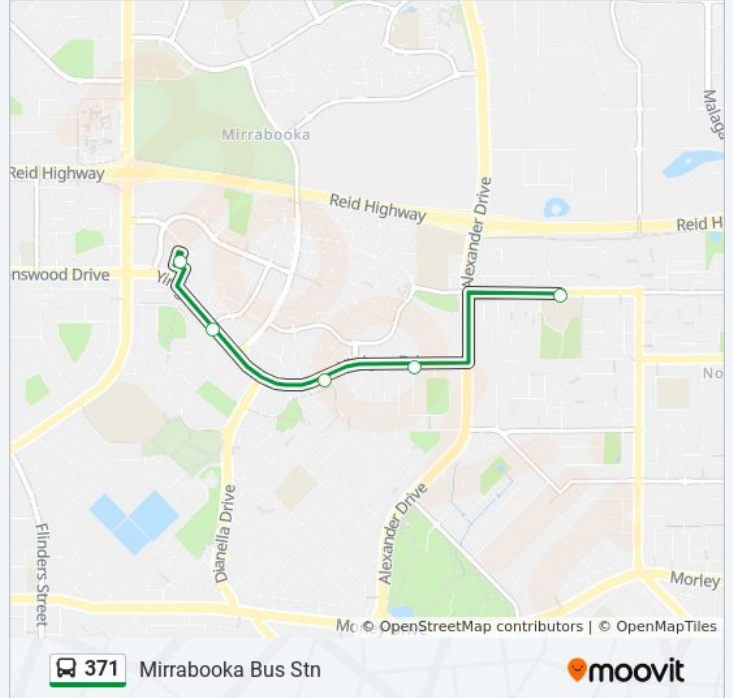

Direction: Balga

16 stops

[VIEW LINE SCHEDULE](#)

Warwick Stn
Beach Rd After Springvale Dr
Beach Rd Before Dorchester Av
Beach Rd After Dorchester Av
Beach Rd After Erindale Rd
Beach Rd After Lloyd Dr
Wanneroo Rd After Beach Rd
Treen St After Derrington Cr
Treen St Before Derrington Cr
Muswell St After Cartwright Rd
Culloton Cr After Muswell St
Culloton Cr After Chisholm Wy
Camberwell Rd After Culloton Rd
Camberwell Rd After Balney St
Markham Wy Balga Senior High School
Princess Rd Before Fletching St

371 bus Info

Direction: Balga

Stops: 16

Trip Duration: 28 min

Line Summary:

Direction: Mirrabooka Bus Stn
 5 stops
[VIEW LINE SCHEDULE](#)

- School Access Rd Morley High School
- Yirrigan Dr After Escallonia St
- Yirrigan Dr After Avocado Dr
- Yirrigan Dr After Coralberry Cr
- Mirrabooka Bus Stn

371 bus Info
Direction: Mirrabooka Bus Stn
Stops: 5
Trip Duration: 14 min
Line Summary:

Direction: Morley Bus Stn

46 stops

[VIEW LINE SCHEDULE](#)

- Warwick Stn
- Beach Rd After Springvale Dr
- Beach Rd Before Dorchester Av
- Beach Rd After Dorchester Av
- Beach Rd After Erindale Rd
- Beach Rd After Lloyd Dr
- Wanneroo Rd After Beach Rd
- Treen St After Derrington Cr
- Treen St Before Derrington Cr
- Muswell St After Cartwright Rd
- Culloton Cr After Muswell St
- Culloton Cr After Chisholm Wy
- Camberwell Rd After Culloton Rd
- Camberwell Rd After Balney St
- Princess Rd Before Fletching St
- Princess Rd After Dallington Cr
- Princess Rd After Storrington Cr
- Princess Rd After Steyning Wy

Wellington Rd Before Walter Rd

Walter Rd After Progress St

Russell St After Boag Rd

Morley Bus Stn

Direction: Warwick Stn

45 stops

[VIEW LINE SCHEDULE](#)

Morley Bus Stn