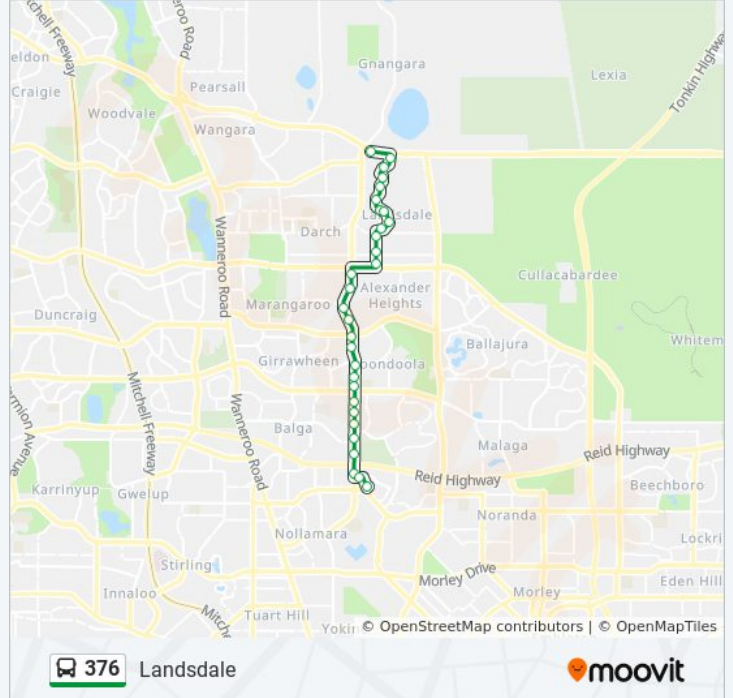

**376 bus Info**

**Direction:** Landsdale

**Stops:** 30

**Trip Duration:** 23 min

**Line Summary:**

Rangeview Rd After Landsdale Rd  
 Rangeview Rd Before Kingsway Rd  
 Abbotswood Dr After Stonewall Cct  
 Abbotswood Dr After Stonewall Cct  
 The Broadview After Abbotswood Dr  
 The Broadview After Ringrose Hts  
 The Broadview After Heathfield Dr  
 Southmead Dr After Brookway Rtt  
 Southmead Dr After Cantrell Cct  
 Warradale Tce After Priest Rd  
 Coverwood Prom Before Gnangara Rd  
 Gnangara Rd After Priest Rd

**Direction: Mirrabooka Bus Stn**

47 stops

[VIEW LINE SCHEDULE](#)

Whitfords Stn  
 Whitfords Av After Mitchell Fwy  
 Whitfords Av Before Timbercrest Rise  
 Whitfords Av After Timbercrest Rise  
 Whitfords Av After Trappers Dr  
 Whitfords Av After Barridale Dr  
 Whitfords Av After Moolanda Bvd  
 Whitfords Av Before Wanneroo Rd  
 Wanneroo Rd After Whitfords Av  
 Gnangara Rd After Buffalo Av  
 Gnangara Rd After Marathon Loop  
 Gnangara Rd Before Rigali Wy  
 Gnangara Rd Before Klaraborg Dr  
 Gnangara Rd Before Hartman Dr  
 Gnangara Rd Before Callaway St  
 Gnangara Rd After Prestige Dr  
 Gnangara Rd Before Ocean Reef Rd

**376 bus Info**

**Direction:** Mirrabooka Bus Stn

**Stops:** 47

**Trip Duration:** 24 min

**Line Summary:**

Gnangara Rd After Sydney Rd

Coverwood Prom Before Rozelle Cr

Warradale Tce After Coverwood Prom