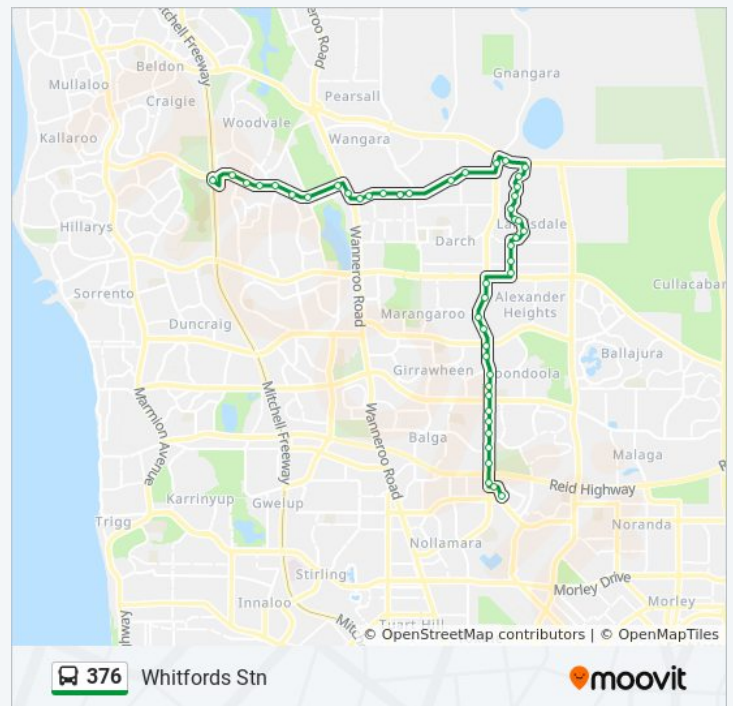

Rangeview Rd Before Kingsway Rd

Abbotswood Dr After Stonewall Cct

Abbotswood Dr After Stonewall Cct

The Broadview After Abbotswood Dr

The Broadview After Ringrose Hts

The Broadview After Heathfield Dr

Southmead Dr After Brookway Rtt

Southmead Dr After Cantrell Cct

Warradale Tce After Priest Rd

Coverwood Prom Before Gnangara Rd

Gnangara Rd After Priest Rd

Gnangara Rd After Ocean Reef Rd

Gnangara Rd Before Prestige Dr

Sunday	Not Operational
Monday	Not Operational
Tuesday	6:00 AM - 5:27 PM
Wednesday	6:00 AM - 5:27 PM
Thursday	6:00 AM - 5:27 PM
Friday	Not Operational
Saturday	Not Operational

### 376 bus Info

**Direction:** Whitfords Stn

**Stops:** 47

**Trip Duration:** 39 min

**Line Summary:**

Gnangara Rd Before Callaway St

Gnangara Rd After Hartman Dr

Gnangara Rd Before Klaraborg Dr