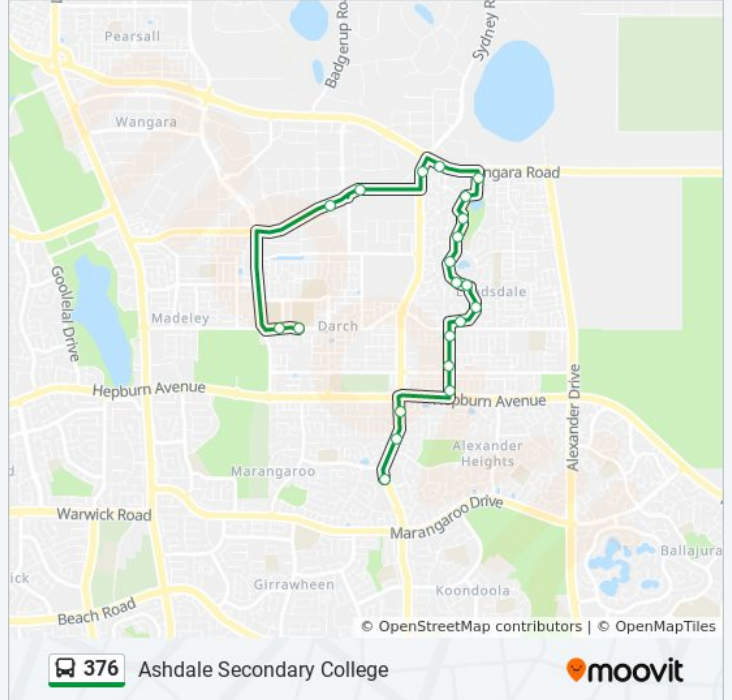

### Direction: Ashdale Secondary College

21 stops

[VIEW LINE SCHEDULE](#)

- Mirrabooka Av After Griffon Wy
- Mirrabooka Av After Errina Rd
- Mirrabooka Av After Berkley Rd
- Rangeview Rd After Hepburn Av
- Rangeview Rd After Landsdale Rd
- Rangeview Rd Before Kingsway Rd
- Abbotswood Dr After Stonewall Cct
- Abbotswood Dr After Stonewall Cct
- The Broadview After Abbotswood Dr
- The Broadview After Ringrose Hts
- The Broadview After Heathfield Dr
- Southmead Dr After Brookway Rtt
- Southmead Dr After Cantrell Cct
- Warradale Tce After Priest Rd
- Coverwood Prom Before Gnangara Rd
- Gnangara Rd After Priest Rd
- Gnangara Rd After Ocean Reef Rd
- Gnangara Rd Before Prestige Dr
- Gnangara Rd Before Callaway St
- Kingsway . After Hartman Dr
- Kingsway Stand 2

### 376 bus Info

**Direction:** Ashdale Secondary College

**Stops:** 21

**Trip Duration:** 24 min

**Line Summary:**

**Direction: Landsdale**

30 stops

[VIEW LINE SCHEDULE](#)

**376 bus Info**

**Direction:** Landsdale

**Stops:** 30

**Trip Duration:** 23 min

**Line Summary:**

Rangeview Rd After Landsdale Rd  
 Rangeview Rd Before Kingsway Rd  
 Abbotswood Dr After Stonewall Cct  
 Abbotswood Dr After Stonewall Cct  
 The Broadview After Abbotswood Dr  
 The Broadview After Ringrose Hts  
 The Broadview After Heathfield Dr  
 Southmead Dr After Brookway Rtt  
 Southmead Dr After Cantrell Cct  
 Warradale Tce After Priest Rd  
 Coverwood Prom Before Gnangara Rd  
 Gnangara Rd After Priest Rd