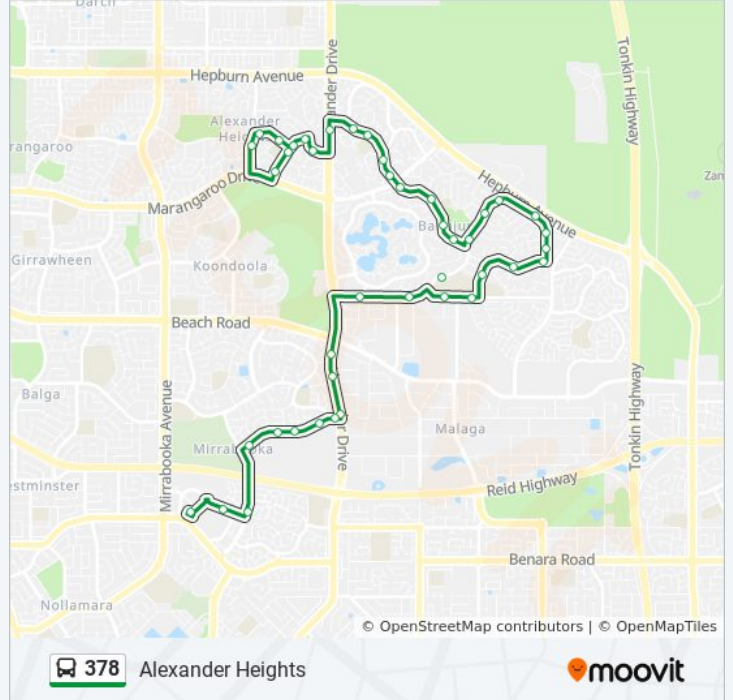

**378 bus Info**

**Direction:** Alexander Heights

**Stops:** 42

**Trip Duration:** 28 min

**Line Summary:**

Kingfisher Av Before Pintail Pde

Kingfisher Av Before Meadowview Dr

Kingfisher Av After Lyrebird Sq

Illawarra Cr Before Redgum Dr

Illawarra Cr After Redgum Dr

Alexander Dr After Illawarra Cr

Greenpark Rd After Alexander Dr

Northumberland Av After Greenpark Rd

Northumberland Av Before Cromwell Rd

Cromwell Rd After Northumberland Av

Cromwell Rd After Halwest Wy

The Avenue After Adora St

Northumberland Av After Marangaroo Dr

Northumberland Av After Adaia Dr

**Direction: Mirrabooka Bus Stn**

36 stops

[VIEW LINE SCHEDULE](#)

Northumberland Av After Adaia Dr