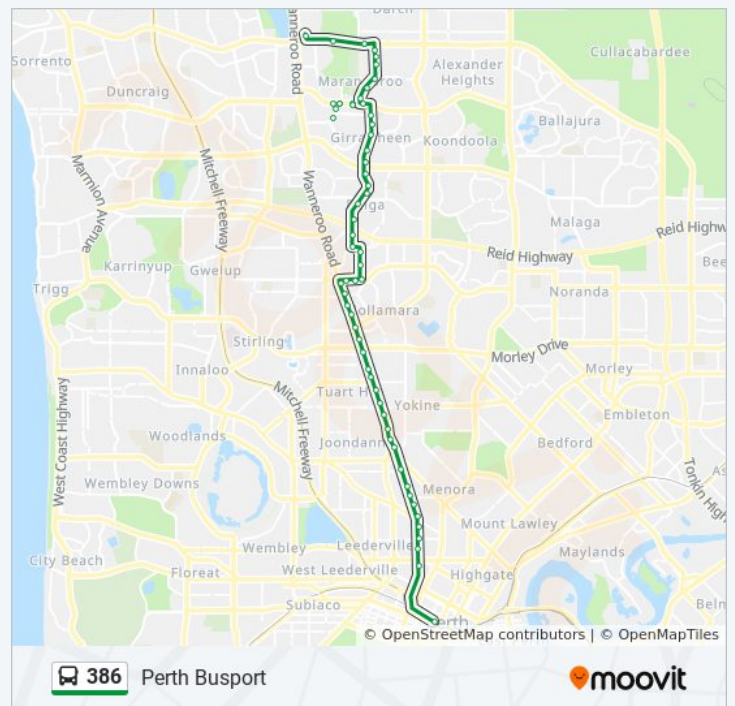

386 bus Info

Direction: Kingsway City Shop Ctr

Stops: 58

Trip Duration: 40 min

Line Summary:

Wanneroo Rd After Nollamara Av

Wanneroo Rd After Sylvia St

Wanneroo Rd Before Ravenswood Dr

Marangaroo Dr After Templeton Cr

Marangaroo Dr After Berwyn Rd

Marangaroo Dr After Highclere Bvd

Girrawheen Av Before Hudson Av

Girrawheen Av After Calvert Wy

Girrawheen Av After Amberton Av

Girrawheen Av Before Casserley Av

Girrawheen Av After Bardsley Av

Princess Rd After Coniston Wy

Princess Rd After Ullswater Pl

Princess Rd After Honister Cl

386 bus Time Schedule

Perth Busport Route Timetable:

Sunday	6:54 AM - 10:27 PM
Monday	6:54 AM - 10:27 PM
Tuesday	4:41 AM - 11:23 PM
Wednesday	4:41 AM - 11:23 PM
Thursday	4:41 AM - 11:23 PM
Friday	6:54 AM - 10:27 PM
Saturday	5:21 AM - 11:21 PM

386 bus Info

Direction: Perth Busport

Stops: 59

Trip Duration: 41 min

Line Summary:

Princess Rd Before Fletching St

Princess Rd After Dallington Cr

Princess Rd After Storrington Cr