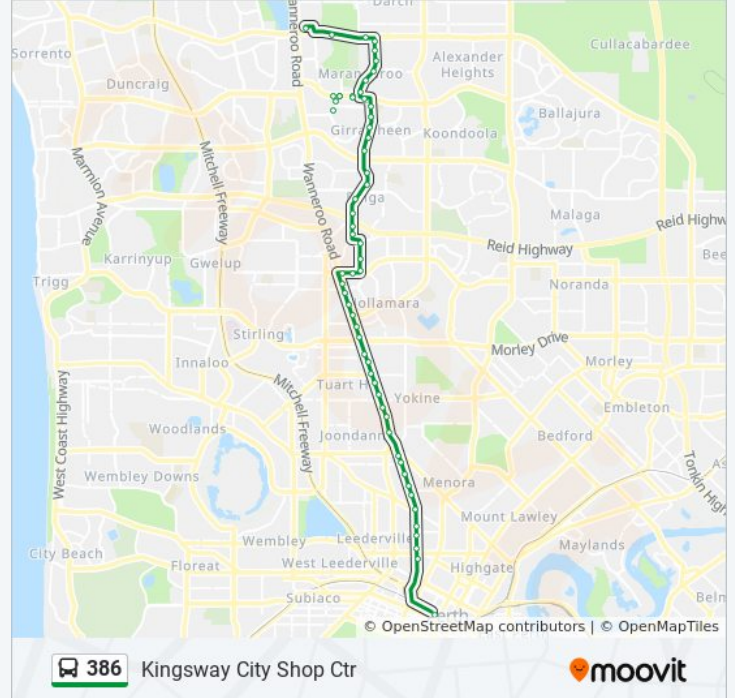

386 bus Info

Direction: Kingsway City Shop Ctr

Stops: 58

Trip Duration: 40 min

Line Summary:

Wanneroo Rd After Nollamara Av

Wanneroo Rd After Sylvia St

Wanneroo Rd Before Ravenswood Dr

Templeton Cr After Clover Sq

Marangaroo Dr After Templeton Cr

Marangaroo Dr After Berwyn Rd

Highclere Bvd After Marangaroo Dr

Highclere Bvd After Le Grand Gdns

Highclere Bvd Before Rawlinson Dr

Highclere Bvd After Le Grand Gdns

Highclere Bvd After Ellenbrae Pl

Highclere Bvd Before Hepburn Av

Hepburn Av Before Hartman Dr

Hepburn Av Before Giralt Rd

Access Rd - Kingsway City Shop Ctr

Direction: Perth Busport

59 stops

[VIEW LINE SCHEDULE](#)

Access Rd - Kingsway City Shop Ctr

Hepburn Av After Giralt Rd

Hepburn Av After Hartman Dr

Highclere Bvd After Hepburn Av

Highclere Bvd After Berkley Rd

Highclere Bvd After Ellenbrae Pl

Highclere Bvd After Rawlinson Dr