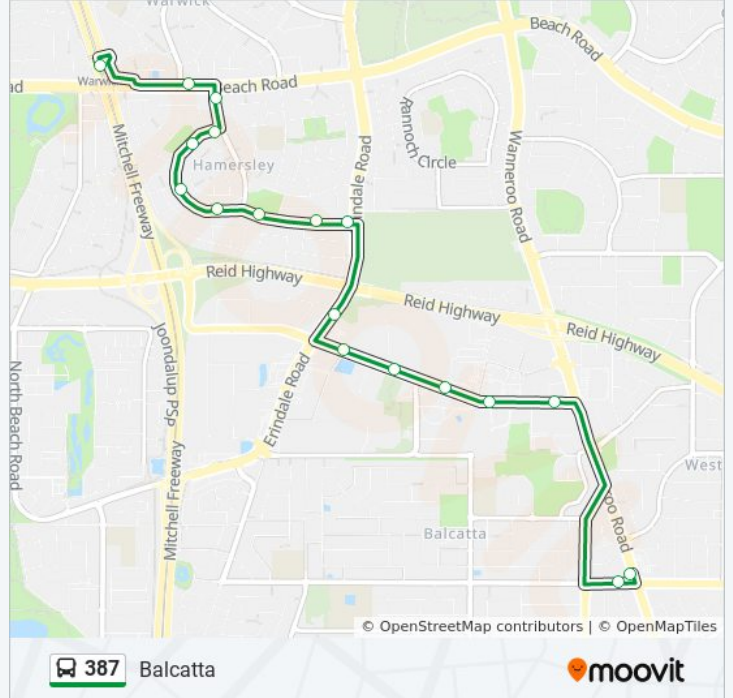

Use the Moovit App to find the closest 387 bus station near you and find out when is the next 387 bus arriving.

**Direction: Balcatta**  
 18 stops  
[VIEW LINE SCHEDULE](#)

**387 bus Time Schedule**  
 Balcatta Route Timetable:

**387 bus Info**  
**Direction:** Balcatta  
**Stops:** 18  
**Trip Duration:** 16 min  
**Line Summary:**

**Direction: Perth Busport**

44 stops

[VIEW LINE SCHEDULE](#)

- Warwick Stn
- Beach Rd After Springvale Dr
- Belvedere Rd After Beach Rd
- Eglinton Cr After Belvedere Rd
- Eglinton Cr Before Felstead Cr
- Eglinton Cr After Bentley St
- Eglinton Cr After Barnato St
- Eglinton Cr Before Dutton Cr
- Eglinton Cr After Hornet St
- Eglinton Cr Before Erindale Rd
- Erindale Rd After Reid Hwy
- Balcatta Rd After Erindale Rd
- Balcatta Rd Before Natalie Wy
- Balcatta Rd Before Kenhelm St
- Balcatta Rd After Geddes St
- Balcatta Rd Before Wanneroo Rd
- Wanneroo Rd After Amberley Wy
- Wanneroo Rd After Main St

**387 bus Info**

**Direction:** Perth Busport

**Stops:** 44

**Trip Duration:** 38 min

**Line Summary:**

Wanneroo Rd Before Amelia St  
 Wanneroo Rd After Amelia St  
 Wanneroo Rd Before Ravenswood Dr  
 Wanneroo Rd After Ravenswood Dr  
 Wanneroo Rd After Sylvia St  
 Wanneroo Rd After Nollamara Av  
 Wanneroo Rd After Harrison St  
 Wanneroo Rd After Morley Dr  
 Wanneroo Rd After Swan St  
 Wanneroo Rd Before Royal St  
 Wanneroo Rd After Royal St  
 Wanneroo Rd After Lawley St  
 Wanneroo Rd Before Hector St  
 Wanneroo Rd After Mcdonald St  
 Wanneroo Rd Before London St  
 Wanneroo Rd - Dog Swamp Shopping Ctr  
 Charles St After Hilda St  
 Charles St After Selkirk St  
 Charles St After Paddington St  
 Charles St After Elizabeth St  
 Charles St After Waugh St  
 Charles St After Angove St  
 Charles St After Albert St  
 Charles St After Alma Rd  
 Charles St After Vincent St  
 Perth Busport