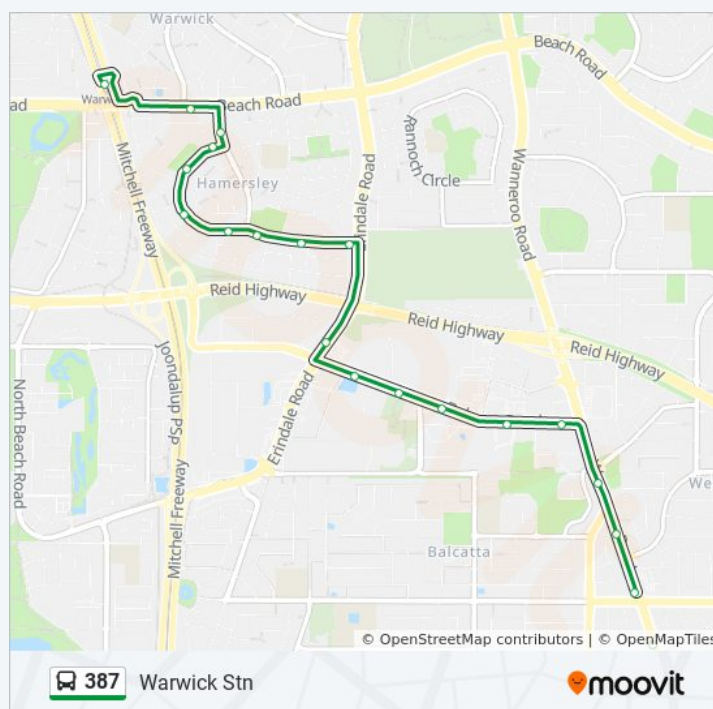

**387 bus Info**

**Direction:** Perth Busport

**Stops:** 44

**Trip Duration:** 38 min

**Line Summary:**

Wanneroo Rd Before Amelia St  
 Wanneroo Rd After Amelia St  
 Wanneroo Rd Before Ravenswood Dr  
 Wanneroo Rd After Ravenswood Dr  
 Wanneroo Rd After Sylvia St  
 Wanneroo Rd After Nollamara Av  
 Wanneroo Rd After Harrison St  
 Wanneroo Rd After Morley Dr  
 Wanneroo Rd After Swan St  
 Wanneroo Rd Before Royal St  
 Wanneroo Rd After Royal St  
 Wanneroo Rd After Lawley St  
 Wanneroo Rd Before Hector St  
 Wanneroo Rd After Mcdonald St  
 Wanneroo Rd Before London St  
 Wanneroo Rd - Dog Swamp Shopping Ctr  
 Charles St After Hilda St  
 Charles St After Selkirk St  
 Charles St After Paddington St  
 Charles St After Elizabeth St  
 Charles St After Waugh St  
 Charles St After Angove St  
 Charles St After Albert St  
 Charles St After Alma Rd  
 Charles St After Vincent St  
 Perth Busport

Wanneroo Rd After Swan St

Wanneroo Rd After Morley Dr

Wanneroo Rd Before Harrison St

Wanneroo Rd After Nollamara Av

Wanneroo Rd After Sylvia St

Wanneroo Rd Before Ravenswood Dr

Wanneroo Rd After Beryl St

Wanneroo Rd After Amelia St

Eglinton Cr After Erindale Rd

Eglinton Cr After Hornet St

Friday

9:17 AM - 5:17 PM

Saturday

8:17 AM - 5:16 PM

**387 bus Info**

**Direction:** Warwick Stn

**Stops:** 44

**Trip Duration:** 14 min

**Line Summary:**

Eglinton Cr After Dutton Cr

Eglinton Cr Before Barnato St

Eglinton Cr After Dutton Cr

Eglinton Cr Before Felstead Cr

Eglinton Cr After Driffield St