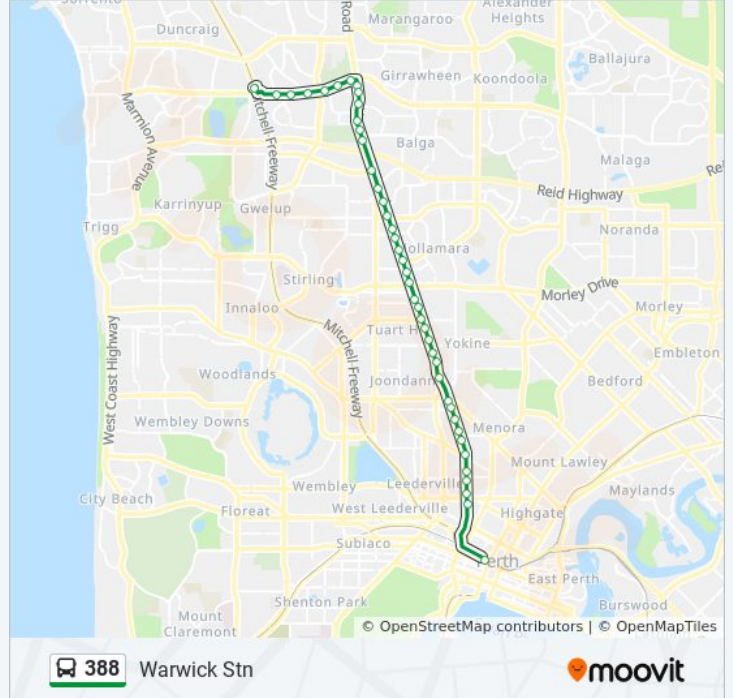

388 bus Info

Direction: Perth Busport

Stops: 40

Trip Duration: 35 min

Line Summary:

Wanneroo Rd After Swan St
 Wanneroo Rd Before Royal St
 Wanneroo Rd After Royal St
 Wanneroo Rd After Lawley St
 Wanneroo Rd Before Hector St
 Wanneroo Rd After Mcdonald St
 Wanneroo Rd Before London St
 Wanneroo Rd - Dog Swamp Shopping Ctr
 Charles St After Hilda St
 Charles St After Selkirk St
 Charles St After Paddington St
 Charles St After Elizabeth St
 Charles St After Waugh St
 Charles St After Angove St
 Charles St After Albert St
 Charles St After Alma Rd
 Charles St After Vincent St
 Perth Busport

Direction: Warwick Stn

42 stops

[VIEW LINE SCHEDULE](#)

Perth Busport
 Charles St After Ivy St
 Charles St After Vincent St
 Charles St Before Bourke St
 Charles St Before Albert St
 Charles St After Scarborough Beach Rd
 Charles St After Haynes St
 Charles St After Paddington St
 Charles St After Gill St
 Charles St After Carrington St
 Charles St Before Green St

388 bus Info

Direction: Warwick Stn

Stops: 42

Trip Duration: 33 min

Line Summary:

Wanneroo Rd After London St
Wanneroo Rd After Mcdonald St
Wanneroo Rd After Hector St
Wanneroo Rd After Cape St
Wanneroo Rd Before Royal St
Wanneroo Rd After Royal St
Wanneroo Rd Before Swan St
Wanneroo Rd After Swan St
Wanneroo Rd After Morley Dr
Wanneroo Rd Before Harrison St
Wanneroo Rd After Nollamara Av
Wanneroo Rd After Sylvia St
Wanneroo Rd Before Ravenswood Dr
Wanneroo Rd After Beryl St
Wanneroo Rd After Amelia St
Wanneroo Rd Before Main St
Wanneroo Rd After Main St
Wanneroo Rd - Stirling Central Shopping Ctr
Wanneroo Rd After Vickers St
Wanneroo Rd After Camberwell Rd
Wanneroo Rd After Blissett Wy
Wanneroo Rd After Culloton Cr
Wanneroo Rd After Treen St
Wanneroo Rd Before Beach Rd
Beach Rd Before Harray St
Beach Rd After Harray St
Beach Rd Before Erindale Rd
Beach Rd - Warwick Grove Shopping Ctr
Beach Rd After Glendale Av
Beach Rd After Belvedere Rd
Warwick Stn