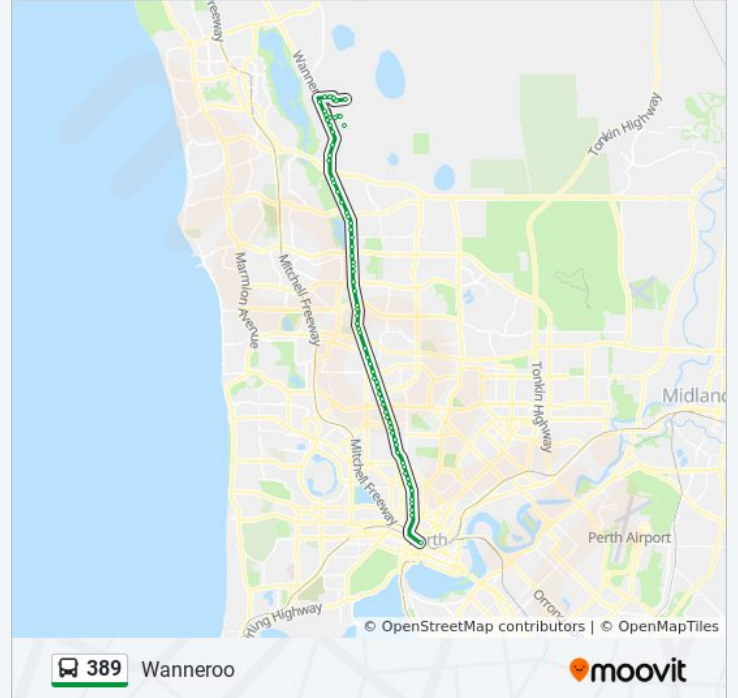

Wanneroo Rd Before Swan St

Wanneroo Rd After Swan St

Wanneroo Rd After Morley Dr

Wanneroo Rd Before Harrison St

Wanneroo Rd After Nollamara Av

Wanneroo Rd After Sylvia St

Wanneroo Rd Before Ravenswood Dr

Wanneroo Rd After Beryl St

Wanneroo Rd After Amelia St

Wanneroo Rd Before Main St

Wanneroo Rd After Main St

Wanneroo Rd - Stirling Central Shopping Ctr

Wanneroo Rd After Vickers St

Wanneroo Rd After Camberwell Rd

Wanneroo Rd After Blissett Wy

Wanneroo Rd After Culloton Cr

Wanneroo Rd After Treen St

Wanneroo Rd Before Beach Rd

Wanneroo Rd After Templeton Cr

Wanneroo Rd After Warwick Rd

Wanneroo Rd Before Gorman St

Wanneroo Rd After Gorman St

Wanneroo Rd After Parin Rd

Wanneroo Rd After Canham Wy

Wanneroo Rd - Kingsway City Shopping Ctr

Wanneroo Rd Before Kingsway

Wanneroo Rd Before Dalecross Rd

Wanneroo Rd Before Kingfisher Wy

Wanneroo Rd Before Gnangara Rd

Wanneroo Rd Before Hocking Rd

Wanneroo Rd After Whitfords Av

Wanneroo Rd Before Prindiville Dr

Wanneroo Rd After Medici Wy