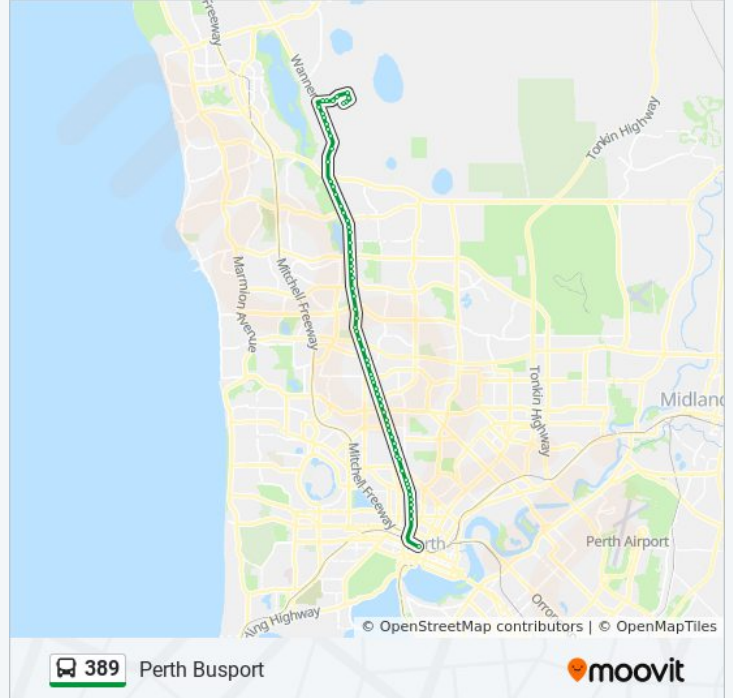

389 bus Info

Direction: Perth Busport

Stops: 66

Trip Duration: 51 min

Line Summary:

Wanneroo Rd After Gngangara Rd
Wanneroo Rd After Kingfisher Wy
Wanneroo Rd After Dalecross Rd
Wanneroo Rd After Kingsway
Wanneroo Rd - Kingsway City Shopping Ctr
Wanneroo Rd After Hepburn Av
Wanneroo Rd Before Parin Rd
Wanneroo Rd After Parin Rd
Wanneroo Rd Before Marangaroo Dr
Wanneroo Rd After Warwick Rd
Wanneroo Rd Before Templeton Cr
Wanneroo Rd After Beach Rd
Wanneroo Rd Before Culloton Cr
Wanneroo Rd After Culloton Cr
Wanneroo Rd Before Camberwell Rd
Wanneroo Rd Before Reid Hwy
Wanneroo Rd - Stirling Central Shopping Ctr
Wanneroo Rd After Amberley Wy
Wanneroo Rd After Main St
Wanneroo Rd Before Amelia St
Wanneroo Rd After Amelia St
Wanneroo Rd Before Ravenswood Dr
Wanneroo Rd After Ravenswood Dr
Wanneroo Rd After Sylvia St
Wanneroo Rd After Nollamara Av
Wanneroo Rd After Harrison St
Wanneroo Rd After Morley Dr
Wanneroo Rd After Swan St
Wanneroo Rd Before Royal St
Wanneroo Rd After Royal St
Wanneroo Rd After Lawley St
Wanneroo Rd Before Hector St
Wanneroo Rd After Mcdonald St

Charles St After Angove St

Charles St After Albert St

Charles St After Alma Rd

Charles St After Vincent St

Perth Busport

Direction: Wanneroo

70 stops

[VIEW LINE SCHEDULE](#)