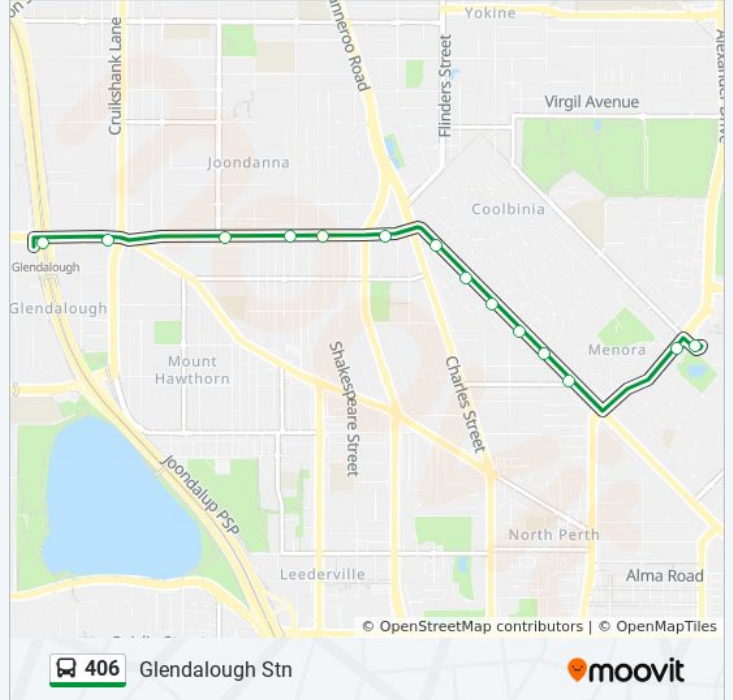

Bradford St After Alexander Dr

### 406 bus Info

**Direction:** Edith Cowan University Mount Lawley

**Stops:** 14

**Trip Duration:** 13 min

**Line Summary:**

### Direction: Glendalough Stn

14 stops

[VIEW LINE SCHEDULE](#)

- Bradford St After Alexander Dr
- Alexander Dr After Bradford St
- Walcott St After Redfern St
- Walcott St After Paddington St
- Walcott St After Klem Lane
- Walcott St After Ardross Cr
- Walcott St Before Elma St
- Walcott St After Hilda St
- Green St Before London
- Green St After Shakespeare
- Green St Before Flinders St
- Green St Before Stoneham
- Scarborough Beach Rd Before Donovan St
- Glendalough Stn

### 406 bus Info

**Direction:** Glendalough Stn

**Stops:** 14

**Trip Duration:** 13 min

**Line Summary:**

406 bus time schedules and route maps are available in an offline PDF at [moovitapp.com](https://moovitapp.com). Use the [Moovit App](#) to see live bus times, train schedule or subway schedule, and step-by-step directions for all public transit in Perth.