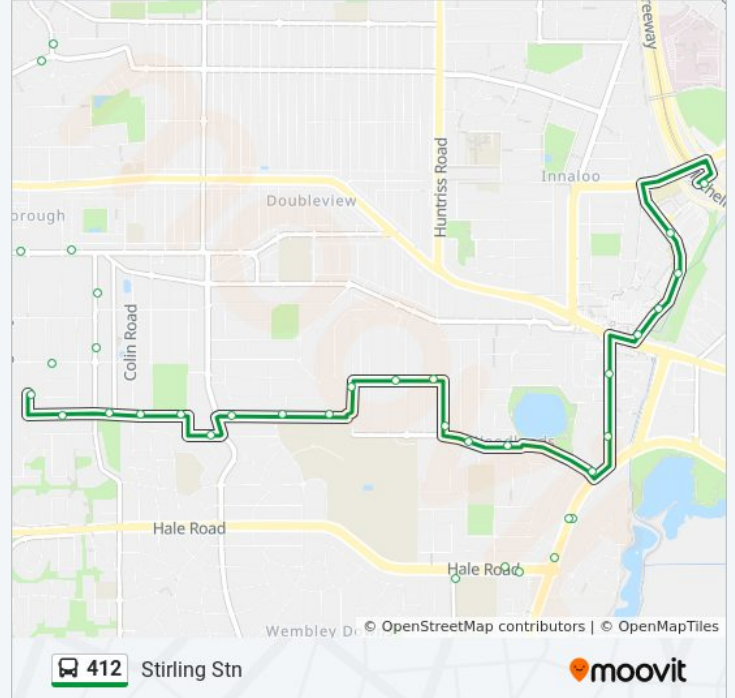

Cobb St After Weaponess Rd

Cobb St Before Olcote St

Cobb St Before Shearn Cr

Queenscliffe Rd After Oxcliffe Rd

Coronation St After Princess Rd

Coronation St After Alver Rd

Huntriss Rd Before Williamstown Rd

Rosewood Av After Carrick St

Rosewood Av Before Birchwood Av

Rosewood Av After Willow Rd

Pearson St After Granich Gdns

Hale Rd After Churchlands Av

Lucca St After Hale Rd

Tuscany Wy Before Mantua Cr

Tuscany Wy Newman College Churchlands
Stand 1

Hale Rd After Teakwood Av

Pearson St After Hale Rd

Pearson St After Elmwood Av

Liege St Before Talbot Rd

Liege St After Blackbutt Rd

Ellen Stirling Bvd - Innaloo Shopping Ctr

Ellen Stirling Bvd Before Oswald St

Ellen Stirling Bvd After Oswald St

Ellen Stirling Bvd - Ikea

Stirling Stn

412 bus time schedules and route maps are available in an offline PDF at moovitapp.com. Use the [Moovit App](#) to see live bus times, train schedule or subway schedule, and step-by-step directions for all public transit in Perth.

[About Moovit](#) · [MaaS Solutions](#) · [Supported Countries](#) · [Mooviter Community](#)

© 2024 Moovit - All Rights Reserved

Check Live Arrival Times