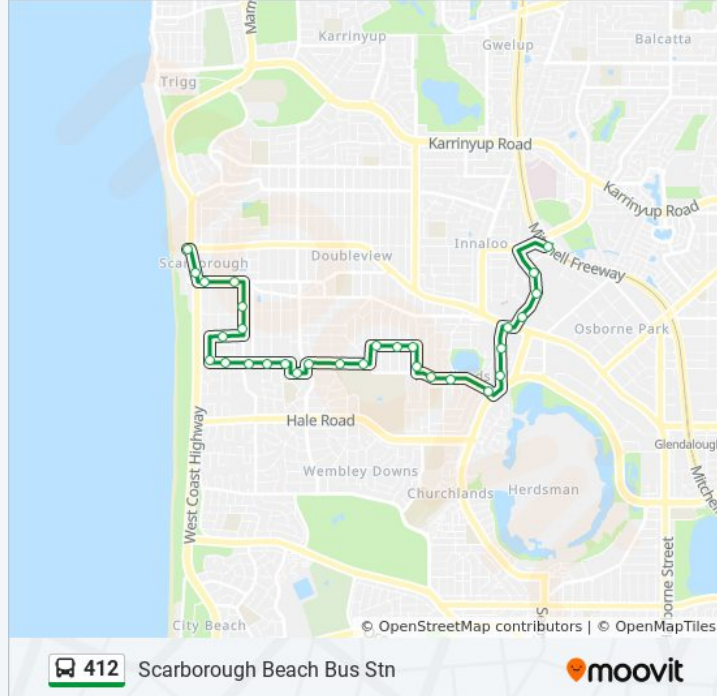

Direction: Scarborough Beach Bus Stn

30 stops

[VIEW LINE SCHEDULE](#)

Stirling Stn
 Ellen Stirling Bvd - Ikea
 Ellen Stirling Bvd Before Oswald St
 Ellen Stirling Bvd - Innaloo Shopping Centre
 Scarborough Beach Rd After Ellen Stirling Bvd
 Liege St Before Blackbutt Rd
 Liege St After Talbot Rd
 Rosewood Av Before Willow Rd
 Rosewood Av After Birchwood Av
 Rosewood Av After Sadoc St
 Huntriss Rd After Williamstown Rd
 Coronation St After Huntriss Rd
 Coronation St After Sydenham Rd
 Coronation St After Paramatta Rd
 Cobb St After Queenscliffe Rd
 Cobb St Before Olcote St
 Cobb St Before Weaponess Rd
 Dunrossil St After Bussell Rd

412 bus Info

Direction: Scarborough Beach Bus Stn

Stops: 30

Trip Duration: 26 min

Line Summary:

Cobb St After Corbett St
 Cobb St After Calais Rd
 Cobb St After Dover Rd
 Cobb St After Nola Av
 Hastings St After Cobb St
 Ventnor St After Oliver St
 Drabble Rd After Ventnor St
 Drabble Rd After Stewart St
 Brighton Rd After Drabble Rd
 Brighton Rd After Hastings St
 West Coast Hwy After Brighton Rd
 Scarborough Beach Bus Stn Stand 4

Direction: Stirling Stn

42 stops

[VIEW LINE SCHEDULE](#)

Elliott Rd St Marys School
 Elliott Rd Before Pearl Pde
 Pearl Pde After Neptune St
 West Coast Hwy After Pearl Pde
 Scarborough Beach Bus Stn Stand 3
 West Coast Hwy Before Brighton Rd
 Brighton Rd After West Coast Hwy
 Brighton Rd After Stanley St
 Drabble Rd After Brighton Rd
 Drabble Rd After Kay St
 Ventnor St After Stanley St
 Hastings St Before Bella Vst
 Cobb St Before Nola Av
 Cobb St Before Dover Rd
 Cobb St After Colin Rd
 Cobb St Before Corbett St
 Dunrossil St After Bussell Rd

412 bus Info

Direction: Stirling Stn

Stops: 42

Trip Duration: 29 min

Line Summary:

Cobb St After Weaponess Rd

Cobb St Before Olcote St

Cobb St Before Shearn Cr