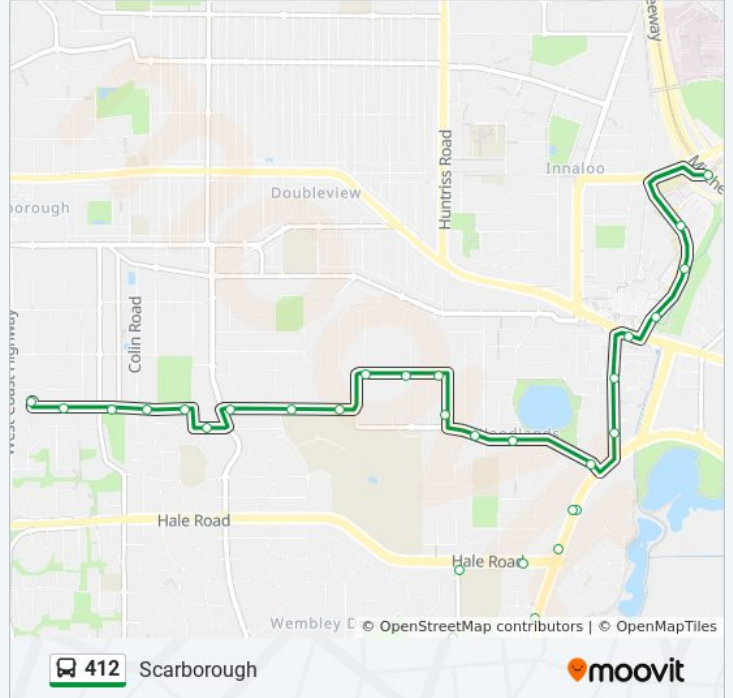

412 bus Info

Direction: Scarborough

Stops: 32

Trip Duration: 20 min

Line Summary:

Coronation St After Sydenham Rd
 Coronation St After Paramatta Rd
 Cobb St After Queenscliffe Rd
 Cobb St Before Olcote St
 Cobb St Before Weaponess Rd
 Dunrossil St After Bussell Rd
 Cobb St After Corbett St
 Cobb St After Calais Rd
 Cobb St After Dover Rd
 Cobb St After Nola Av
 Hastings St After Cobb St

Direction: Scarborough Beach Bus Stn

30 stops

[VIEW LINE SCHEDULE](#)

Stirling Stn
 Ellen Stirling Bvd - Ikea
 Ellen Stirling Bvd Before Oswald St
 Ellen Stirling Bvd - Innaloo Shopping Centre
 Scarborough Beach Rd After Ellen Stirling Bvd
 Liege St Before Blackbutt Rd
 Liege St After Talbot Rd
 Rosewood Av Before Willow Rd
 Rosewood Av After Birchwood Av
 Rosewood Av After Sadoc St
 Huntriss Rd After Williamstown Rd
 Coronation St After Huntriss Rd
 Coronation St After Sydenham Rd
 Coronation St After Paramatta Rd
 Cobb St After Queenscliffe Rd
 Cobb St Before Olcote St
 Cobb St Before Weaponess Rd
 Dunrossil St After Bussell Rd

412 bus Info

Direction: Scarborough Beach Bus Stn

Stops: 30

Trip Duration: 26 min

Line Summary:

Cobb St After Corbett St
 Cobb St After Calais Rd
 Cobb St After Dover Rd
 Cobb St After Nola Av
 Hastings St After Cobb St
 Ventnor St After Oliver St
 Drabble Rd After Ventnor St
 Drabble Rd After Stewart St
 Brighton Rd After Drabble Rd
 Brighton Rd After Hastings St
 West Coast Hwy After Brighton Rd
 Scarborough Beach Bus Stn Stand 4

412 bus Info

Direction: Stirling Stn

Stops: 42

Trip Duration: 29 min

Line Summary:

Cobb St After Weaponess Rd

Cobb St Before Olcote St

Cobb St Before Shearn Cr