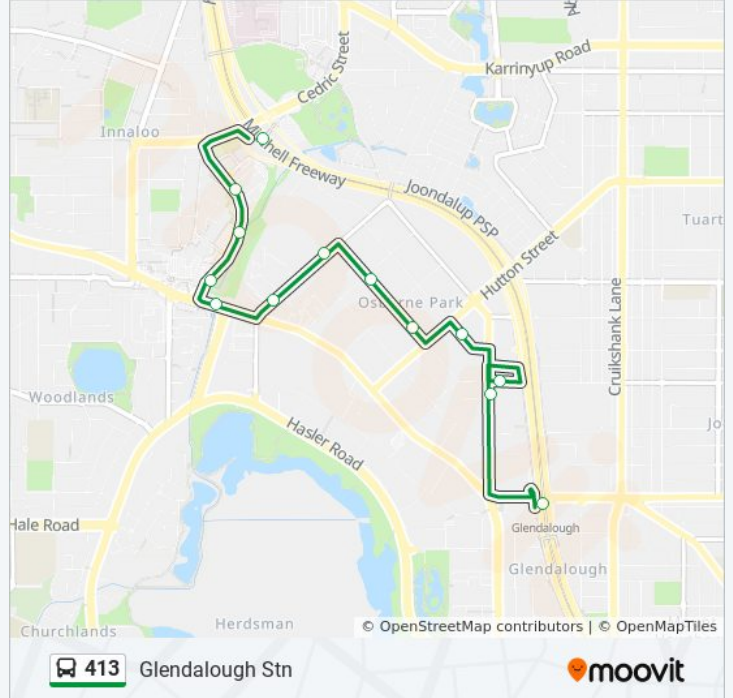

413

Glendalough Stn - Stirling Stn

Get The App

The 413 bus line (Glendalough Stn - Stirling Stn) has 2 routes. For regular weekdays, their operation hours are:
(1) Glendalough Stn: 6:34 AM - 3:12 PM(2) Stirling Stn: 3:47 PM - 4:29 PM
Use the Moovit App to find the closest 413 bus station near you and find out when is the next 413 bus arriving.

Direction: Glendalough Stn

13 stops

[VIEW LINE SCHEDULE](#)

- Stirling Stn
- Ellen Stirling Bvd - Ikea
- Ellen Stirling Bvd Before Oswald St
- Ellen Stirling Bvd - Innaloo Shopping Centre
- Scarborough Beach Rd After Ellen Stirling Bvd
- King Edward Rd Before Carbon Ct
- King Edward Rd After Howe St
- Guthrie St After Omalley St
- Guthrie St Before Hutton St
- Collingwood St After Hutton St
- Roberts St Activ Industries Osborne Park
- Frobisher St Before Colray Av
- Glendalough Stn

413 bus Info

Direction: Glendalough Stn

Stops: 13

Trip Duration: 15 min

Line Summary:

Direction: Stirling Stn

12 stops

[VIEW LINE SCHEDULE](#)

- Glendalough Stn
- Frobisher St Before Colray Av
- Collingwood St Before Hutton St
- Guthrie St Before Sundercombe St
- Guthrie St After Omalley St
- King Edward Rd Before Howe St
- King Edward Rd After Howe St
- Ellen Stirling Bvd - Innaloo Shopping Ctr
- Ellen Stirling Bvd Before Oswald St
- Ellen Stirling Bvd After Oswald St
- Ellen Stirling Bvd - Ikea
- Stirling Stn