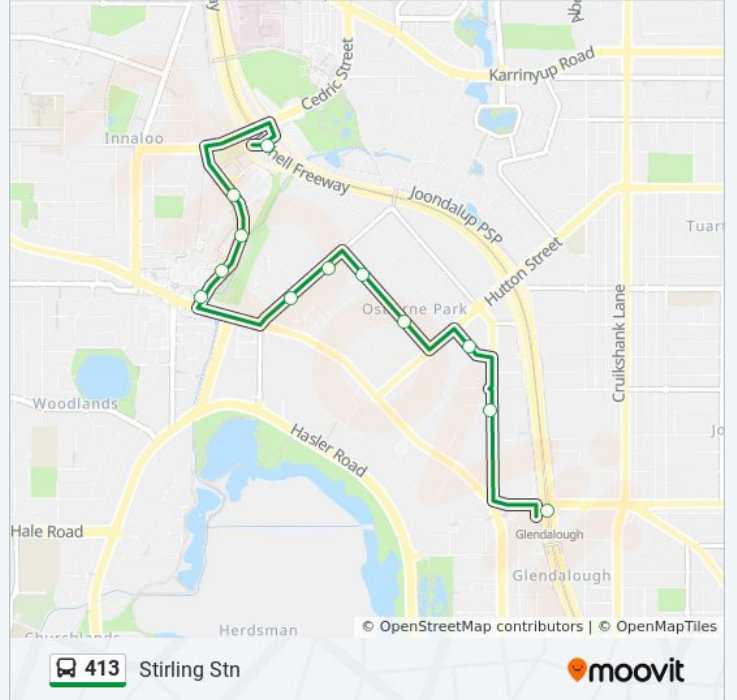

Direction: Glendalough Stn

13 stops

[VIEW LINE SCHEDULE](#)

- Stirling Stn
- Ellen Stirling Bvd - Ikea
- Ellen Stirling Bvd Before Oswald St
- Ellen Stirling Bvd - Innaloo Shopping Centre
- Scarborough Beach Rd After Ellen Stirling Bvd
- King Edward Rd Before Carbon Ct
- King Edward Rd After Howe St
- Guthrie St After Omalley St
- Guthrie St Before Hutton St
- Collingwood St After Hutton St
- Roberts St Activ Industries Osborne Park
- Frobisher St Before Colray Av
- Glendalough Stn

413 bus Info

Direction: Glendalough Stn

Stops: 13

Trip Duration: 15 min

Line Summary:

Direction: Stirling Stn

12 stops

[VIEW LINE SCHEDULE](#)

- Glendalough Stn
- Frobisher St Before Colray Av
- Collingwood St Before Hutton St
- Guthrie St Before Sundercombe St
- Guthrie St After Omalley St
- King Edward Rd Before Howe St
- King Edward Rd After Howe St
- Ellen Stirling Bvd - Innaloo Shopping Ctr
- Ellen Stirling Bvd Before Oswald St
- Ellen Stirling Bvd After Oswald St
- Ellen Stirling Bvd - Ikea
- Stirling Stn

413 bus Info

Direction: Stirling Stn

Stops: 12

Trip Duration: 23 min

Line Summary:

413 bus time schedules and route maps are available in an offline PDF at moovitapp.com. Use the [Moovit App](#) to see live bus times, train schedule or subway schedule, and step-by-step directions for all public transit in Perth.