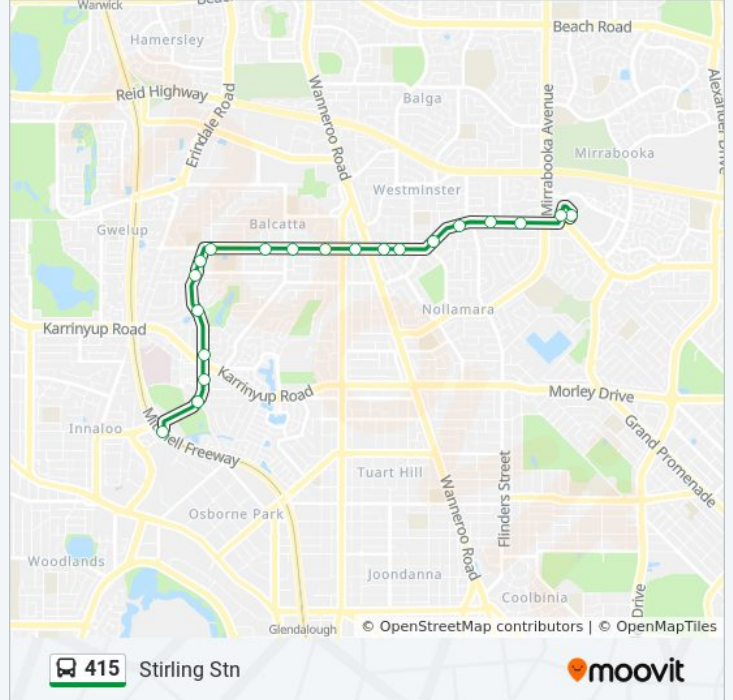

Use the Moovit App to find the closest 415 bus station near you and find out when is the next 415 bus arriving.

Direction: Mirrabooka Bus Stn

21 stops

[VIEW LINE SCHEDULE](#)

- Stirling Stn
- Cedric St Before George St
- Cedric St Before Karrinyup Rd
- Cedric St After Warrajah St
- Cedric St Before Sanderling St
- Cedric St Before Triller St
- Cedric St After Poincaire St
- Amelia St Before Pudsey St
- Amelia St Before Welton St
- Amelia St After Jones St
- Amelia St After Nioka St
- Amelia St After Campion Av
- Amelia St Before Vincent Av
- Amelia St Before Kimbara St
- Ravenswood Dr Before Wardong Rd
- Ravenswood Dr After Mayfield St
- Ravenswood Dr Before Changton Wy
- Ravenswood Dr After Majella Rd
- Ravenswood Dr Before Mirrabooka Av
- Chesterfield Rd After Yirrigan Dr
- Mirrabooka Bus Stn

415 bus Info

Direction: Mirrabooka Bus Stn

Stops: 21

Trip Duration: 20 min

Line Summary:

Direction: Stirling Stn

20 stops

[VIEW LINE SCHEDULE](#)

- Mirrabooka Bus Stn
- Chesterfield Rd After Mirrabooka Stn
- Ravenswood Dr After Arun Pl
- Ravenswood Dr After Winchelsea Rd
- Ravenswood Dr Before Maltarra St
- Ravenswood Dr Before Wardong Rd
- Amelia St Before Kimbara St
- Amelia St After Hillsborough Dr
- Amelia St After Collier Av
- Amelia St After Main St
- Amelia St After Canning St
- Amelia St After Welton St
- Amelia St After Pudsey St
- Cedric St Balcatta Snr High Sch
- Cedric St After Poincaire St
- Cedric St After Grebe St
- Cedric St Before Quail St
- Cedric St After Karrinyup Rd

415 bus Info

Direction: Stirling Stn

Stops: 20

Trip Duration: 18 min

Line Summary:

Cedric St After George St

Stirling Stn

415 bus time schedules and route maps are available in an offline PDF at moovitapp.com. Use the [Moovit App](#) to see live bus times, train schedule or subway schedule, and step-by-step directions for all public transit in Perth.