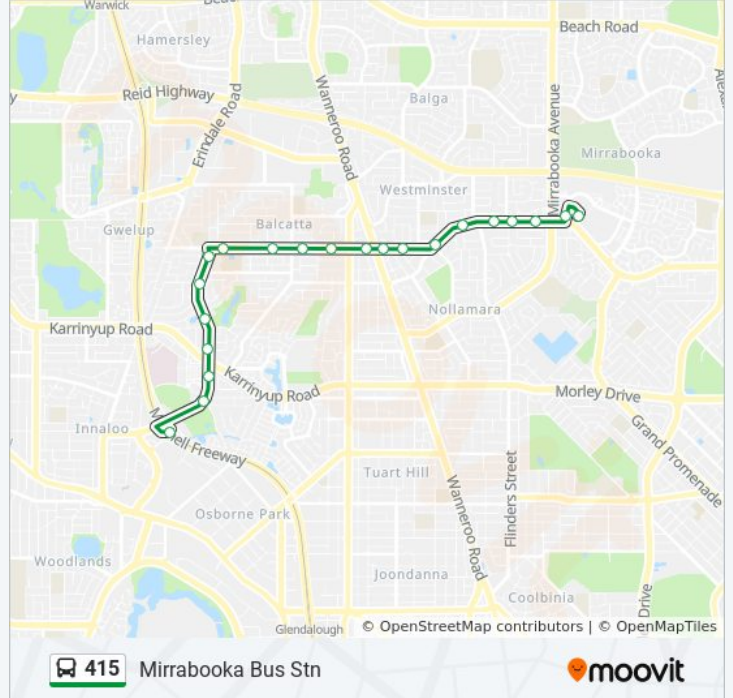

Use the Moovit App to find the closest 415 bus station near you and find out when is the next 415 bus arriving.

Direction: Mirrabooka Bus Stn

21 stops

[VIEW LINE SCHEDULE](#)

- Stirling Stn
- Cedric St Before George St
- Cedric St Before Karrinyup Rd
- Cedric St After Warrajah St
- Cedric St Before Sanderling St
- Cedric St Before Triller St
- Cedric St After Poincaire St
- Amelia St Before Pudsey St
- Amelia St Before Welton St
- Amelia St After Jones St
- Amelia St After Nioka St
- Amelia St After Campion Av
- Amelia St Before Vincent Av
- Amelia St Before Kimbara St
- Ravenswood Dr Before Wardong Rd
- Ravenswood Dr After Mayfield St
- Ravenswood Dr Before Changton Wy
- Ravenswood Dr After Majella Rd
- Ravenswood Dr Before Mirrabooka Av
- Chesterfield Rd After Yirrigan Dr
- Mirrabooka Bus Stn

415 bus Time Schedule

Mirrabooka Bus Stn Route Timetable:

Sunday	8:22 AM - 6:22 PM
Monday	8:22 AM - 6:22 PM
Tuesday	5:44 AM - 9:37 PM
Wednesday	5:44 AM - 9:37 PM
Thursday	5:44 AM - 9:37 PM
Friday	8:22 AM - 6:22 PM
Saturday	7:07 AM - 9:07 PM

415 bus Info

Direction: Mirrabooka Bus Stn

Stops: 21

Trip Duration: 20 min

Line Summary:

Direction: Stirling Stn

20 stops

[VIEW LINE SCHEDULE](#)

- Mirrabooka Bus Stn
- Chesterfield Rd After Mirrabooka Stn
- Ravenswood Dr After Arun Pl
- Ravenswood Dr After Winchelsea Rd
- Ravenswood Dr Before Maltarra St
- Ravenswood Dr Before Wardong Rd
- Amelia St Before Kimbara St
- Amelia St After Hillsborough Dr
- Amelia St After Collier Av
- Amelia St After Main St
- Amelia St After Canning St
- Amelia St After Welton St
- Amelia St After Pudsey St
- Cedric St Balcatta Snr High Sch
- Cedric St After Poincaire St
- Cedric St After Grebe St
- Cedric St Before Quail St
- Cedric St After Karrinyup Rd