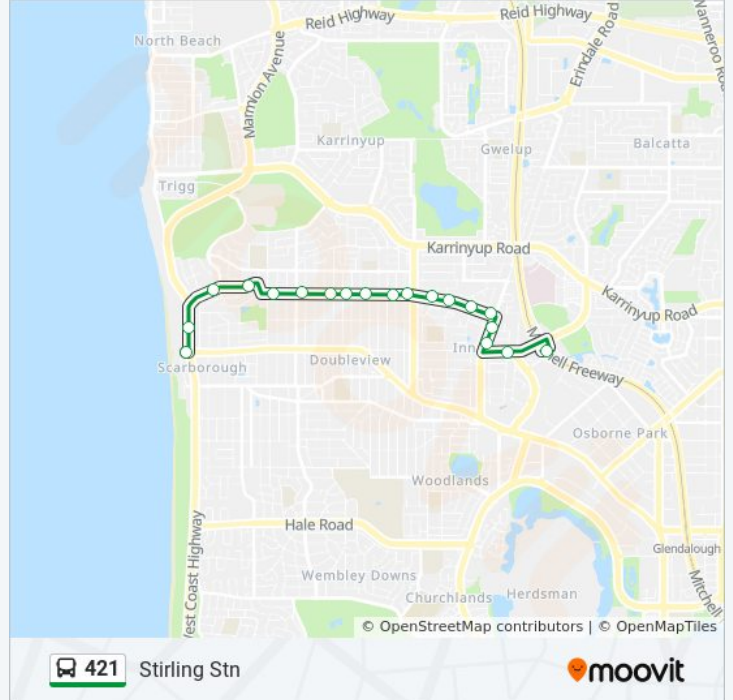

421 bus Info

Direction: Scarborough Beach Bus Stn

Stops: 19

Trip Duration: 16 min

Line Summary:

Direction: Stirling Stn

18 stops

[VIEW LINE SCHEDULE](#)

- Scarborough Beach Bus Stn Stand 2
- West Coast Hwy After Manning St
- Pearl Pde After Ozone Pde
- Pearl Pde Before Coral St
- Sackville Tce Before Abbett St
- Sackville Tce Before Northstead St
- Sackville Tce Before Grand Prom
- Sackville Tce After Flamborough St
- Sackville Tce After Wilding St
- Sackville Tce After Holbeck St
- Barnes St Before Farris St
- Barnes St Before Morris Rd
- Barnes St Before Shaw Rd
- Barnes St After Bates Rd
- Odin Rd Before Geneff St
- Odin Rd Before Kyarra St
- Cedric St Before Ellen Stirling Bvd
- Stirling Stn

421 bus Info

Direction: Stirling Stn

Stops: 18

Trip Duration: 18 min

Line Summary:

421 bus time schedules and route maps are available in an offline PDF at moovitapp.com. Use the [Moovit App](#) to see live bus times, train schedule or subway schedule, and step-by-step directions for all public transit in Perth.