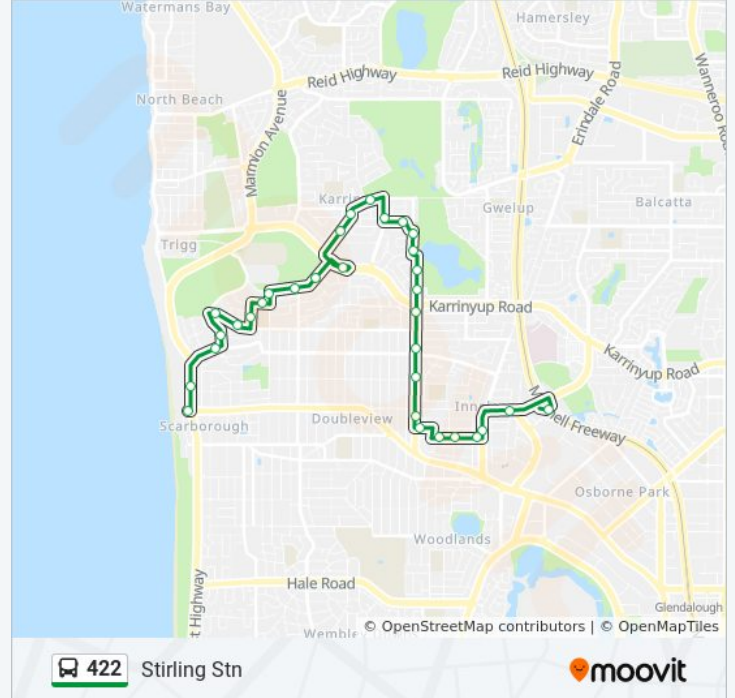

422 bus Info

Direction: Karrinyup Bus Stn

Stops: 21

Trip Duration: 19 min

Line Summary:

Burroughs Rd After Pascoe St

Burroughs Rd After Fermaner St

Karrinyup Bus Stn

422 bus Info

Direction: Stirling Stn

Stops: 31

Trip Duration: 20 min

Line Summary:

Francis Av Before Dean St

Ramsay St After Dean St

Finnerty St Before Gwelup St

King George St After Park Wy

King George St After Phillips Gr

King George St After Thor St

Odin Rd Before Minilya St

Cedric St Before Ellen Stirling Bvd

Stirling Stn

422 bus time schedules and route maps are available in an offline PDF at moovitapp.com. Use the [Moovit App](#) to see live bus times, train schedule or subway schedule, and step-by-step directions for all public transit in Perth.