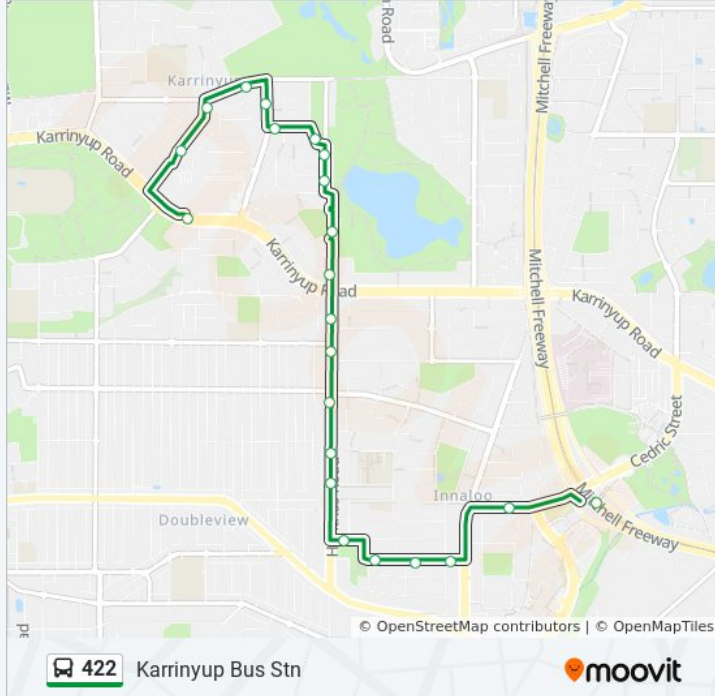

422 bus Info

Direction: Karrinyup Bus Stn

Stops: 21

Trip Duration: 19 min

Line Summary:

Burroughs Rd After Pascoe St

Burroughs Rd After Fermaner St

Karrinyup Bus Stn

Direction: Scarborough Beach Bus Stn

32 stops

[VIEW LINE SCHEDULE](#)

Stirling Stn

Cedric St After Ellen Stirling Bvd

King George St Before Thor St

King George St Before Azurite Ln

King George St Before Grant St

Stops: 32

Trip Duration: 29 min

Line Summary:

Burroughs Rd After Pascoe St
 Burroughs Rd After Fermaner St
 Karrinyup Bus Stn
 Jeanes Rd After Prisk St
 Jeanes Rd After Duke St
 Deanmore Rd After Jeanes Rd
 Rinaldi Cr After Deanmore Rd
 Rainer St Before Whitley Cr
 Newborough St Before Menner Ct
 Newborough St Before Elliott Rd
 Elliott Rd Before Pearl Pde
 Pearl Pde After Neptune St
 West Coast Hwy After Pearl Pde
 Scarborough Beach Bus Stn Stand 4

422 bus Info

Direction: Stirling Stn

Stops: 31

Trip Duration: 20 min

Line Summary:

Francis Av Before Dean St

Ramsay St After Dean St

Finnerty St Before Gwelup St