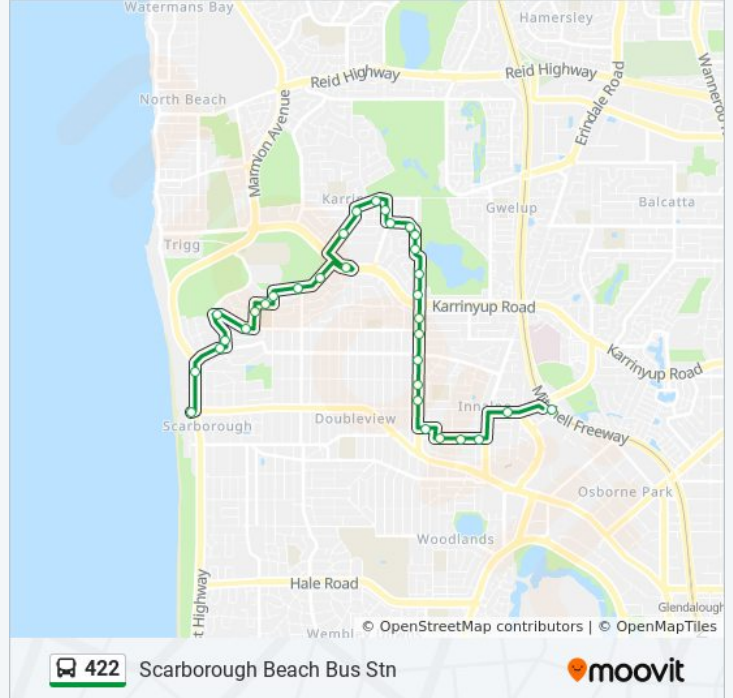

Sunday	Not Operational
Monday	Not Operational
Tuesday	8:04 AM - 5:07 PM
Wednesday	7:13 AM - 5:07 PM
Thursday	7:13 AM - 5:07 PM
Friday	Not Operational
Saturday	8:52 AM - 4:52 PM

422 bus Info

Direction: Scarborough Beach Bus Stn

Stops: 32

Trip Duration: 29 min

Line Summary:

Burroughs Rd After Pascoe St
 Burroughs Rd After Fermaner St
 Karrinyup Bus Stn
 Jeanes Rd After Prisk St
 Jeanes Rd After Duke St
 Deanmore Rd After Jeanes Rd
 Rinaldi Cr After Deanmore Rd
 Rainer St Before Whitley Cr
 Newborough St Before Menner Ct
 Newborough St Before Elliott Rd
 Elliott Rd Before Pearl Pde
 Pearl Pde After Neptune St
 West Coast Hwy After Pearl Pde
 Scarborough Beach Bus Stn Stand 4

Direction: Stirling Stn

31 stops

[VIEW LINE SCHEDULE](#)

Scarborough Beach Bus Stn Stand 2
 West Coast Hwy After Manning St
 Pearl Pde After Ozone Pde
 Elliott Rd After Pearl Pde
 Newborough St Before Tamblyn Pl
 Newborough St Before Menner Ct
 Rainer St After Whitley Cr
 Rinaldi Cr Before Deanmore Rd
 Deanmore Rd Before Jeanes Rd
 Jeanes Rd Before Duke St
 Jeanes Rd Before Prisk St
 Karrinyup Bus Stn
 Burroughs Rd After Elworthy Pl
 Burroughs Rd Before Pascoe St
 Pascoe St After Clement Dr

422 bus Info

Direction: Stirling Stn

Stops: 31

Trip Duration: 20 min

Line Summary:

Francis Av Before Dean St

Ramsay St After Dean St

Finnerty St Before Gwelup St