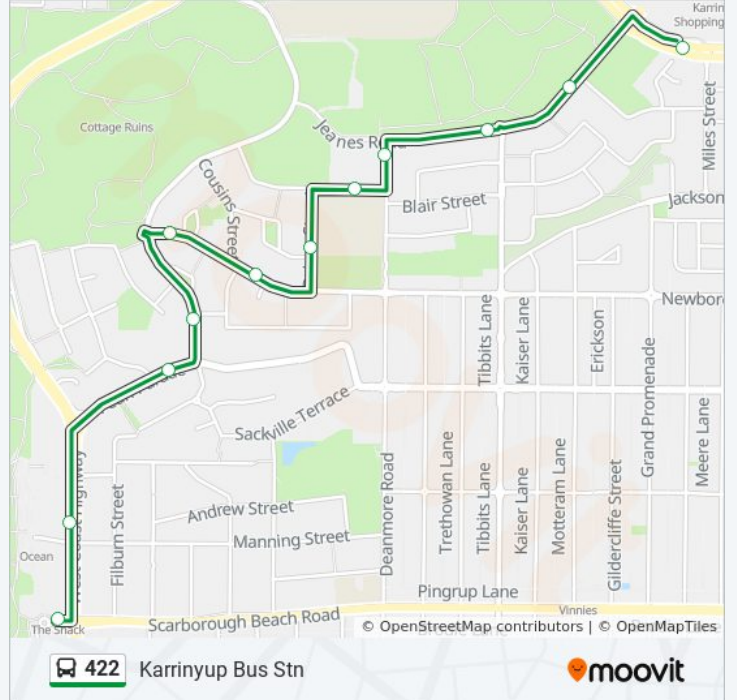

Use the Moovit App to find the closest 422 bus station near you and find out when is the next 422 bus arriving.

Direction: Karrinyup Bus Stn

12 stops

[VIEW LINE SCHEDULE](#)

- Scarborough Beach Bus Stn Stand 2
- West Coast Hwy After Manning St
- Pearl Pde After Ozone Pde
- Elliott Rd After Pearl Pde
- Newborough St Before Tamblyn Pl
- Newborough St Before Menner Ct
- Rainer St After Whitley Cr
- Rinaldi Cr Before Deanmore Rd
- Deanmore Rd Before Jeanes Rd
- Jeanes Rd Before Duke St
- Jeanes Rd Before Prisk St
- Karrinyup Bus Stn

422 bus Info

Direction: Karrinyup Bus Stn

Stops: 12

Trip Duration: 13 min

Line Summary:

Direction: Karrinyup Bus Stn

21 stops

[VIEW LINE SCHEDULE](#)

Stops: 32

Trip Duration: 29 min

Line Summary:

Burroughs Rd After Pascoe St
 Burroughs Rd After Fermaner St
 Karrinyup Bus Stn
 Jeanes Rd After Prisk St
 Jeanes Rd After Duke St
 Deanmore Rd After Jeanes Rd
 Rinaldi Cr After Deanmore Rd
 Rainer St Before Whitley Cr
 Newborough St Before Menner Ct
 Newborough St Before Elliott Rd
 Elliott Rd Before Pearl Pde
 Pearl Pde After Neptune St
 West Coast Hwy After Pearl Pde
 Scarborough Beach Bus Stn Stand 4

422 bus Info

Direction: Stirling Stn

Stops: 31

Trip Duration: 20 min

Line Summary:

Francis Av Before Dean St

Ramsay St After Dean St

Finnerty St Before Gwelup St