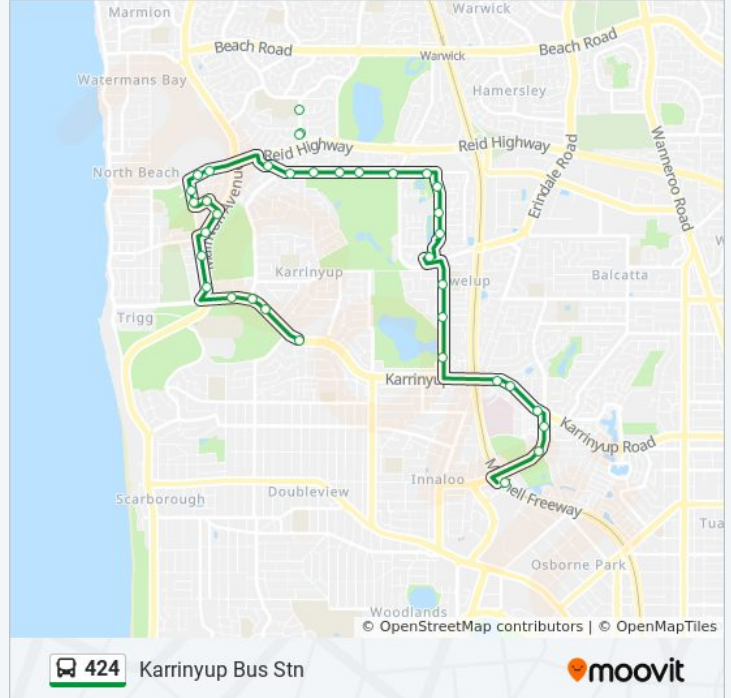

424 bus Info

Direction: Karrinyup Bus Stn

Stops: 36

Trip Duration: 29 min

Line Summary:

Everingham St Before Amethyst Wy
 North Beach Rd After Marmion Av
 North Beach Rd Before Charles Riley Rd
 Charles Riley Rd After Drayton Wy
 Charles Riley Rd Before Wilby St
 Wilby St Before Sedgeford Rd
 Edgefield Wy After Sedgeford Rd
 Edgefield Way After Croxton Pl
 Charles Riley Rd Before Vernon St
 Charles Riley Rd After Vernon St
 Karrinyup Rd Karrinyup Bus Depot
 Karrinyup Rd After Milverton Av
 Karrinyup Rd Before Cheddar Pl
 Karrinyup Bus Stn

Direction: Stirling Stn

34 stops

[VIEW LINE SCHEDULE](#)

Karrinyup Bus Stn
 Karrinyup Rd After Burroughs Rd
 Karrinyup Rd After Milverton Av
 Karrinyup Rd Before Marmion Av
 Williamson Wy After Lynn St
 Edgefield Way After Charles Riley Rd
 Edgefield Wy After Croxton Pl
 Edgefield Wy Before Sedgeford Rd
 Sedgeford Rd After Alvis Pl
 Wilby St Before Charles Riley Rd
 Charles Riley Rd Before North Beach Rd
 North Beach Rd After Charles Riley Rd
 North Beach Rd Before Marmion Av
 North Beach Rd After Kyeema CH
 North Beach Rd Before Everingham St

424 bus Info

Direction: Stirling Stn

Stops: 34

Trip Duration: 29 min

Line Summary:

North Beach Rd After Clement Dr

North Beach Rd Before Okely Rd

North Beach Rd After Okely Rd