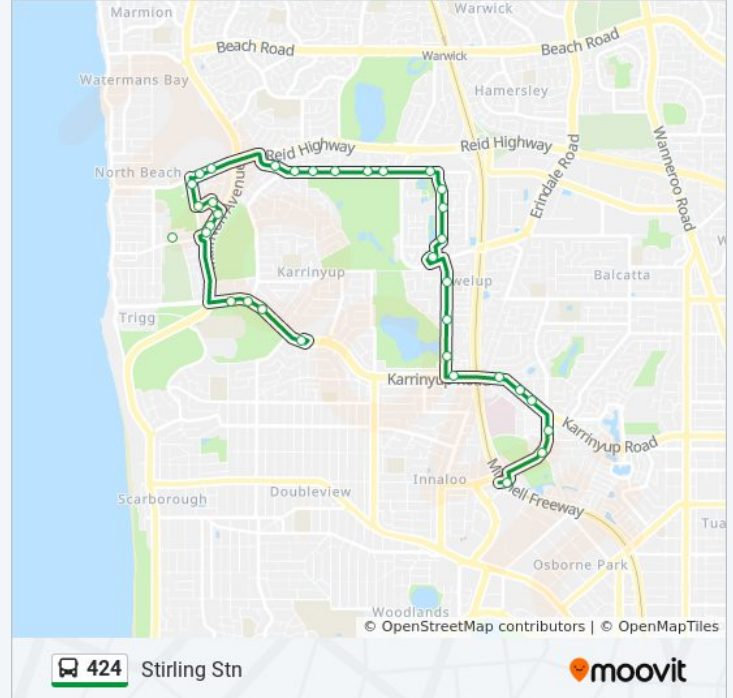

North Beach Rd After Clement Dr

North Beach Rd Before Okely Rd

North Beach Rd After Okely Rd

North Beach Rd Before Pendine St

Balcatta Rd Before Careniup Av

Careniup Av Before Agnew Loop

Careniup Av Before Exmouth Vsta

Careniup Av After Nankeen Wy

Grimwood Av After Careniup Av

North Beach Rd After Porter St

North Beach Rd Gwelup Shopping Centre

North Beach Rd After Brushfield Wy

Karrinyup Rd After North Beach Rd

Karrinyup Rd After Mitchell Fwy

Karrinyup Rd After Dennis St

Karrinyup Rd Before Cedric St

Cedric St After Karrinyup Rd

Cedric St After George St

Stirling Stn

424 bus time schedules and route maps are available in an offline PDF at moovitapp.com. Use the [Moovit App](#) to see live bus times, train schedule or subway schedule, and step-by-step directions for all public transit in Perth.

[About Moovit](#) • [MaaS Solutions](#) • [Supported Countries](#) • [Mooviter Community](#)

© 2024 Moovit - All Rights Reserved

Check Live Arrival Times