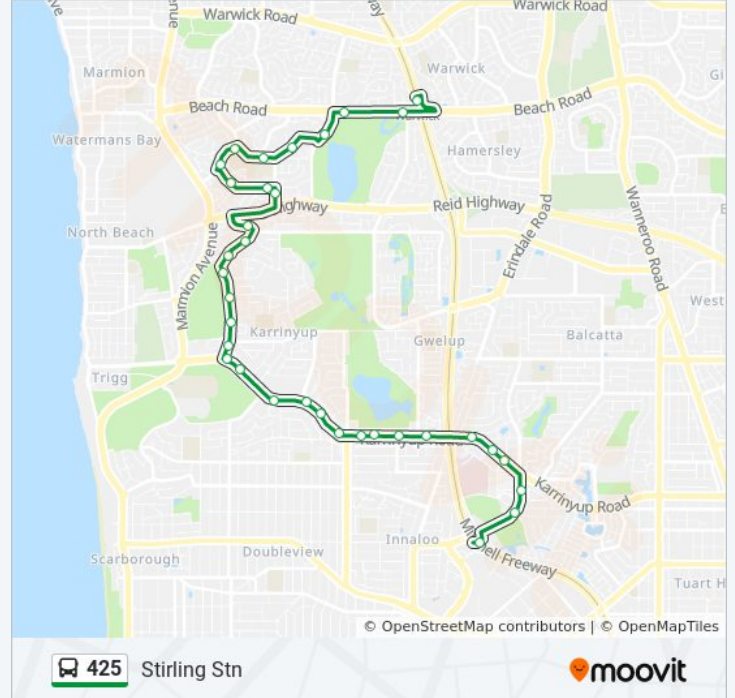

Karrinyup Rd After North Beach Rd

Karrinyup Rd After Mitchell Fwy

Karrinyup Rd After Dennis St

Karrinyup Rd Before Cedric St

Cedric St After Karrinyup Rd

Cedric St After George St

Stirling Stn

Direction: Warwick Stn

41 stops

[VIEW LINE SCHEDULE](#)

Stirling Stn

Cedric St Before George St

Cedric St Before Karrinyup Rd

Karrinyup Rd After Cedric St

425 bus Time Schedule

Warwick Stn Route Timetable: