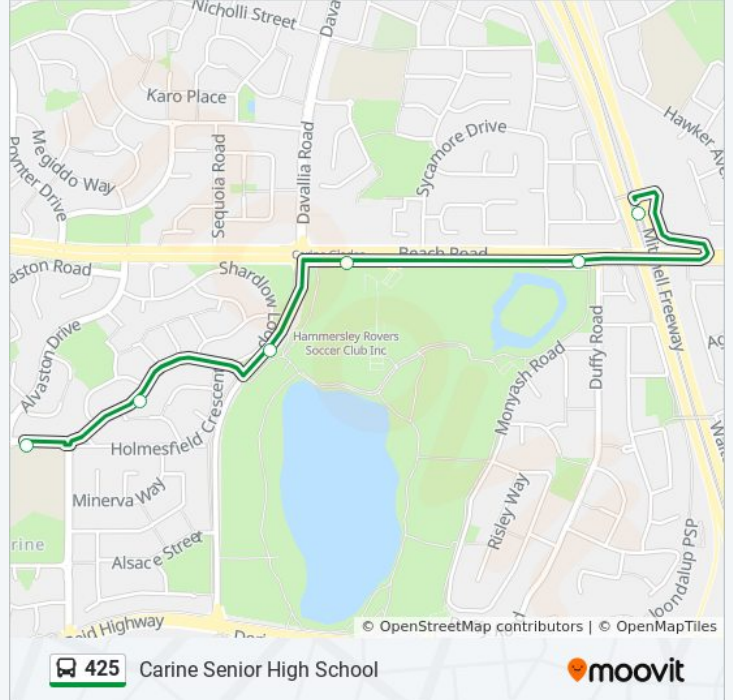

Use the Moovit App to find the closest 425 bus station near you and find out when is the next 425 bus arriving.

Direction: Carine Senior High School

6 stops

[VIEW LINE SCHEDULE](#)

Warwick Stn

Beach Rd After Duffy Rd

Beach Rd Before Okely Rd

Okely Rd Before Osmaston Rd

Osmaston Rd After Ballidon Cr

Osmaston Rd Carine High School

425 bus Time Schedule

Carine Senior High School Route Timetable:

Sunday	Not Operational
Monday	Not Operational
Tuesday	Not Operational
Wednesday	8:19 AM - 8:40 AM
Thursday	8:19 AM - 8:40 AM
Friday	Not Operational
Saturday	Not Operational

425 bus Info

Direction: Carine Senior High School

Stops: 6

Trip Duration: 9 min

Line Summary:

Direction: Karrinyup Bus Stn

12 stops

[VIEW LINE SCHEDULE](#)

- Everingham St Carine Snr High Sch Stand 1 & 2
- Everingham St Before Amethyst Wy
- North Beach Rd After Kyeema CH
- Milverton Av Before Hopton St
- Milverton Av After Dempster Rd
- Milverton Av After Martock Wy
- Milverton Av After Padstow St
- Milverton Av Before Clevedon Wy
- Milverton Av Before Wincanton Rd
- Karrinyup Rd After Milverton Av
- Karrinyup Rd Before Cheddar PI
- Karrinyup Bus Stn