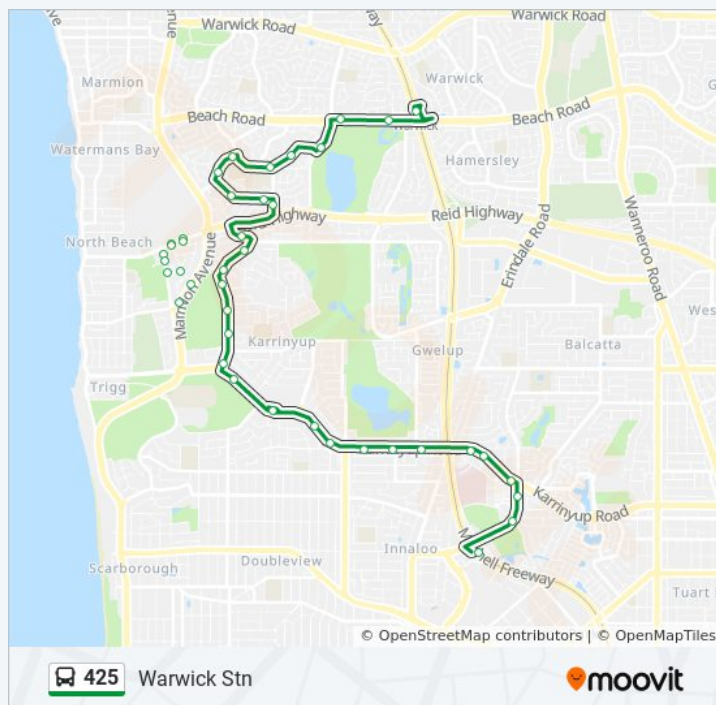

Karrinyup Rd After North Beach Rd

Karrinyup Rd After Mitchell Fwy

Karrinyup Rd After Dennis St

Karrinyup Rd Before Cedric St

Cedric St After Karrinyup Rd

Cedric St After George St

Stirling Stn

Direction: Warwick Stn

Osmaston Rd After Alvaston Dr

Osmaston Rd Before Ballindon Cr

Saturday

8:37 AM - 11:59 PM

425 bus Info

Direction: Warwick Stn

Stops: 41

Trip Duration: 30 min

Line Summary:

Okely Rd After Osmaston Rd

Beach Rd After Davallia Rd

Beach Rd After Sycamore Dr

Warwick Stn

425 bus time schedules and route maps are available in an offline PDF at moovitapp.com. Use the [Moovit App](#) to see live bus times, train schedule or subway schedule, and step-by-step directions for all public transit in Perth.