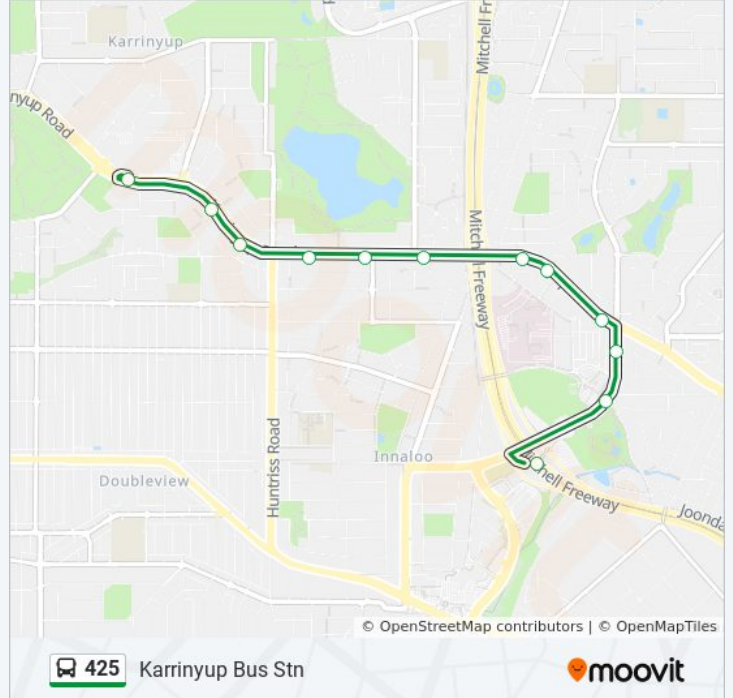

425 bus Info

Direction: Karrinyup Bus Stn

Stops: 12

Trip Duration: 11 min

Line Summary:

Direction: Stirling Stn

43 stops

[VIEW LINE SCHEDULE](#)