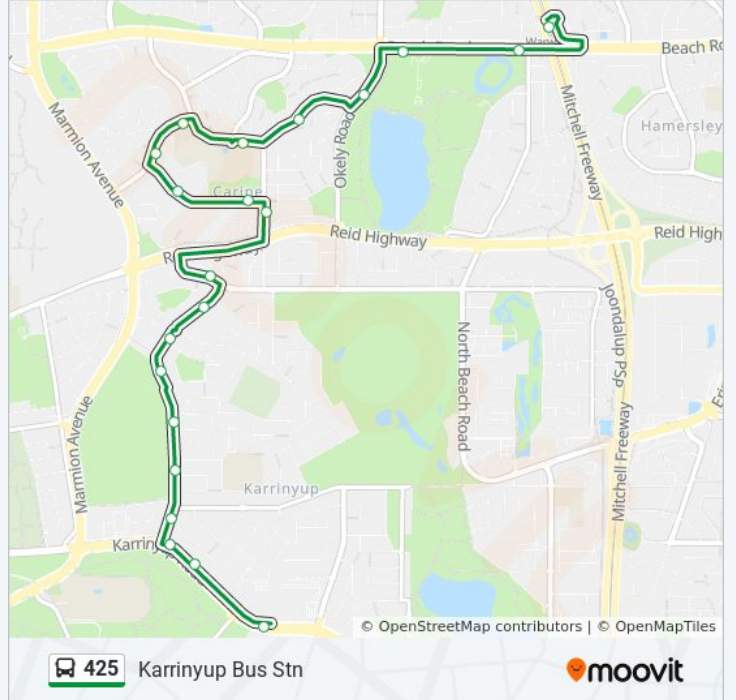

Use the Moovit App to find the closest 425 bus station near you and find out when is the next 425 bus arriving.

Direction: Carine Senior High School

6 stops

[VIEW LINE SCHEDULE](#)

Warwick Stn

Beach Rd After Duffy Rd

425 bus Info

Direction: Carine Senior High School

Stops: 6

Trip Duration: 9 min

Line Summary:

Direction: Karrinyup Bus Stn

12 stops

[VIEW LINE SCHEDULE](#)

- Everingham St Carine Snr High Sch Stand 1 & 2
- Everingham St Before Amethyst Wy
- North Beach Rd After Kyeema CH
- Milverton Av Before Hopton St
- Milverton Av After Dempster Rd
- Milverton Av After Martock Wy
- Milverton Av After Padstow St
- Milverton Av Before Clevedon Wy
- Milverton Av Before Wincanton Rd
- Karrinyup Rd After Milverton Av
- Karrinyup Rd Before Cheddar PI
- Karrinyup Bus Stn

425 bus Info

Direction: Karrinyup Bus Stn

Stops: 12

Trip Duration: 18 min

Line Summary:

Direction: Karrinyup Bus Stn

12 stops

[VIEW LINE SCHEDULE](#)