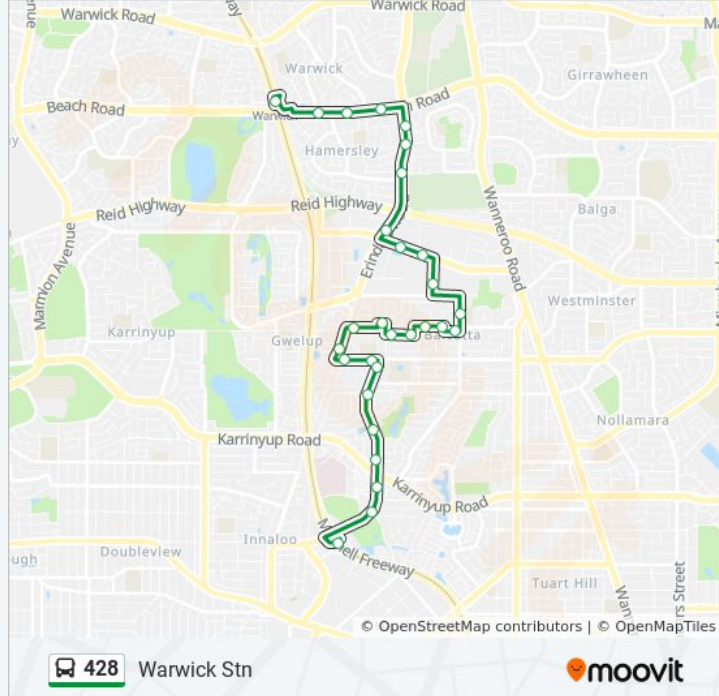

Natalie Wy After Delawney St

Balcatta Rd After Natalie Wy

Balcatta Rd Before Cressall Rd

Erindale Rd After Balcatta Rd

Erindale Rd After Eglinton Cr

Erindale Rd After Aintree St

Erindale Rd After Farm St

Beach Rd - Warwick Grove Shopping Ctr

Beach Rd After Glendale Av

Beach Rd After Belvedere Rd

Warwick Stn

428 bus time schedules and route maps are available in an offline PDF at moovitapp.com. Use the [Moovit App](#) to see live bus times, train schedule or subway schedule, and step-by-step directions for all public transit in Perth.

[About Moovit](#) • [MaaS Solutions](#) • [Supported Countries](#) • [Mooviter Community](#)

© 2024 Moovit - All Rights Reserved

Check Live Arrival Times