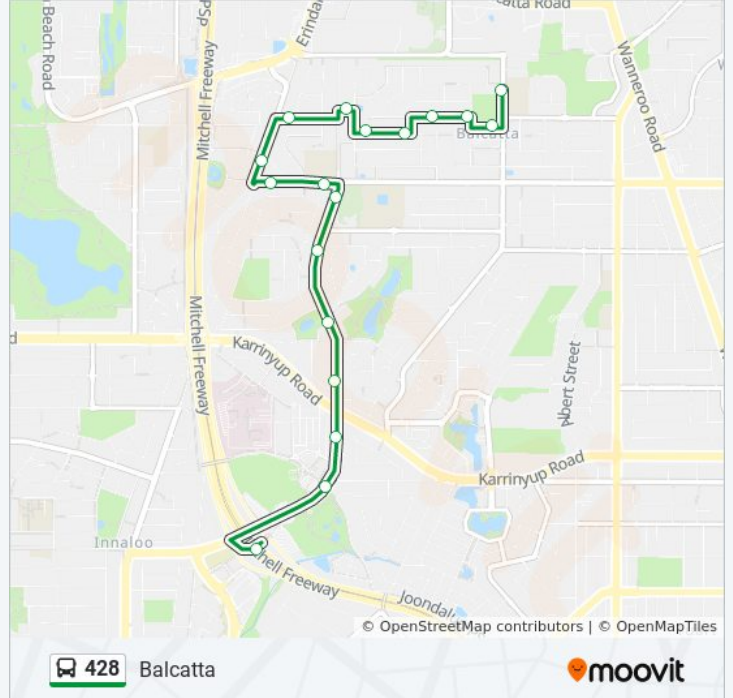

Direction: Balcatta

18 stops

[VIEW LINE SCHEDULE](#)

Stirling Stn
Cedric St Before George St
Cedric St Before Karrinyup Rd
Cedric St After Warrajah St
Cedric St Before Sanderling St
Cedric St Before Triller St
Cedric St After Poincaire St
Amelia St After Cedric St
Amelia St After Kenrick St
Odin Dr Before Covent Gdns
Salmson St Before Bugatti Wy
Dacre St After Cedric St
Attrra St After Felton St
Attrra St Before Cadd St
Knowles St After Glenwood Wy
Knowles St After Cadmus St
Paskin St Before Jones St
Jones St Before Eversley St

428 bus Time Schedule

Balcatta Route Timetable:

Sunday	7:44 AM - 6:52 PM
Monday	7:44 AM - 6:52 PM
Tuesday	6:59 PM - 7:37 PM
Wednesday	6:59 PM - 7:37 PM
Thursday	6:59 PM - 7:37 PM
Friday	7:44 AM - 6:52 PM
Saturday	Not Operational

428 bus Info

Direction: Balcatta

Stops: 18

Trip Duration: 13 min

Line Summary:

Direction: Stirling Stn

27 stops

[VIEW LINE SCHEDULE](#)

Warwick Stn

Beach Rd After Springvale Dr

Beach Rd Before Dorchester Av

Beach Rd After Dorchester Av

Erindale Rd After Beach Rd

Erindale Rd After Fionn St

Erindale Rd After Lennox Pl

Erindale Rd After Reid Hwy