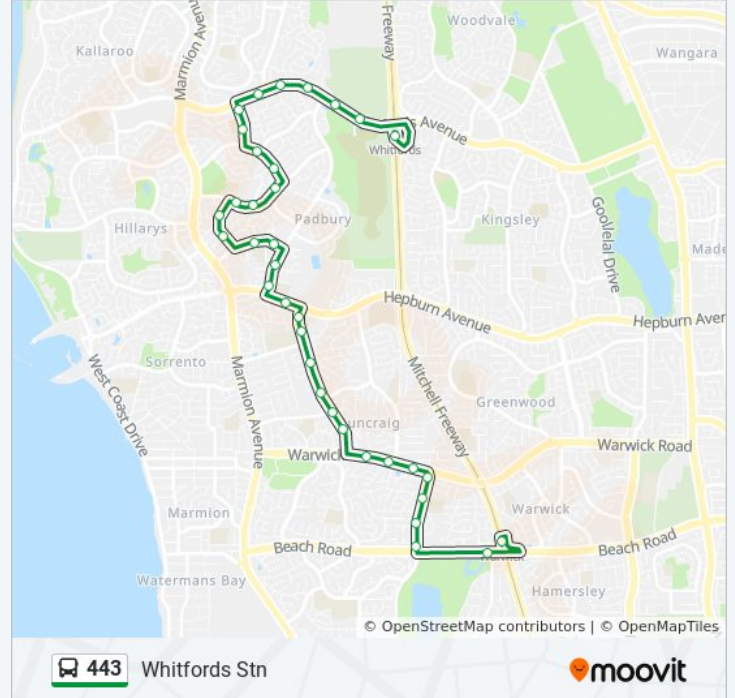

**Direction: Whitfords Stn**

37 stops

[VIEW LINE SCHEDULE](#)

Warwick Stn  
 Beach Rd After Duffy Rd  
 Davallia Rd After Beach Rd  
 Davallia Rd Before Granadilla St  
 Davallia Rd Before Nicholli St  
 Davallia Rd Before Warwick Rd  
 Warwick Rd After Davallia Rd  
 Warwick Rd After Glengarry Dr  
 Warwick Rd After Dava St  
 Lilburne Rd Before Pyrus St  
 Lilburne Rd Before Marri Rd  
 Lilburne Rd Before Ayton Wy  
 Lilburne Rd After Wanbrow Wy  
 Lilburne Rd After Readshaw Rd  
 Readshaw Rd DunCraig Senior High School

**443 bus Info**

**Direction:** Whitfords Stn

**Stops:** 37

**Trip Duration:** 25 min

**Line Summary:**

## Stand 4

Lilburne Rd After Readshaw Rd

Lilburne Rd After Sullivan Rd

Hepburn Av After Lilburne Rd

Gibson Av Before Ellison Dr

Gibson Av Before Brazier Ri

Warburton Av After Gibson Av

Warburton Av Before Leichhardt Av

Alexander Rd After Gosse Rd

Whitfords Av Before Eddystone Av

Whitfords Av After Eddystone Av

Whitfords Av After Electra St

Whitfords Av After Gibson Av

Whitfords Av Pinnaroo Cemetery

Whitfords Stn

443 bus time schedules and route maps are available in an offline PDF at [moovitapp.com](https://moovitapp.com). Use the [Moovit App](#) to see live bus times, train schedule or subway schedule, and step-by-step directions for all public transit in Perth.