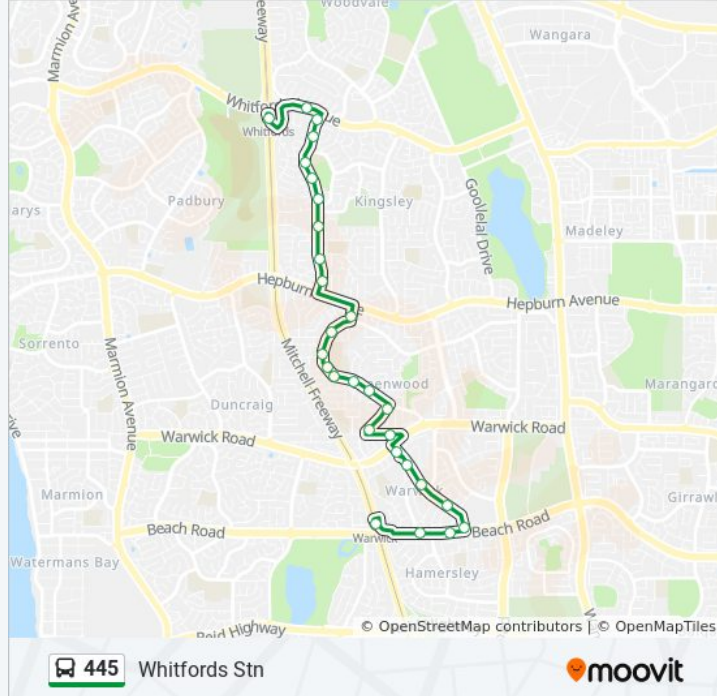

445 bus Info

Direction: Warwick Stn

Stops: 27

Trip Duration: 21 min

Line Summary:

Dorchester Av After Badrick St
 Dorchester Av Warwick Shopping Centre
 Beach Rd After Glendale Av
 Beach Rd After Belvedere Rd
 Warwick Stn

Direction: Whitfords Stn

28 stops

[VIEW LINE SCHEDULE](#)

Warwick Stn
 Beach Rd After Springvale Dr
 Beach Rd Before Dorchester Av
 Dorchester Av After Beach Rd
 Dorchester Av Before Badrick St
 Dorchester Av Before Ballantine Rd
 Dorchester Av After Millport Dr
 Dorchester Av Before Warwick Rd
 Tuart Rd After Warwick Rd
 Protea St After Tenardi Ct
 Protea St After Boronia Ct
 Coolibah Dr Before Kurrajong Pl
 Coolibah Dr Before Blackbutt Dr
 Coolibah Dr After Orkney Rd
 School Access Rd Via Coolibah Dr
 Coolibah Dr After Kilcairn Pl
 Coolibah Dr After Garnkirk Rd
 Karuah Wy After Coolibah Dr

445 bus Info

Direction: Whitfords Stn

Stops: 28

Trip Duration: 21 min

Line Summary:

Kingsley Dr After Hepburn Av

Kingsley Dr After Wimbledon Dr

Kingsley Dr After Wimbledon Dr

Kingsley Dr Kingsley Shopping Centre

Kingsley Dr After Woodford Wells Wy

Kingsley Dr After Whitechapel L

Kingsley Dr After Coventry Ct

Kingsley Dr After Twickenham Dr

Whitfords Av After Kingsley Dr

Whitfords Stn