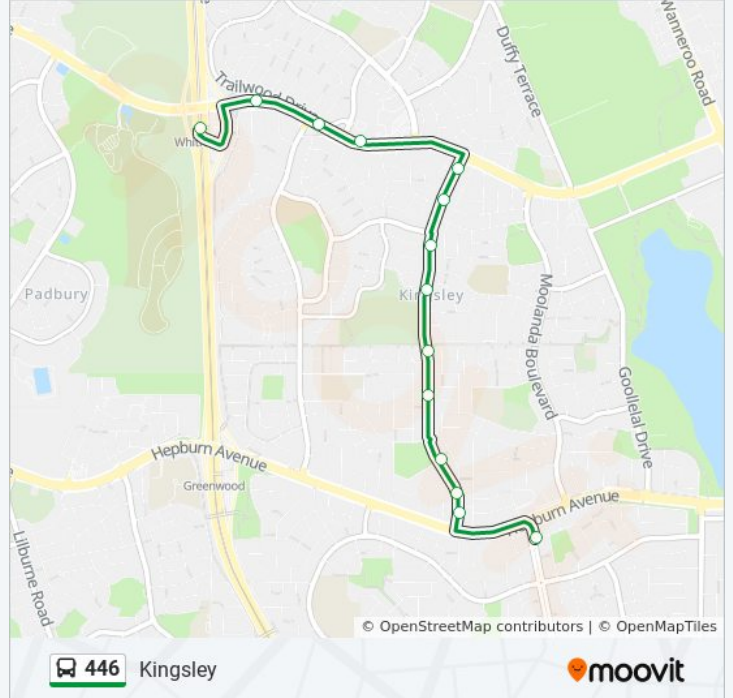

Direction: Kingsley

14 stops

[VIEW LINE SCHEDULE](#)

- Whitfords Stn
- Whitfords Av After Mitchell Fwy
- Whitfords Av Before Timbercrest Rise
- Whitfords Av After Timbercrest Rise
- Barridale Dr After Whitfords Av
- Barridale Dr After Dunoon St
- Barridale Dr After Harness St
- Barridale Dr After Stoneykirk Loop
- Barridale Dr After Dalton Cr
- Barridale Dr After Glenfield Rd
- Barridale Dr After Dalmain St
- Barridale Dr After Adenmore Wy
- Barridale Dr After Field St
- Allenswood Rd After Hepburn Av

446 bus Info

Direction: Kingsley

Stops: 14

Trip Duration: 11 min

Line Summary:

Direction: Warwick Stn

28 stops

[VIEW LINE SCHEDULE](#)

- Whitfords Stn
- Whitfords Av After Mitchell Fwy
- Whitfords Av Before Timbercrest Rise
- Whitfords Av After Timbercrest Rise
- Barridale Dr After Whitfords Av
- Barridale Dr After Dunoon St
- Barridale Dr After Harness St
- Barridale Dr After Stoneykirk Loop
- Barridale Dr After Dalton Cr
- Barridale Dr After Glenfield Rd
- Barridale Dr After Dalmain St
- Barridale Dr After Adenmore Wy
- Renegade Wy After Clinton St
- Barridale Dr After Field St
- Allenswood Rd After Hepburn Av
- Allenswood Rd After Blackall Dr
- Allenswood Rd Before Merivale Wy
- Allenswood Rd After Merivale Wy

446 bus Info

Direction: Whitfords Stn

Stops: 29

Trip Duration: 20 min

Line Summary:

Barridale Dr After Dalmain St

Barridale Dr After Peregrine Dr

Barridale Dr Before Stoneykirk Loop