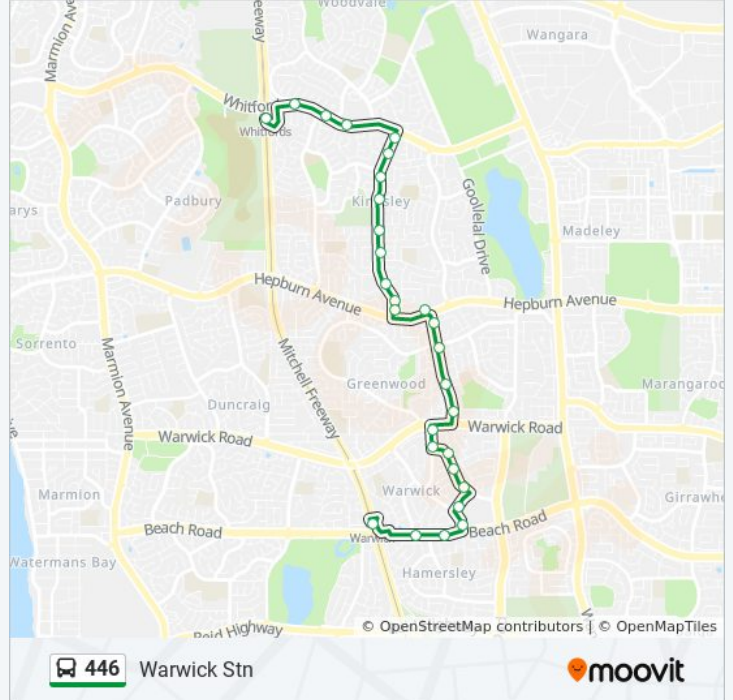

Direction: Kingsley

14 stops

[VIEW LINE SCHEDULE](#)

- Whitfords Stn
- Whitfords Av After Mitchell Fwy
- Whitfords Av Before Timbercrest Rise
- Whitfords Av After Timbercrest Rise
- Barridale Dr After Whitfords Av
- Barridale Dr After Dunoon St
- Barridale Dr After Harness St
- Barridale Dr After Stoneykirk Loop
- Barridale Dr After Dalton Cr
- Barridale Dr After Glenfield Rd
- Barridale Dr After Dalmain St
- Barridale Dr After Adenmore Wy
- Barridale Dr After Field St
- Allenswood Rd After Hepburn Av

446 bus Info

Direction: Warwick Stn

Stops: 28

Trip Duration: 20 min

Line Summary:

Ballantine Rd After Warwick Rd
 Ballantine Rd Before Ellersdale Av
 Ellersdale Av Before Ackworth Cr
 Ellersdale Av After Chelsford Rd
 Ellersdale Av Before Dugdale St
 Dugdale St Before Dorchester Av
 Dorchester Av Warwick Shopping Centre
 Beach Rd After Glendale Av
 Beach Rd After Belvedere Rd
 Warwick Stn

Direction: Whitfords Stn

29 stops

[VIEW LINE SCHEDULE](#)

Warwick Stn
 Beach Rd After Springvale Dr
 Beach Rd Before Dorchester Av
 Dorchester Av After Beach Rd
 Dugdale St Before Glenmere Rd
 Ellersdale Av After Dugdale St
 Ellersdale Av After Chalcombe Wy
 Ellersdale Av After Dalby St
 Ballantine Rd After Ackworth Cr
 Allenswood Rd After Warwick Rd
 Allenswood Rd After Leschenaultia St
 Allenswood Rd Before Blackall Dr
 Allenswood Rd After Blackall Dr
 Allenswood Rd After Crowea St
 Barridale Dr After Hepburn Av
 Renegade Wy After Clinton St
 Barridale Dr Before Adenmore Wy
 Barridale Dr After Beech Rd

446 bus Info

Direction: Whitfords Stn

Stops: 29

Trip Duration: 20 min

Line Summary:

Barridale Dr After Dalmain St

Barridale Dr After Peregrine Dr

Barridale Dr Before Stoneykirk Loop