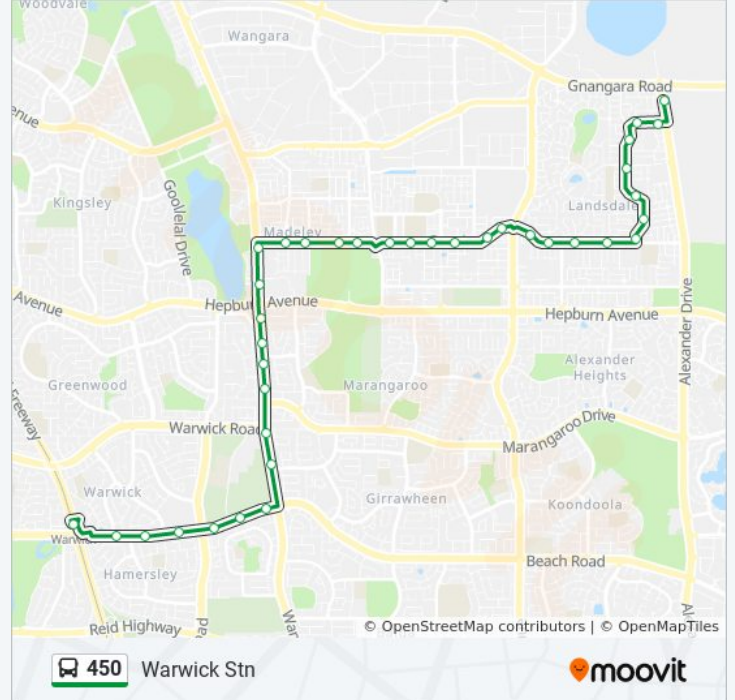

**450 bus Info**

**Direction:** Warwick Stn

**Stops:** 37

**Trip Duration:** 28 min

**Line Summary:**

Kingsway After Esmeralda Pass

Kingsway Before Ashdale Bvd

Kingsway After Ashdale Bvd

Kingsway After Scido Rise

Kingsway . After Carripan Rd

Kingsway Before Regency Av

Kingsway After Regency Av

Kingsway After Bellerive Bvd

Kingsway Before Langford Bvd

Wanneroo Rd After Kingsway

Wanneroo Rd - Kingsway City Shopping Ctr

Wanneroo Rd After Hepburn Av

Wanneroo Rd Before Parin Rd

Wanneroo Rd After Parin Rd

Wanneroo Rd Before Marangaroo Dr

Wanneroo Rd After Warwick Rd

Wanneroo Rd Before Templeton Cr

Beach Rd Before Harray St

Beach Rd After Harray St

Beach Rd Before Erindale Rd

Beach Rd - Warwick Grove Shopping Ctr

Beach Rd After Glendale Av

Beach Rd After Belvedere Rd

Warwick Stn

450 bus time schedules and route maps are available in an offline PDF at [moovitapp.com](https://moovitapp.com). Use the [Moovit App](#) to see live bus times, train schedule or subway schedule, and step-by-step directions for all public transit in Perth.