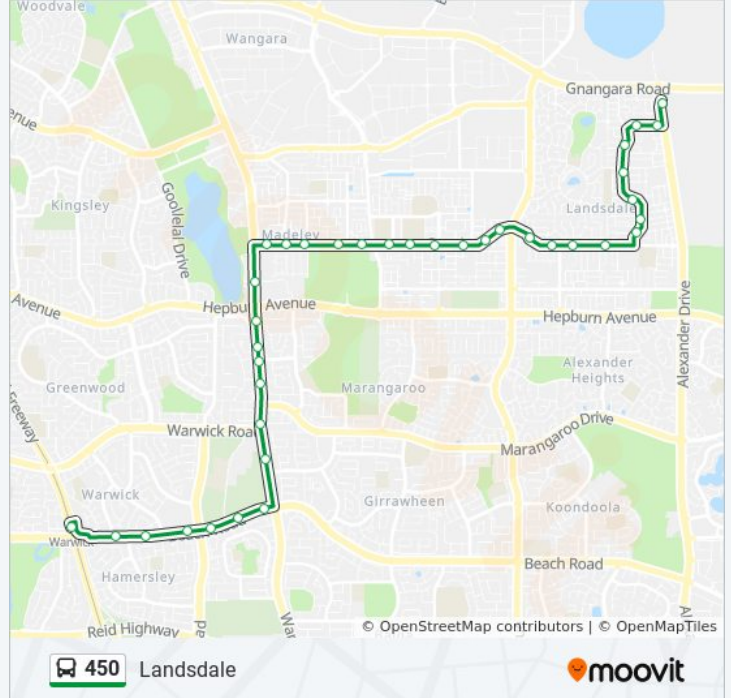

450

Alexander Dr After Gnangara Rd - Warwick Stn

Get The App

The 450 bus line (Alexander Dr After Gnangara Rd - Warwick Stn) has 2 routes. For regular weekdays, their operation hours are:

(1) Landsdale: 8:26 AM - 9:33 PM (2) Warwick Stn: 7:07 AM - 7:59 PM

Use the Moovit App to find the closest 450 bus station near you and find out when is the next 450 bus arriving.

**Direction: Landsdale**  
 37 stops  
[VIEW LINE SCHEDULE](#)

**450 bus Time Schedule**  
 Landsdale Route Timetable:

**450 bus Info**  
**Direction:** Landsdale  
**Stops:** 37  
**Trip Duration:** 27 min  
**Line Summary:**

Kingsway After Carlingford Dr  
 Kingsway After Kilchurn Prom  
 Kingsway Before Esmeralda Pass  
 Kingsway After Fennell Rise  
 Kingsway After Bonfield Dr  
 Kingsway Before Rangeview Rd  
 Kingsway After Rangeview Rd  
 Kingsway Before Zappeion Ent  
 Alhambra Pwy After Winterthur St  
 Alhambra Pwy Before Villandry St  
 Alhambra Pwy After Monticello Mndr  
 Alhambra Pwy Before Queensway Rd  
 Huntington Pwy After Annevoie Rd  
 Haga Pwy Before Kennerton Av  
 Haga Pwy Before Alexander Dr  
 Alexander Dr After Gngangara Rd

**Direction: Warwick Stn**

37 stops

[VIEW LINE SCHEDULE](#)

Alexander Dr After Gngangara Rd  
 Haga Pwy After Alexander Dr  
 Haga Pwy Before Kennerton Av  
 Huntington Pwy After Dumbarton Wy  
 Alhambra Pwy After Queensway Rd  
 Alhambra Pwy Before Monticello Mndr  
 Alhambra Pwy Before Bagatelle Rd  
 Alhambra Pwy Before Kingsway  
 Kingsway After Zappeion Ent  
 Kingsway After Calderstone Rise  
 Kingsway After Rangeview Rd  
 Kingsway Before Bonfield Dr  
 Kingsway After Anise Wy