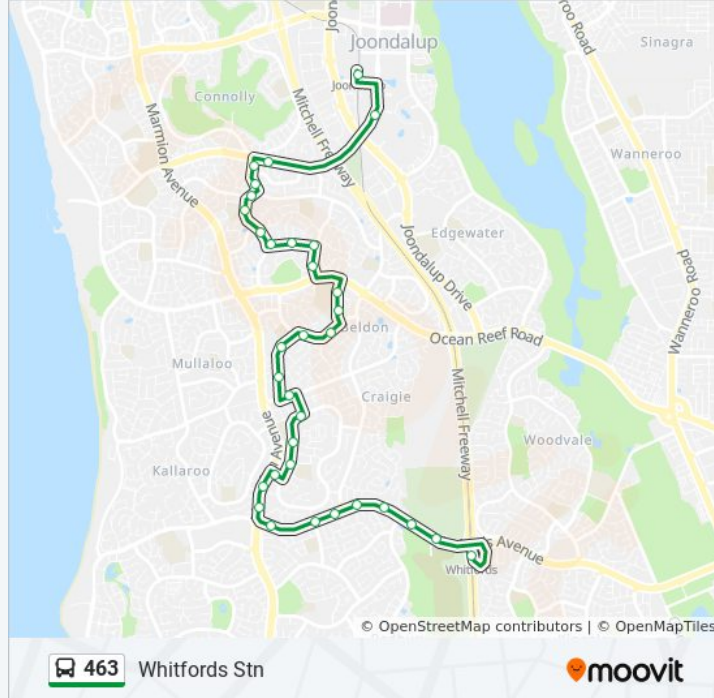

Craigie Dr After Gradient Wy

Camberwarra Dr After Barwon Rd

Camberwarra Dr Before Arawa Pl

Camberwarra Dr After Beltana Rd

Coral St After Camberwarra Dr

Marmion Av After Coral St

Marmion Av After Cygnet St

Whitfords Av After Marmion Av

Whitfords Av Opposite Alexander Rd

Whitfords Av Before Eddystone Av

Whitfords Av After Eddystone Av

Whitfords Av After Electra St

Whitfords Av After Gibson Av

Whitfords Av Pinnaroo Cemetery

Whitfords Stn

463 bus time schedules and route maps are available in an offline PDF at moovitapp.com. Use the [Moovit App](#) to see live bus times, train schedule or subway schedule, and step-by-step directions for all public transit in Perth.

[About Moovit](#) • [MaaS Solutions](#) • [Supported Countries](#) • [Mooviter Community](#)

© 2024 Moovit - All Rights Reserved

Check Live Arrival Times