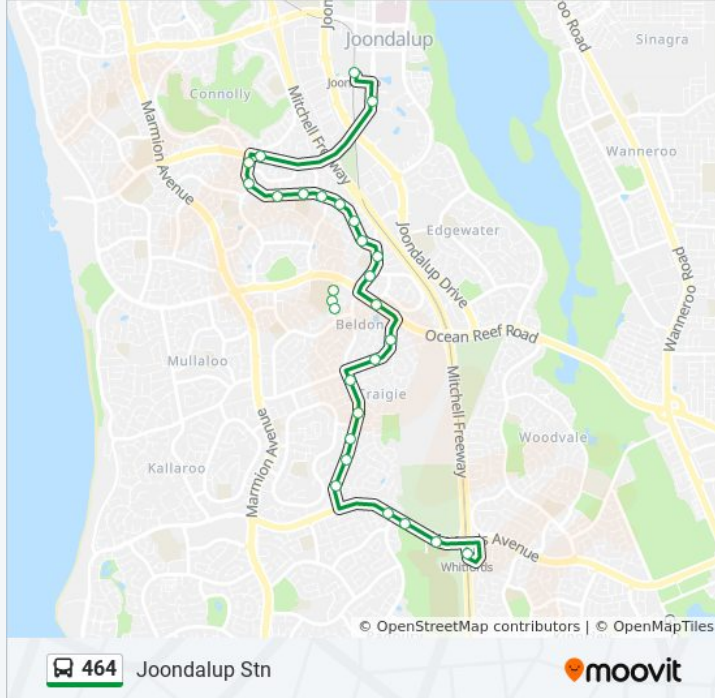

Direction: Joondalup Stn

28 stops

[VIEW LINE SCHEDULE](#)

- Whitfords Stn
- Whitfords Av After Mitchell Fwy
- Whitfords Av Before Gibson Av
- Whitfords Av After Gibson Av
- Eddystone Av After Eagle Av
- Eddystone Av Before Allambie Dr
- Eddystone Av Before Perilya Rd
- Eddystone Av Craigie Plaza Shopping Centre
- Eddystone Av After Bullara Rd
- Craigie Dr Before Leander St
- Craigie Dr After Leander St
- Ocean Reef Rd Before Marybrook Rd
- Gwendoline Dr Belridge Shopping Centre
- School Rd Belridge College Stand 1
- Gwendoline Dr Belridge Secondary Coll
- Eddystone Av After Ocean Reef Rd
- Eddystone Av After Draconis St
- Caridean St After Littorina Av
- Caridean St After Veliger Ct
- Caridean St After Dardanus Wy
- Caridean St After Admiral
- Caridean St After Lysander Dr

464 bus Info

Direction: Joondalup Stn

Stops: 28

Trip Duration: 24 min

Line Summary:

Caridean St After Roamer St

Caridean St After Poseidon Rd

Caridean St After Ord Rd

Hodges Dr After Caridean St

Grand Bvd Grand Boulevard Car Park Cat Id 27

Joondalup Stn

Direction: Whitfords Stn

29 stops

[VIEW LINE SCHEDULE](#)

Joondalup Stn

Grand Bvd After Kendrew Cr

464 bus Info

Direction: Whitfords Stn

Stops: 29

Trip Duration: 23 min

Line Summary:

Craigie Dr After Leander St

Eddystone Av After Craigie Dr

Eddystone Av Before Warrandyte Dr