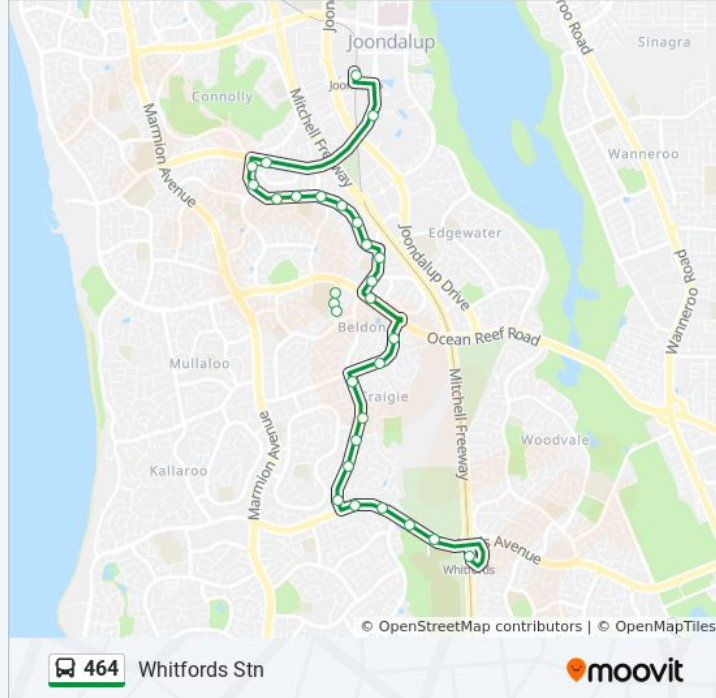

Craigie Dr After Leander St

Eddystone Av After Craigie Dr

Eddystone Av Before Warrandyte Dr

Eddystone Av After Perilya Rd

Eddystone Av After Allambie Dr

Eddystone Av Before Whitfords Av

Whitfords Av After Eddystone Av

Whitfords Av After Electra St

Whitfords Av After Gibson Av

Whitfords Av Pinnaroo Cemetery

Whitfords Stn

464 bus time schedules and route maps are available in an offline PDF at moovitapp.com. Use the [Moovit App](#) to see live bus times, train schedule or subway schedule, and step-by-step directions for all public transit in Perth.

[About Moovit](#) • [MaaS Solutions](#) • [Supported Countries](#) • [Mooviter Community](#)

© 2024 Moovit - All Rights Reserved

Check Live Arrival Times