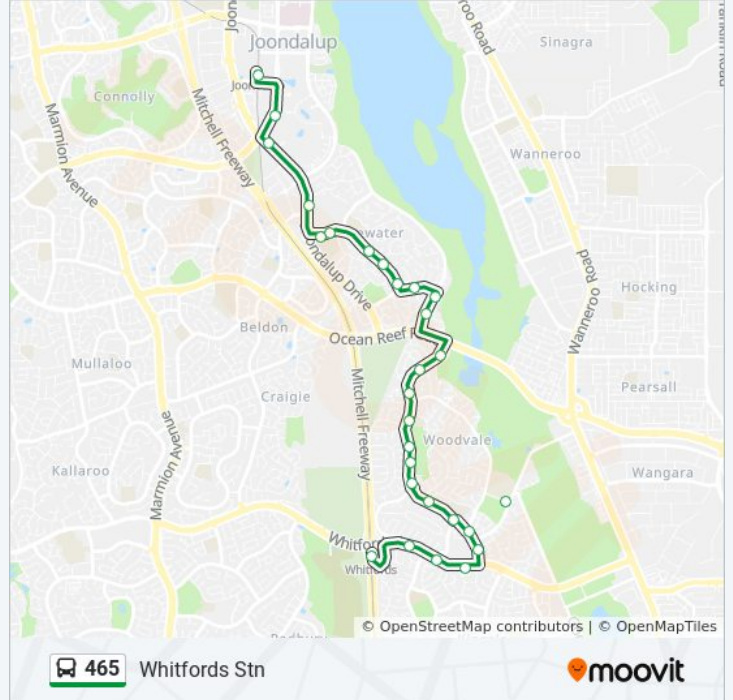

 465

Joondalup Stn - Whitfords Stn

Get The App

The 465 bus line (Joondalup Stn - Whitfords Stn) has 2 routes. For regular weekdays, their operation hours are:  
 (1) Joondalup Stn: 7:23 AM - 11:08 PM (2) Whitfords Stn: 9:04 AM - 7:27 PM  
 Use the Moovit App to find the closest 465 bus station near you and find out when is the next 465 bus arriving.

**465 bus Info**

**Direction:** Joondalup Stn

**Stops:** 31

**Trip Duration:** 23 min

**Line Summary:**

Treetop Av After Wedgewood Dr  
 Treetop Av Before Lakeview Dr  
 Treetop Av After Emerald Wy  
 Treetop Av After Pioneer Dr  
 Joondalup Dr After Treetop Av  
 Joondalup Dr After Eddystone Av  
 Joondalup Dr Edith Cowan University  
 Grand Bvd Grand Boulevard Car Park Cat Id 27  
 Joondalup Stn

**Direction: Whitfords Stn**

28 stops

[VIEW LINE SCHEDULE](#)

Joondalup Stn  
 Grand Bvd After Kendrew Cr  
 Joondalup Dr After Grand Bvd  
 Joondalup Dr After Lakeside Dr  
 School Rd Stand 2  
 Treetop Av After Joondalup Dr  
 Treetop Av After Outlook Dr  
 Treetop Av After Lakeview Dr  
 Treetop Av Before Wedgewood Dr  
 Wedgewood Dr After Treetop Av  
 Edgewater Dr After Wedgewood Dr  
 Edgewater Dr After Garrong Cl  
 Trappers Dr After Castlegate Wy  
 Trappers Dr After Clere Rise  
 Trappers Dr After Plumdale Wy  
 Trappers Dr After Chichester Dr  
 Trappers Dr After Birchfield Av  
 Trappers Dr After Nadine Pl

**465 bus Info**

**Direction:** Whitfords Stn

**Stops:** 28

**Trip Duration:** 22 min

**Line Summary:**

Trappers Dr After Montclair Av  
Trappers Dr After Chichester Dr  
Trappers Dr After Penny L  
Althaea Wy After Timberlane Dr  
Trappers Dr After Timberlane Dr  
Trappers Dr After Woodvale Dr  
Whitfords Av After Trappers Dr  
Whitfords Av After Timbercrest Rise  
Whitfords Av After Kingsley Dr  
Whitfords Stn