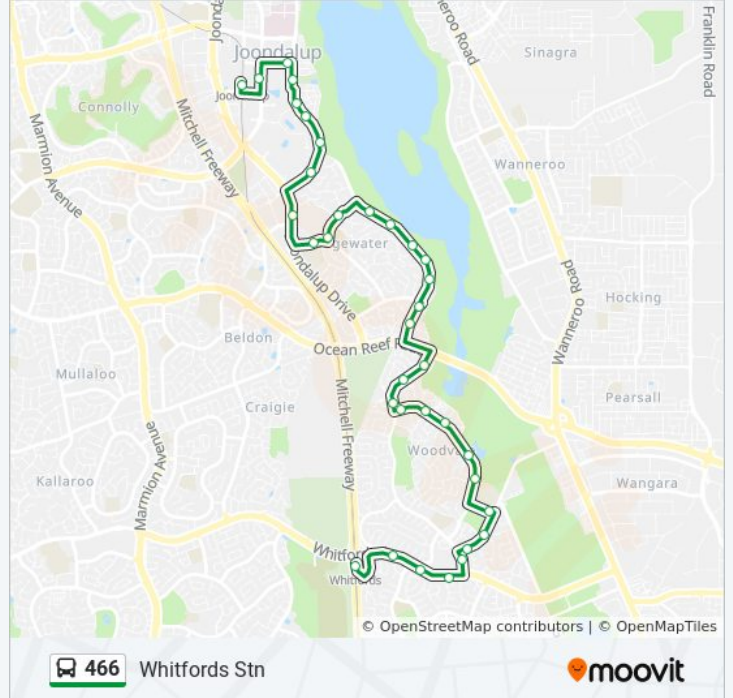

466 bus Info

Direction: Joondalup Stn

Stops: 36

Trip Duration: 28 min

Line Summary:

Regatta Dr After Edgewater Dr
 Regatta Dr Before Treetop Av
 Regatta Dr Before Treetop Av
 Treetop Av After Pioneer Dr
 Joondalup Dr After Treetop Av
 Joondalup Dr After Eddystone Av
 Lakeside Dr After Deakin Gte
 Lakeside Dr Lakeside Dr Cat Id 6
 Lakeside Dr Police Academy North Cat Id 7
 Lakeside Dr Tafe - Lakeside Dr Cat Id 8
 Lakeside Dr Central Park East Cat Id 9
 Boas Av Civic Centre Cat Id 10
 Grand Bvd Central Park West Cat Id 14
 Joondalup Stn

Direction: Whitfords Stn

35 stops

[VIEW LINE SCHEDULE](#)

Joondalup Stn
 Grand Bvd Central Park West Cat Id 15
 Boas Av Civic Centre Cat Id 19
 Lakeside Dr Central Park East Cat Id 20
 Lakeside Dr Tafe - Lakeside Dr Cat Id 21
 Lakeside Dr Police Academy North Cat Id 22
 Lakeside Dr Lakeside Dr Cat Id 23
 Lakeside Dr Before Joondalup Dr
 Joondalup Dr After Lakeside Dr
 Treetop Av After Joondalup Dr
 Regatta Dr After Treetop Av
 Regatta Dr Before Edgewater Dr
 Edgewater Dr After Lakerise Mews
 Edgewater Dr After Outlook Dr
 Edgewater Dr Before Quarry Rmbl

466 bus Info

Direction: Whitfords Stn

Stops: 35

Trip Duration: 27 min

Line Summary:

Edgewater Dr Before Parkland Cl
 Edgewater Dr Before Ridge Cl
 Edgewater Dr After Wedgewood Dr
 Edgewater Dr After Garrong Cl
 Trappers Dr After Castlegate Wy
 Trappers Dr After Clere Rise
 Trappers Dr After Plumdale Wy
 Timberlane Dr After Trappers Dr
 Timberlane Dr After Castlegate Wy
 Timberlane Dr After Mccubbin Bvd
 Timberlane Dr After Jarrah Pl
 Timberlane Dr After Karri Ct
 Althaea Wy After Timberlane Dr
 Woodvale Dr After Shorebird Pde
 Woodvale Dr After Fallbrook Av
 Trappers Dr After Woodvale Dr
 Whitfords Av After Trappers Dr
 Whitfords Av After Timbercrest Rise
 Whitfords Av After Kingsley Dr
 Whitfords Stn