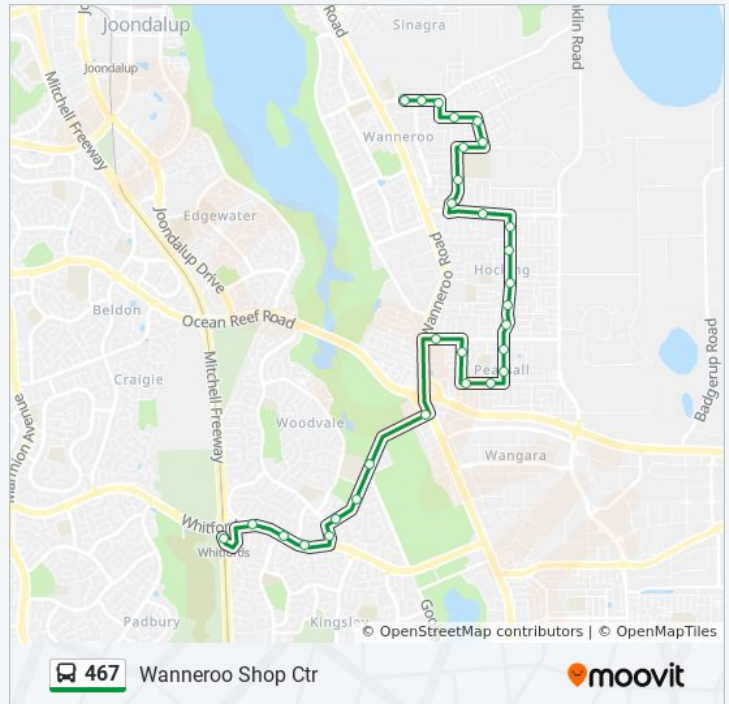

Archer St After Amberley Wy

Kemp St After Archer St

Kemp St After Albana Gr

Brooklyn Av After Willespie Dr

Brooklyn Av After Ashbrook Av

Chatsworth Dr After Lotherton Wy

Chatsworth Dr Before Kirkstall Dr

Chatsworth Dr After Havana Vista

Belgrade Rd After Jimbiri Wy

Elizabeth Rd Before Dundebur Rd

Dundebur Rd Before Civic Dr

Dundebur Rd Wanneroo Shopping Centre

Thursday 6:13 PM - 10:38 PM

Friday 7:01 PM

Saturday 8:01 PM

467 bus Info

Direction: Wanneroo Shop Ctr

Stops: 30

Trip Duration: 25 min

Line Summary:

Direction: Whitfords Stn

53 stops

[VIEW LINE SCHEDULE](#)

Joondalup Stn

467 bus Info

Direction: Whitfords Stn

Stops: 53

Trip Duration: 48 min

Line Summary:

Chatsworth Dr After Nicholas Rd

Chatsworth Dr Before Kirkstall Dr

Chatsworth Dr After Pinkerton Av