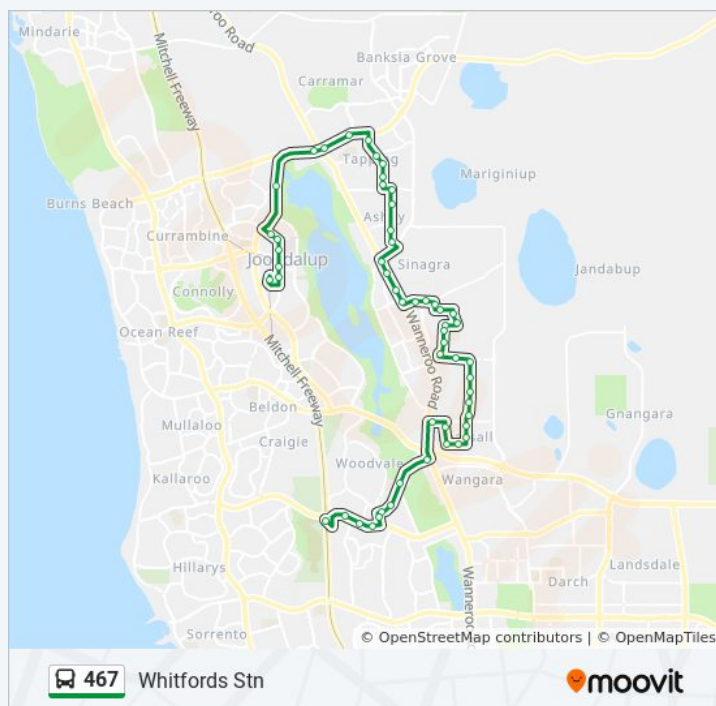

Direction: Wanneroo Shop Ctr

Stops: 30

Trip Duration: 25 min

Line Summary:

Direction: Whitfords Stn

53 stops

[VIEW LINE SCHEDULE](#)

Joondalup Stn

467 bus Info

Direction: Whitfords Stn

Stops: 53

Trip Duration: 48 min

Line Summary:

Chatsworth Dr After Nicholas Rd

Chatsworth Dr Before Kirkstall Dr

Chatsworth Dr After Pinkerton Av