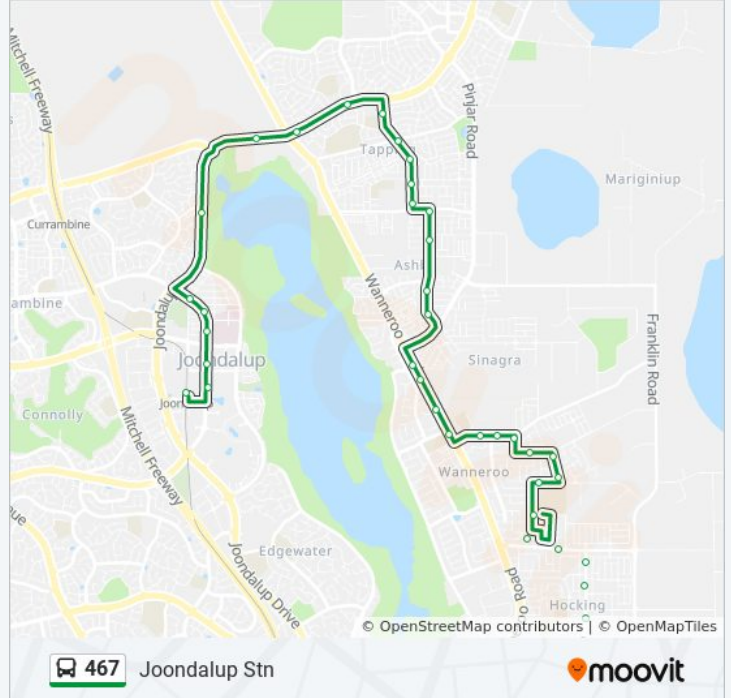

Use the Moovit App to find the closest 467 bus station near you and find out when is the next 467 bus arriving.

Direction: Joondalup Stn
 53 stops
[VIEW LINE SCHEDULE](#)

467 bus Time Schedule
 Joondalup Stn Route Timetable:

467 bus Info
Direction: Joondalup Stn
Stops: 53
Trip Duration: 48 min
Line Summary:

Quarkum St Before Dara Ct
Quarkum St Before Paltara Wy
High Rd After Quarkum St
Scott Rd After High Rd
Scott Rd Before Belgrade Rd
Belgrade Rd After Jimbiri Wy
Elizabeth Rd Before Dundebur Rd
Dundebur Rd Before Civic Dr
Dundebur Rd Wanneroo Shopping Centre
Wanneroo Rd After Dundebur Rd
Wanneroo Rd After Hart Ct
Wanneroo Rd Before Neville Dr
Wanneroo Rd After Neville Dr
Carosa Rd After Taplow Pde
Carosa Rd Before Siena Link
Carosa Rd Before Conti Rd
Carosa Rd Before Ashley Rd
Waldburg Dr After Ashely Rd
Waldburg Dr Before Galileo Av
Waldburg Dr Before Alvarez Pwy
Waldburg Dr Before Yandella Prom
Waldburg Dr Before Whyalla CH
Joondalup Dr After Cheriton Dr
Joondalup Dr Before Wanneroo Rd
Joondalup Dr After Wanneroo Rd
Joondalup Dr After Brenz Dr
Grand Bvd After Piccadilly Cir
Grand Bvd After Plaistow St
Grand Bvd After Regents Park Rd
Grand Bvd Boas Av Cat Id 13
Grand Bvd Central Park West Cat Id 14
Joondalup Stn

Direction: Wanneroo Shop Ctr

Stops: 30

Trip Duration: 25 min

Line Summary:

Direction: Whitfords Stn

53 stops

[VIEW LINE SCHEDULE](#)

Joondalup Stn