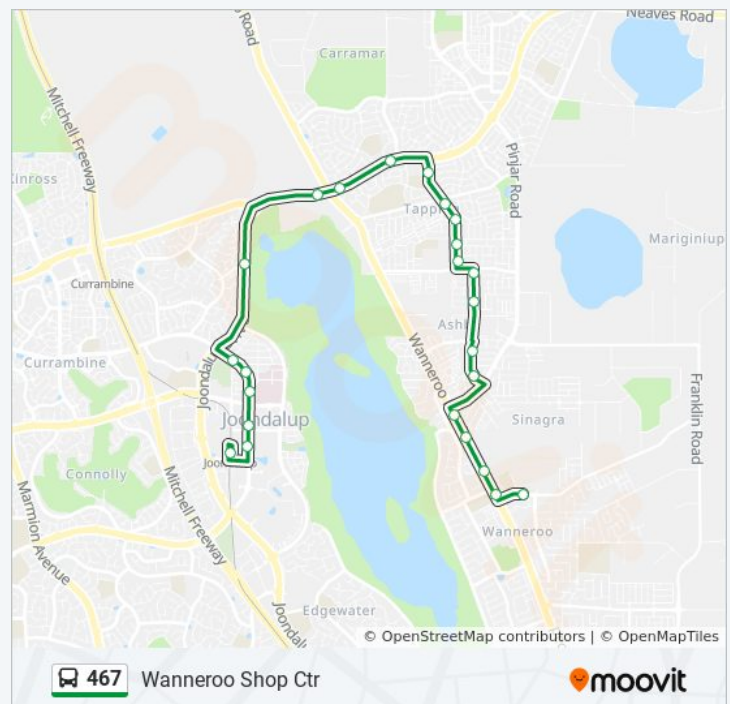

Direction: Wanneroo Shop Ctr

23 stops

[VIEW LINE SCHEDULE](#)

Joondalup Stn
Grand Bvd Central Park West Cat Id 15
Grand Bvd Boas Av Cat Id 16
Grand Bvd After Kyle Ct
Grand Bvd After Pimlico Pl
Grand Bvd After Piccadilly Cir
Joondalup Dr After Brenz Dr
Joondalup Dr Before Wanneroo Rd
Joondalup Dr After Wanneroo Rd
Joondalup Dr After Rawlinna Pwy
Waldburg Dr After Whyalla CH
Waldburg Dr After Yandella Prom
Waldburg Dr After Alvarez Pwy
Waldburg Dr After Galileo Av
Waldburg Dr Before Ashley Rd
Carosa Rd After Ashely Rd
Carosa Rd After Conti Rd
Carosa Rd After Yanez L
Carosa Rd After Elton Wy
Wanneroo Rd After Pinjar Rd
Wanneroo Rd Before Hart Ct
Wanneroo Rd Before Dundobar Rd
Dundobar Rd After Servite Tce

Direction: Wanneroo Shop Ctr

30 stops

[VIEW LINE SCHEDULE](#)

Whitfords Stn
Whitfords Av After Mitchell Fwy
Whitfords Av Before Timbercrest Rise

467 bus Time Schedule

Wanneroo Shop Ctr Route Timetable:

Sunday	7:38 PM
Monday	7:38 PM
Tuesday	4:43 PM - 7:10 PM
Wednesday	4:43 PM - 7:10 PM
Thursday	4:43 PM - 7:10 PM
Friday	7:38 PM
Saturday	8:08 PM

467 bus Info

Direction: Wanneroo Shop Ctr

Stops: 23

Trip Duration: 23 min

Line Summary:

467 bus Time Schedule

Wanneroo Shop Ctr Route Timetable:

Sunday	7:01 PM
Monday	7:01 PM
Tuesday	6:13 PM - 10:38 PM
Wednesday	6:13 PM - 10:38 PM