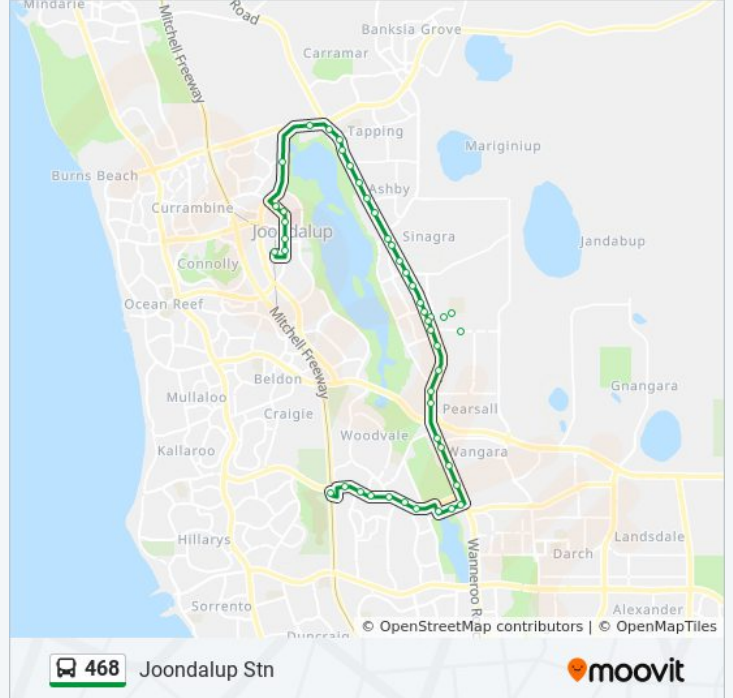

**Direction: Joondalup Stn**

46 stops

[VIEW LINE SCHEDULE](#)

- Whitfords Stn
- Whitfords Av After Mitchell Fwy
- Whitfords Av Before Timbercrest Rise
- Whitfords Av After Timbercrest Rise
- Whitfords Av After Trappers Dr
- Whitfords Av After Barridale Dr
- Whitfords Av After Moolanda Bvd
- Mooro St After Whitfords Av
- Hocking Rd After Mooro St
- Hocking Rd Before Wanneroo Rd
- Wanneroo Rd After Whitfords Av
- Wanneroo Rd Before Prindiville Dr
- Wanneroo Rd After Medici Wy
- Wanneroo Rd Before Woodvale Dr
- Wanneroo Rd After Villanova St
- Wanneroo Rd After East Rd
- Wanneroo Rd After Kirkstall Dr
- Wanneroo Rd After Jacaranda Dr
- Wanneroo Rd After San Rosa Rd
- Celestine St After Wanneroo Rd
- Celestine St Before Lalina Wy
- Paltara Wy Stand 4

**468 bus Time Schedule**

Joondalup Stn Route Timetable:

Sunday	8:31 AM - 8:08 PM
Monday	8:31 AM - 8:08 PM
Tuesday	6:08 AM - 11:08 PM
Wednesday	6:08 AM - 11:08 PM
Thursday	6:08 AM - 11:08 PM
Friday	8:31 AM - 8:08 PM
Saturday	6:53 AM - 11:08 PM

**468 bus Info**

**Direction:** Joondalup Stn  
**Stops:** 46  
**Trip Duration:** 33 min  
**Line Summary:**

Elliot Rd After Paltara Wy  
 Wanneroo Rd After Elliot Rd  
 Wanneroo Rd After Celestine St  
 Wanneroo Rd After Ariti Av  
 Wanneroo Rd - Wanneroo Central Shopping Ctr  
 Wanneroo Rd After Dundebur Rd  
 Wanneroo Rd After Hart Ct  
 Wanneroo Rd Before Neville Dr  
 Wanneroo Rd After Neville Dr  
 Wanneroo Rd After Wallawa St  
 Wanneroo Rd After Renner Cir  
 Wanneroo Rd Before Conti Rd  
 Wanneroo Rd After Conti Rd  
 Wanneroo Rd After Tadorna Ent  
 Wanneroo Rd Before Clarkson Ave  
 Wanneroo Rd Before Joondalup Dr  
 Joondalup Dr After Wanneroo Rd  
 Joondalup Dr After Brenz Dr  
 Grand Bvd After Piccadilly Cir  
 Grand Bvd After Plaistow St  
 Grand Bvd After Regents Park Rd  
 Grand Bvd Boas Av Cat Id 13  
 Grand Bvd Central Park West Cat Id 14  
 Joondalup Stn