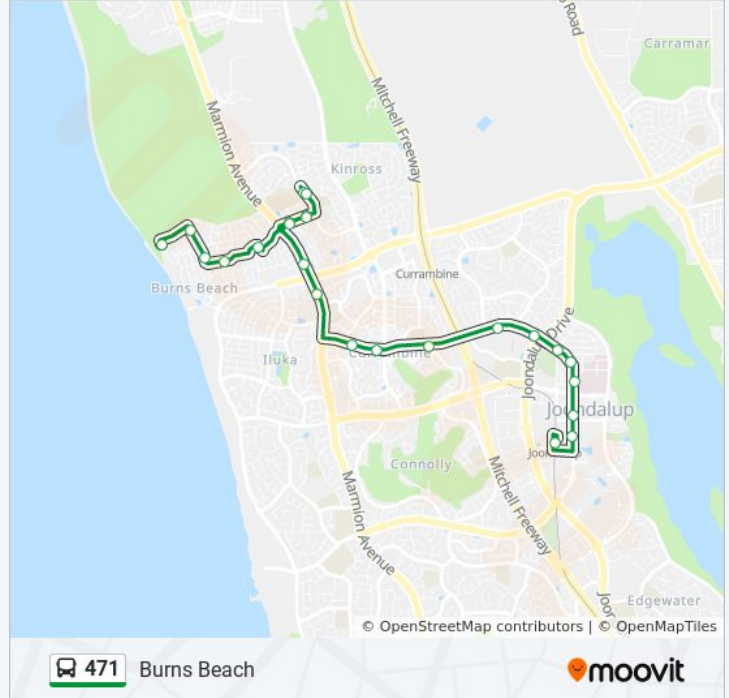

Moore Dr After Providence Dr

Marmion Av After Miami Beach Prom

Marmion Av After Burns Beach Rd

Edinburgh Av After Marmion Av

Edinburgh Av Before Kinross Dr

Kinross Dr After Falkland Wy

Kinross Dr After Geoff Russell Av

471 bus Info

Direction: Burns Beach

Stops: 24

Trip Duration: 18 min

Line Summary:

Seabreeze Av After Grand Ocean Ent

Seabreeze Av After Hermosa Wy

Beachside Dr After Fingal Lp

Direction: Clarkson Stn

34 stops

[VIEW LINE SCHEDULE](#)

Joondalup Stn

Grand Bvd Central Park West Cat Id 15

Grand Bvd Boas Av Cat Id 16

Grand Bvd After Kyle Ct

Grand Bvd After Pimlico Pl

Grand Bvd After Piccadilly Cir

Moore Dr After Joondalup Dr

Moore Dr After Candlewood Bvd

Moore Dr After Christchurch Tce

Moore Dr After Connolly Dr

Moore Dr After Providence Dr

Marmion Av After Miami Beach Prom