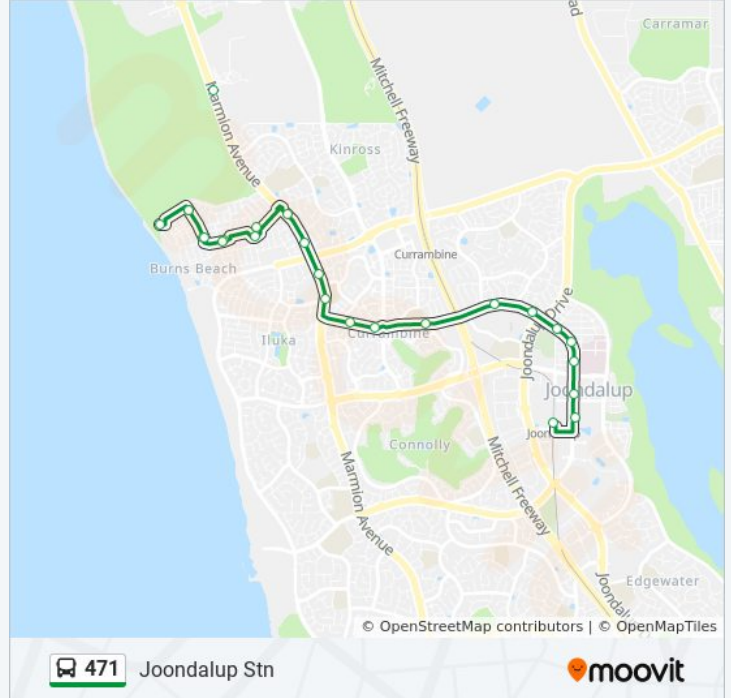

471

Beachside Dr After Fingal Lp - Joondalup Stn

Get The App

The 471 bus line (Beachside Dr After Fingal Lp - Joondalup Stn) has 3 routes. For regular weekdays, their operation hours are:

(1) Burns Beach: 8:20 AM - 6:40 PM (2) Clarkson Stn: 7:10 AM - 7:20 AM (3) Joondalup Stn: 6:10 AM - 4:29 PM

Moore Dr After Providence Dr

Marmion Av After Miami Beach Prom

Marmion Av After Burns Beach Rd

Edinburgh Av After Marmion Av

Edinburgh Av Before Kinross Dr

Kinross Dr After Falkland Wy

Kinross Dr After Geoff Russell Av

Grand Bvd After Piccadilly Cir

Moore Dr After Joondalup Dr

Moore Dr After Candlewood Bvd

Moore Dr After Christchurch Tce

Moore Dr After Connolly Dr

Moore Dr After Providence Dr

Marmion Av After Miami Beach Prom

471 bus Info

Direction: Joondalup Stn

Stops: 33

Trip Duration: 19 min

Line Summary:

Beachside Dr After Fingal Lp
 Seabreeze Av After Burleigh Dr
 Seabreeze Av After Karata Lk
 Grand Ocean Ent After Whitehaven Av
 Grand Ocean Ent After Watcombe Av
 Marmion Av After Edinburgh Av
 Marmion Av Before Burns Beach Rd
 Marmion Av After Burns Beach Rd
 Marmion Av After Caledonia Av
 Moore Dr After Caledonia Av
 Moore Dr Before Connolly Dr
 Moore Dr Currambine Primary School
 Moore Dr After Blue Mountain Dr
 Moore Dr After Candlewood Bvd
 Grand Bvd After Piccadilly Cir
 Grand Bvd After Plaistow St
 Grand Bvd After Regents Park Rd
 Grand Bvd Boas Av Cat Id 13
 Grand Bvd Central Park West Cat Id 14
 Joondalup Stn