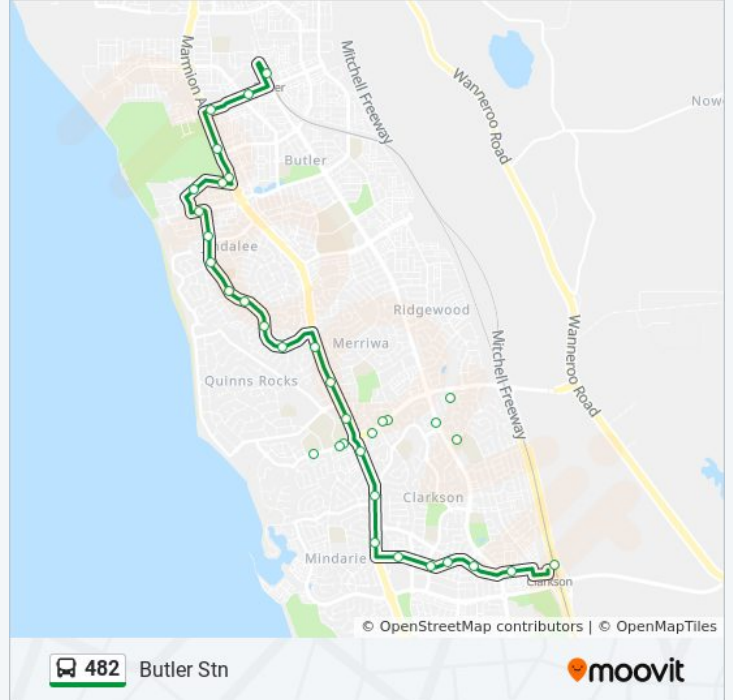

Use the Moovit App to find the closest 482 bus station near you and find out when is the next 482 bus arriving.

Direction: Butler Stn

35 stops

[VIEW LINE SCHEDULE](#)

- Clarkson Stn
- Ocean Keys Bvd After Verrado Wy
- Ocean Keys Bvd After Kawana Pl
- Ocean Keys Bvd After Rossiters Cove
- Ocean Keys Bvd After Maroubra Wy
- Ocean Keys Bvd After Key Largo Dr
- Marmion Av After Ocean Keys Bvd
- Marmion Av After Rochester Dr
- Marmion Av Before Anchorage Dr
- Hester Av After Renshaw Bvd
- Porongurup Dr After Hester Av
- Clarkson High School
- Connolly Dr After Brooks Pass
- Hester Av After Baltimore Pde
- Hester Av After Renshaw Bvd
- Anchorage Dr Before Salerno Dr
- Anchorage Dr Mindarie Senior College Stand 3
- Anchorage Dr After Salerno Dr
- Marmion Av After Anchorage Dr
- Marmion Av After Quinns Rd
- Marmion Av Before Santa Barbara Pde

482 bus Info

Direction: Butler Stn

Stops: 35

Trip Duration: 24 min

Line Summary:

Santa Barbara Pde After Allara Rtt
 Santa Barbara Pde After Morialta Av
 Santa Barbara Pde After Saint Barnabas Bvd
 Santa Barbara Pde After Camira Wy
 Santa Barbara Pde Before Weymouth Bvd
 Santa Barbara Pde After Hampshire Dr
 Jindalee Bvd After Santa Barbara Pde
 Roundhouse Pde After Windjammer Pwy
 Roundhouse Pde Before Marmion Av
 Marmion Av After Roundhouse Pde
 Marmion Av After Benenden Av
 Butler Bvd After Marmion Av
 Butler Bvd After Camborne Pwy
 Butler Stn

Direction: Clarkson Stn

31 stops

[VIEW LINE SCHEDULE](#)

Butler Stn
 Butler Bvd Before Camborne Pwy
 Butler Bvd Before Marmion Av
 Marmion Av Before Benenden Av
 Roundhouse Pde After Cockleshell Br
 Roundhouse Pde After Dotterel Grn
 Jindalee Bvd Before Seafarer Wy
 Santa Barbara Pde Before Hampshire Dr
 Santa Barbara Pde After Belhaven Tce
 Santa Barbara Pde After Lorient Pass
 Santa Barbara Pde Before Saint Barnabas Bvd
 Santa Barbara Pde After Ceduna Wy
 Santa Barbara Pde Before Allara Rtt
 Marmion Av After Santa Barbara Pde
 Marmion Av After Greyhound Dr