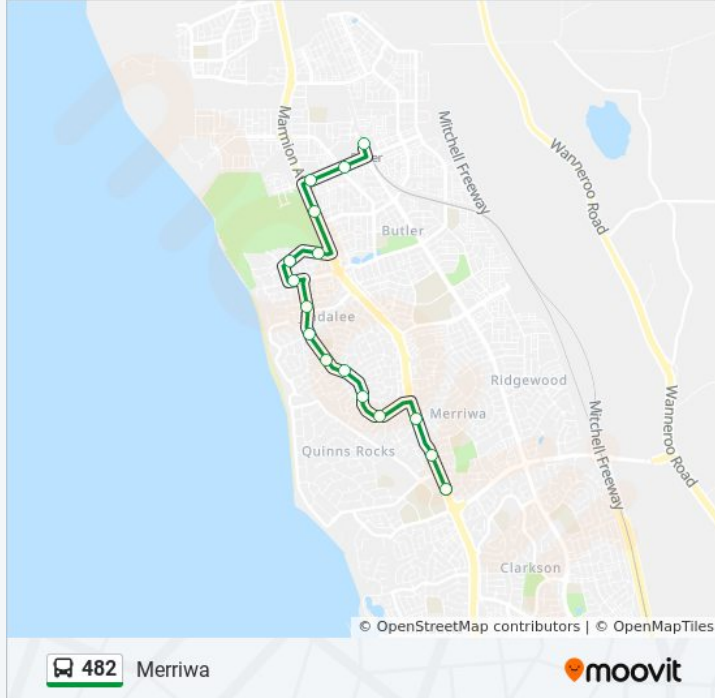

Use the Moovit App to find the closest 482 bus station near you and find out when is the next 482 bus arriving.

Direction: Butler Stn

35 stops

[VIEW LINE SCHEDULE](#)

- Clarkson Stn
- Ocean Keys Bvd After Verrado Wy
- Ocean Keys Bvd After Kawana Pl
- Ocean Keys Bvd After Rossiters Cove
- Ocean Keys Bvd After Maroubra Wy
- Ocean Keys Bvd After Key Largo Dr
- Marmion Av After Ocean Keys Bvd
- Marmion Av After Rochester Dr
- Marmion Av Before Anchorage Dr
- Hester Av After Renshaw Bvd
- Porongurup Dr After Hester Av
- Clarkson High School
- Connolly Dr After Brooks Pass
- Hester Av After Baltimore Pde
- Hester Av After Renshaw Bvd
- Anchorage Dr Before Salerno Dr
- Anchorage Dr Mindarie Senior College Stand 3
- Anchorage Dr After Salerno Dr
- Marmion Av After Anchorage Dr
- Marmion Av After Quinns Rd
- Marmion Av Before Santa Barbara Pde

Direction: Merriwa

16 stops

[VIEW LINE SCHEDULE](#)

Butler Stn
 Butler Bvd Before Camborne Pwy
 Butler Bvd Before Marmion Av
 Marmion Av Before Benenden Av
 Roundhouse Pde After Cockleshell Br
 Roundhouse Pde After Dotterel Grn
 Jindalee Bvd Before Seafarer Wy
 Santa Barbara Pde Before Hampshire Dr
 Santa Barbara Pde After Belhaven Tce
 Santa Barbara Pde After Lorient Pass
 Santa Barbara Pde Before Saint Barnabas Bvd
 Santa Barbara Pde After Ceduna Wy
 Santa Barbara Pde Before Allara Rtt

482 bus Info

Direction: Merriwa

Stops: 16

Trip Duration: 16 min

Line Summary:

Marmion Av After Santa Barbara Pde

Marmion Av After Greyhound Dr

Marmion Av Before Hester Av

Direction: Quinns Rocks

17 stops

[VIEW LINE SCHEDULE](#)

Clarkson Stn

Ocean Keys Bvd After Verrado Wy

Ocean Keys Bvd After Kawana Pl

Ocean Keys Bvd After Rossiters Cove

Ocean Keys Bvd After Maroubra Wy