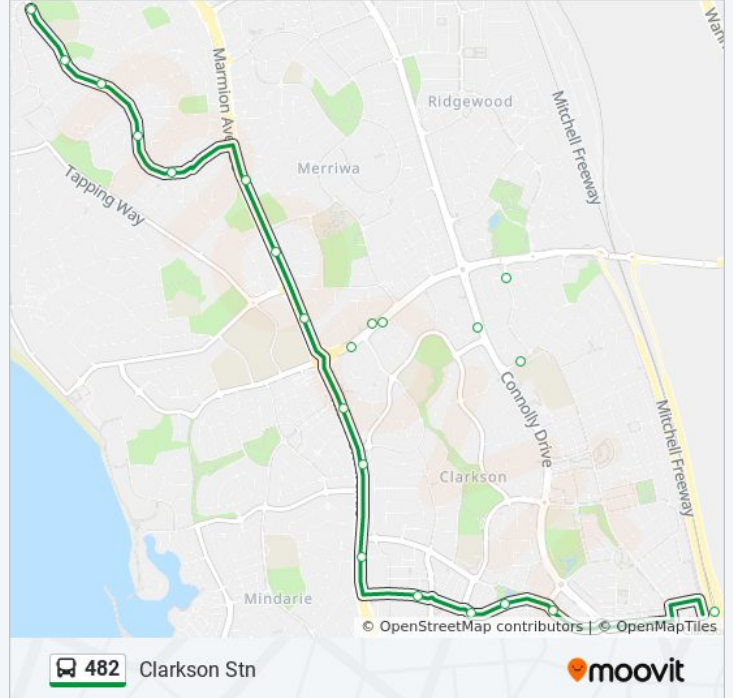

482 bus Info

Direction: Clarkson Stn

Stops: 31

Trip Duration: 23 min

Line Summary:

Marmion Av Before Hester Av
 Hester Av After Renshaw Bvd
 Porongurup Dr After Hester Av
 Clarkson High School
 Connolly Dr After Brooks Pass
 Hester Av After Baltimore Pde
 Hester Av After Renshaw Bvd
 Marmion Av After Hester Av
 Marmion Av After Renshaw Bvd
 Marmion Av After Belleville Gdns
 Ocean Keys Bvd After Ebb Wy
 Ocean Keys Bvd After Lower Keys Dr
 Ocean Keys Bvd After Cronulla Rd
 Ocean Keys Bvd After Northcliffe Av
 Ocean Keys Bvd After Sidcup L
 Clarkson Stn

Direction: Merriwa

16 stops

[VIEW LINE SCHEDULE](#)

Butler Stn
 Butler Bvd Before Camborne Pwy
 Butler Bvd Before Marmion Av
 Marmion Av Before Benenden Av
 Roundhouse Pde After Cockleshell Br
 Roundhouse Pde After Dotterel Grn
 Jindalee Bvd Before Seafarer Wy
 Santa Barbara Pde Before Hampshire Dr
 Santa Barbara Pde After Belhaven Tce
 Santa Barbara Pde After Lorient Pass
 Santa Barbara Pde Before Saint Barnabas Bvd
 Santa Barbara Pde After Ceduna Wy
 Santa Barbara Pde Before Allara Rtt

482 bus Info

Direction: Merriwa

Stops: 16

Trip Duration: 16 min

Line Summary:

Marmion Av After Santa Barbara Pde

Marmion Av After Greyhound Dr

Marmion Av Before Hester Av

Direction: Quinns Rocks

17 stops

[VIEW LINE SCHEDULE](#)

Clarkson Stn

Ocean Keys Bvd After Verrado Wy

Ocean Keys Bvd After Kawana Pl

Ocean Keys Bvd After Rossiters Cove

Ocean Keys Bvd After Maroubra Wy