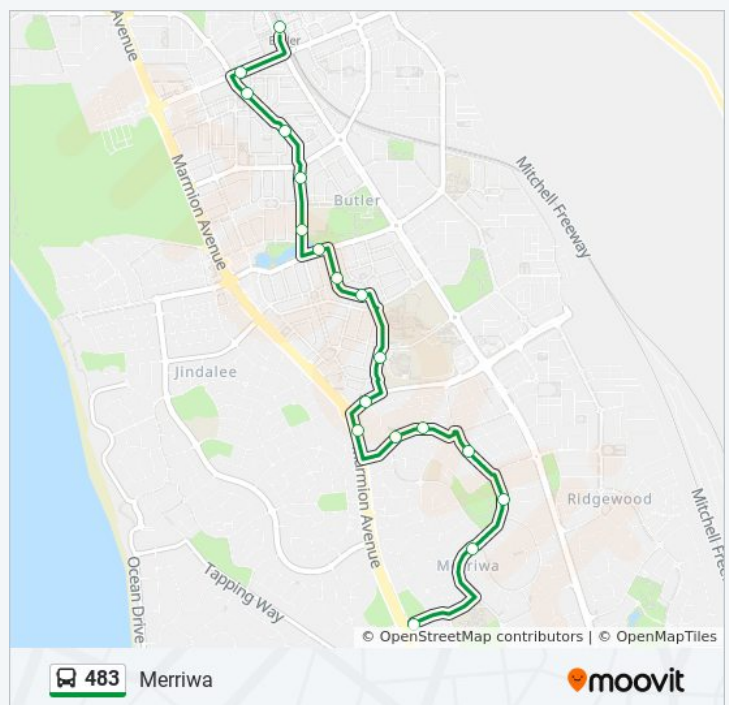

Stops: 42

Trip Duration: 32 min

Line Summary:

Ocean Keys Bvd After Lower Keys Dr
 Ocean Keys Bvd After Cronulla Rd
 Ocean Keys Bvd After Northcliffe Av
 Ocean Keys Bvd After Sidcup L
 Clarkson Stn

Direction: Merriwa

18 stops

[VIEW LINE SCHEDULE](#)

Butler Stn
 Butler Bvd Before Camborne Pwy
 Camborne Pwy Before Lampeter Rd
 Camborne Pwy After Bodorgan Av
 Camborne Pwy After Benenden Av
 Camborne Pwy After Tollesbury Av
 Kingsbridge Bvd After Cambourne Pwy
 Shropshire Cr After Kingsbridge Bvd
 Shropshire Cr After Upham Br
 Bradman Dr Irene McCormack Cath Coll Stand 1
 Lukin Dr Before Marmion Av
 Marmion Av After Lukin Dr
 Hughie Edwards Dr After Dalvik Av
 Hughie Edwards Dr Raaf Retirement Village
 Baltimore Pde After Nambucca Rd
 Baltimore Pde After Inman Ct
 Baltimore Pde Before Tenby Cl
 Greyhound Dr After Addison Gdns

483 bus Info

Direction: Merriwa

Stops: 18

Trip Duration: 15 min

Line Summary:

Free bus time schedules and route maps are available in an online PDF at moovitapp.com. Use the [Moovit App](#) to see live bus times, train schedule or subway schedule, and step-by-step directions for all public transit in Perth.