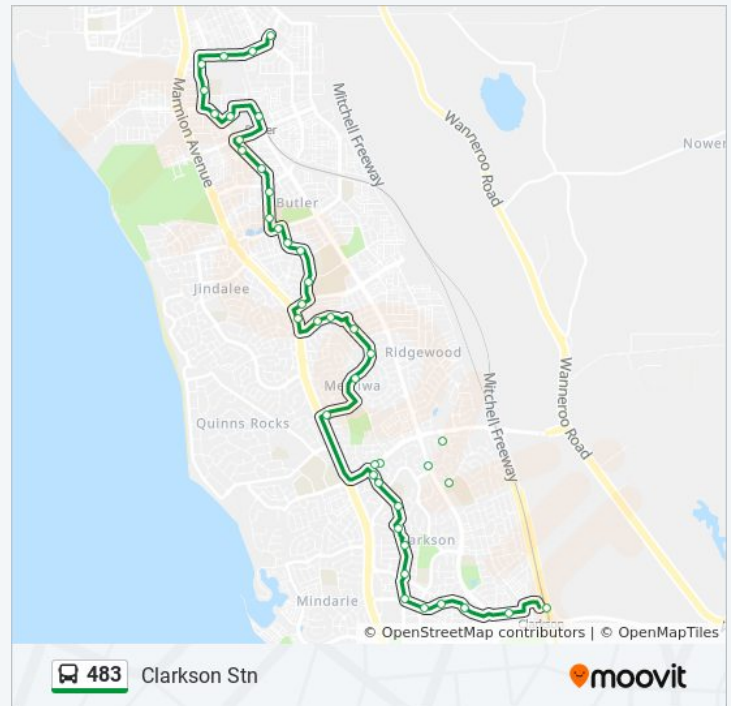

Lithgow Dr After Crouch Vsta

Key Largo Dr Before Sarasota Pass

Friday

6:14 AM - 8:35 PM

Saturday

5:19 AM - 10:36 PM

483 bus Info

Direction: Clarkson Stn

Stops: 42

Trip Duration: 32 min

Line Summary:

Ocean Keys Bvd After Lower Keys Dr
 Ocean Keys Bvd After Cronulla Rd
 Ocean Keys Bvd After Northcliffe Av
 Ocean Keys Bvd After Sidcup L
 Clarkson Stn

Direction: Merriwa