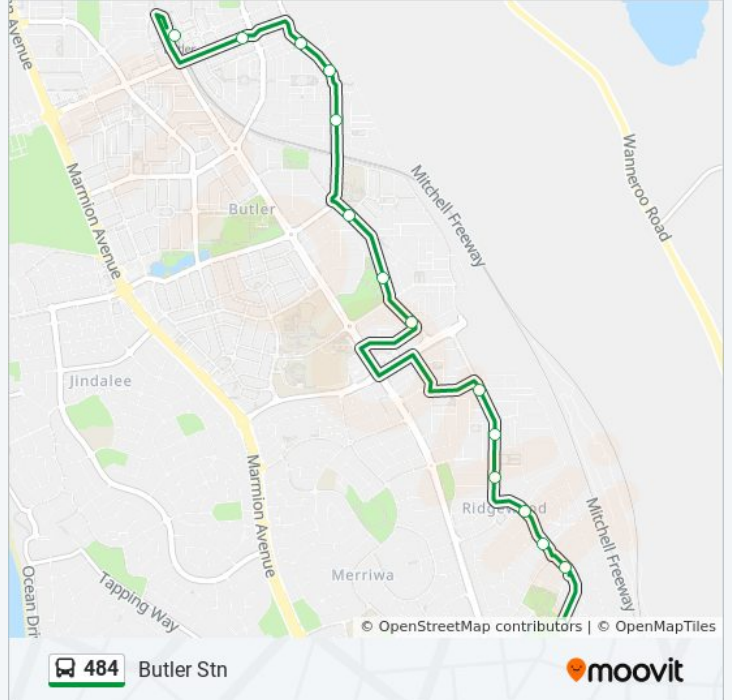

Direction: Butler Stn

16 stops

[VIEW LINE SCHEDULE](#)

Ridgewood Bvd After Hester Av
 Ridgewood Bvd After Beercroft Mews
 Ridgewood Bvd After Whitsunday Av
 Ridgewood Bvd Before Sanctuary Gdns
 Hinchinbrook Av After Skerries Wy
 Hinchinbrook Av Before Kilkee St
 Hinchinbrook Av After Crumlin Wy
 Hinchinbrook Av After Carrigallen St
 Shepperton Dr After Captiva App
 Shepperton Dr After Kahana Pwy
 Shepperton Dr Before Kingsbridge Bvd
 Landbeach Bvd After Newbridge Grn
 Landbeach Bvd After Tobermory Cr
 Landbeach Bvd Before Randstone Pde
 Butler Bvd After Benenden Av
 Butler Stn

484 bus Info

Direction: Butler Stn

Stops: 16

Trip Duration: 14 min

Line Summary:

Direction: Clarkson Stn

31 stops

[VIEW LINE SCHEDULE](#)