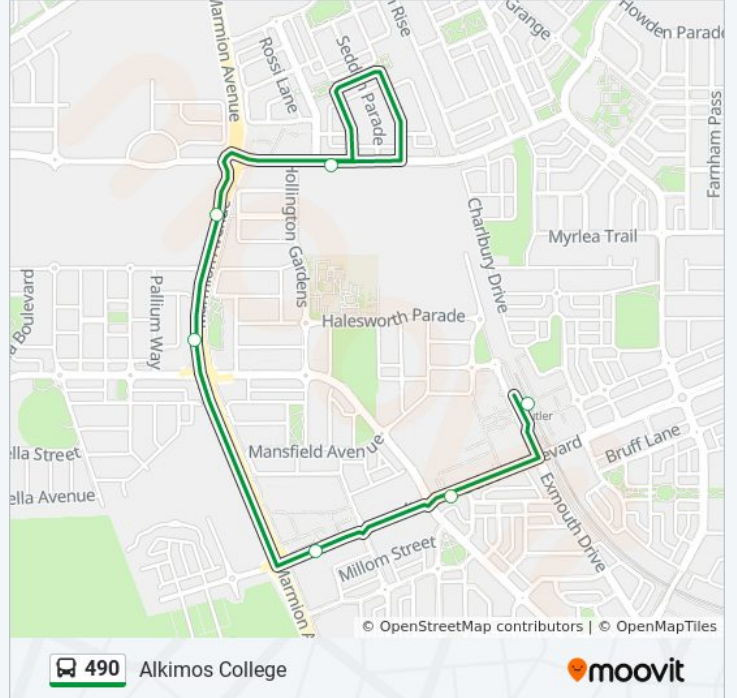

Direction: Atlantis Beach Baptist College

32 stops

[VIEW LINE SCHEDULE](#)

- Butler Stn
- Butler Bvd Before Camborne Pwy
- Butler Bvd Before Marmion Av
- Marmion Av After Camborne Pwy
- Marmion Av Before Santorini Prom
- Marmion Av Before Graceful Bvd
- Marmion Av After Picasso Prom
- Marmion Av Before Bluewater Dr
- Marmion Av Before Broadside Av
- Marmion Av After Cinnabar Dr
- Marmion Av Before Pipidinny Rd
- Marmion Av After Revolution Av
- Marmion Av After Blackwood Mndr
- Marmion Av Before Lagoon Dr
- Marmion Av Before Yanchep Beach Rd
- Yanchep Beach Rd Before Frigate Crescent
- Yanchep Beach Rd After Walker St
- Two Rocks Rd Before Berteaux App

490 bus Time Schedule

Atlantis Beach Baptist College Route Timetable:

Sunday	Not Operational
Monday	Not Operational
Tuesday	Not Operational
Wednesday	7:33 AM - 7:43 AM
Thursday	7:33 AM - 7:43 AM
Friday	Not Operational
Saturday	Not Operational

490 bus Info

Direction: Atlantis Beach Baptist College

Stops: 32

Trip Duration: 47 min

Line Summary: